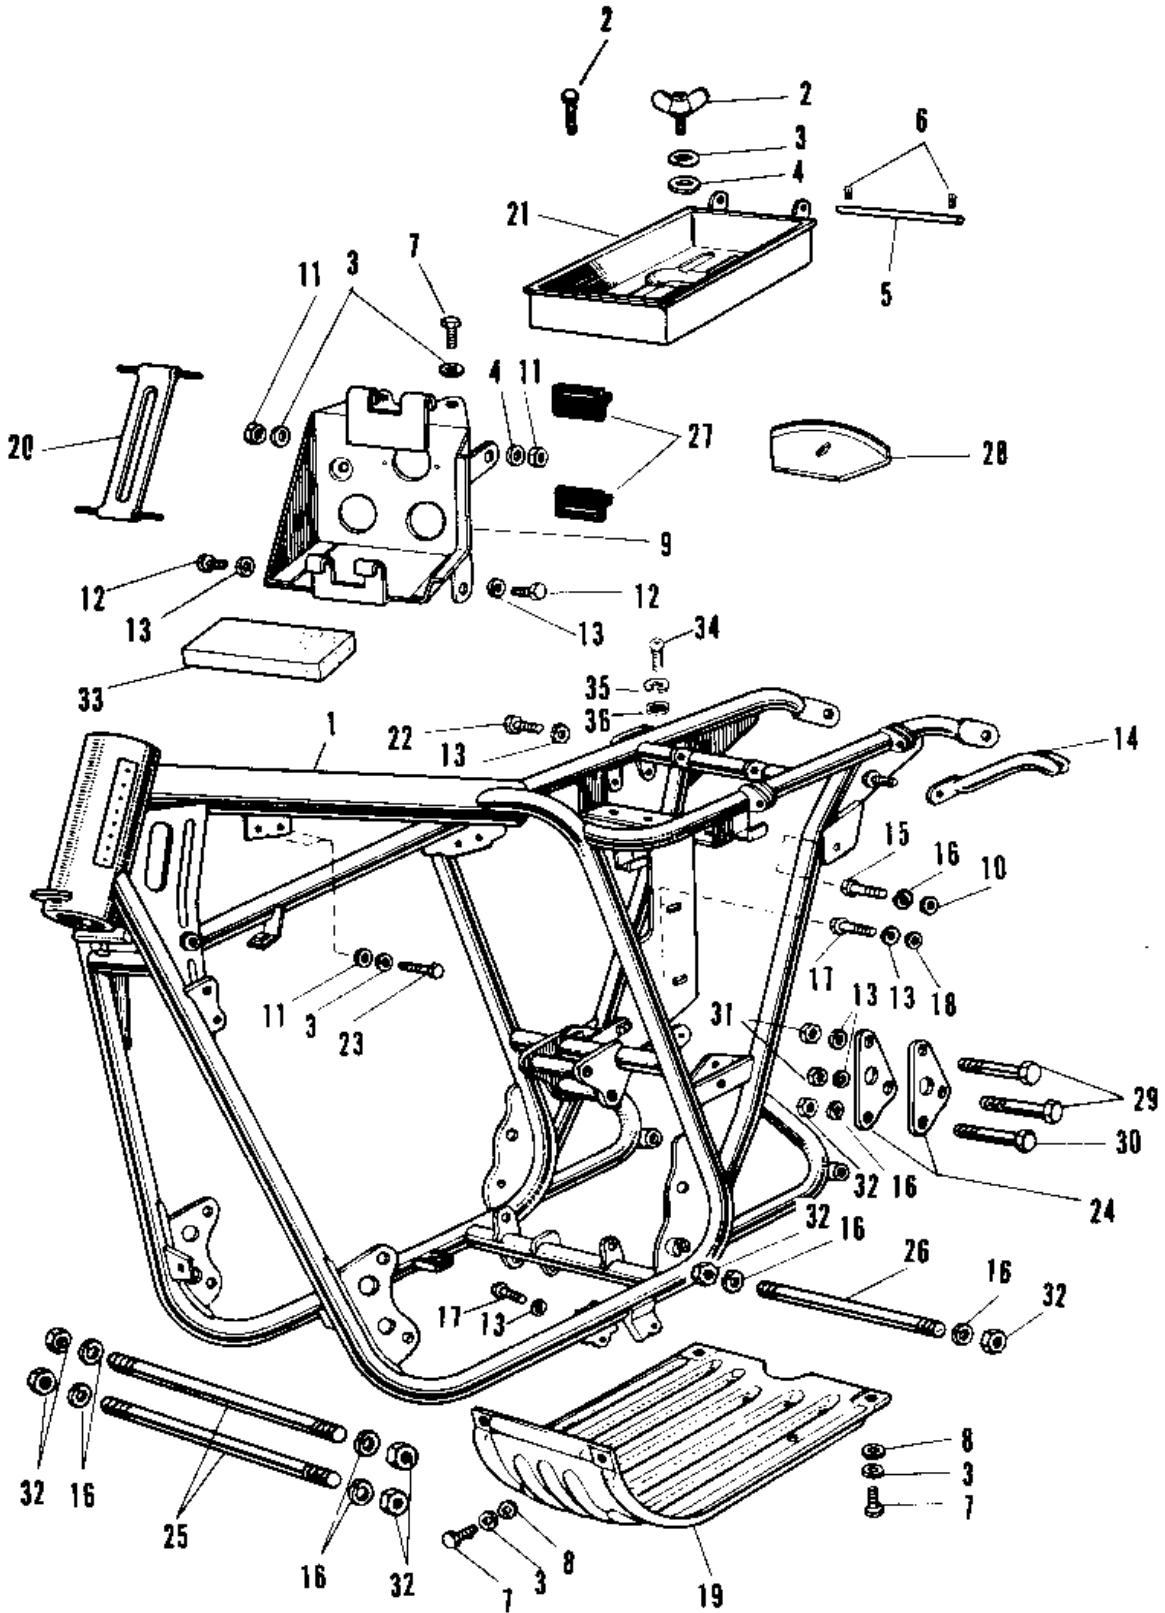

1967 Avenger PARTS DIAGRAM

FRAME A1/SS, A7/SS

1967 Avenger PARTS LIST

FRAME A1/SS, A7/SS

ITEM NAME	PART NUMBER	QUANTITY
FRAME (Ref # 1)	32002-028	1
SCREW PAN HEAD 6X12 (Ref # 2)	220B0612	1
WASHER SPRING 6MM (Ref # 3)	461F0600	8
WASHER PLAIN 6MM (Ref # 4)	411B0600	2
PIN OIL TANK FITTING (Ref # 5)	92043-020	1
PIN COTTER 1.6X10 (Ref # 6)	550D1610	2
BOLT-UPSET,6X12 (Ref # 7)	112G0612	2
WASHER PLAIN 6MM (Ref # 8)	411B0600	4
(Ref # 9)	32097-004	1
NUT 6MM (Ref # 11)	311B0600	6
BOLT HEX HEAD 8X16 (Ref # 12)	116B0816	2
WASHER SPRING 8MM (Ref # 13)	461F0800	7
GRIP FRAME (Ref # 14)	32109-004	1
WASHER SPRING 10MM (Ref # 16)	461F1000	7
BOLT-SMALL-UPSET,8X18 (Ref # 17)	115G0818	2
BAND BATTERY (Ref # 20)	92072-015	1
BOX TOOL (Ref # 21)	32098-002	1
BOLT-SMALL-UPSET,8X16 (Ref # 22)	115G0816	1
BOLT-UPSET,6X35 (Ref # 23)	112G0635	4
PLATE ENG REAR HOLDER (Ref # 24)	32030-006	2
BOLT,10X225 (Ref # 25)	92003-181	2
BOLT ENG LOWER MOUNT (Ref # 26)	92091-003	1
SEAT RECTIFIER RUBBER (Ref # 27)	32103-003	2
COVER AIR CLEANER (Ref # 28)	32104-002	1
BOLT FLANGED,8X70 (Ref # 29)	92001-1583	2
BOLT,FLANGED,10X70 (Ref # 30)	92001-1618	(1
BOLT,FLANGED,10X70 (Ref # 30)	92001-1618	1
NUT,8MM (Ref # 31)	311B0800	2
NUT,10MM (Ref # 32)	314B1000	7

1967 Avenger PARTS LIST

FRAME A1/SS, A7/SS

ITEM NAME	PART NUMBER	QUANTITY
MAT BATTERY (Ref # 33)	32103-006	1
SCREW PAN HEAD 6X10 (Ref # 34)	220B0610	1
WASHER SPRING 6MM (Ref # 35)	461F0600	1
WASHER PLAIN 6MM (Ref # 36)	410B0600	1