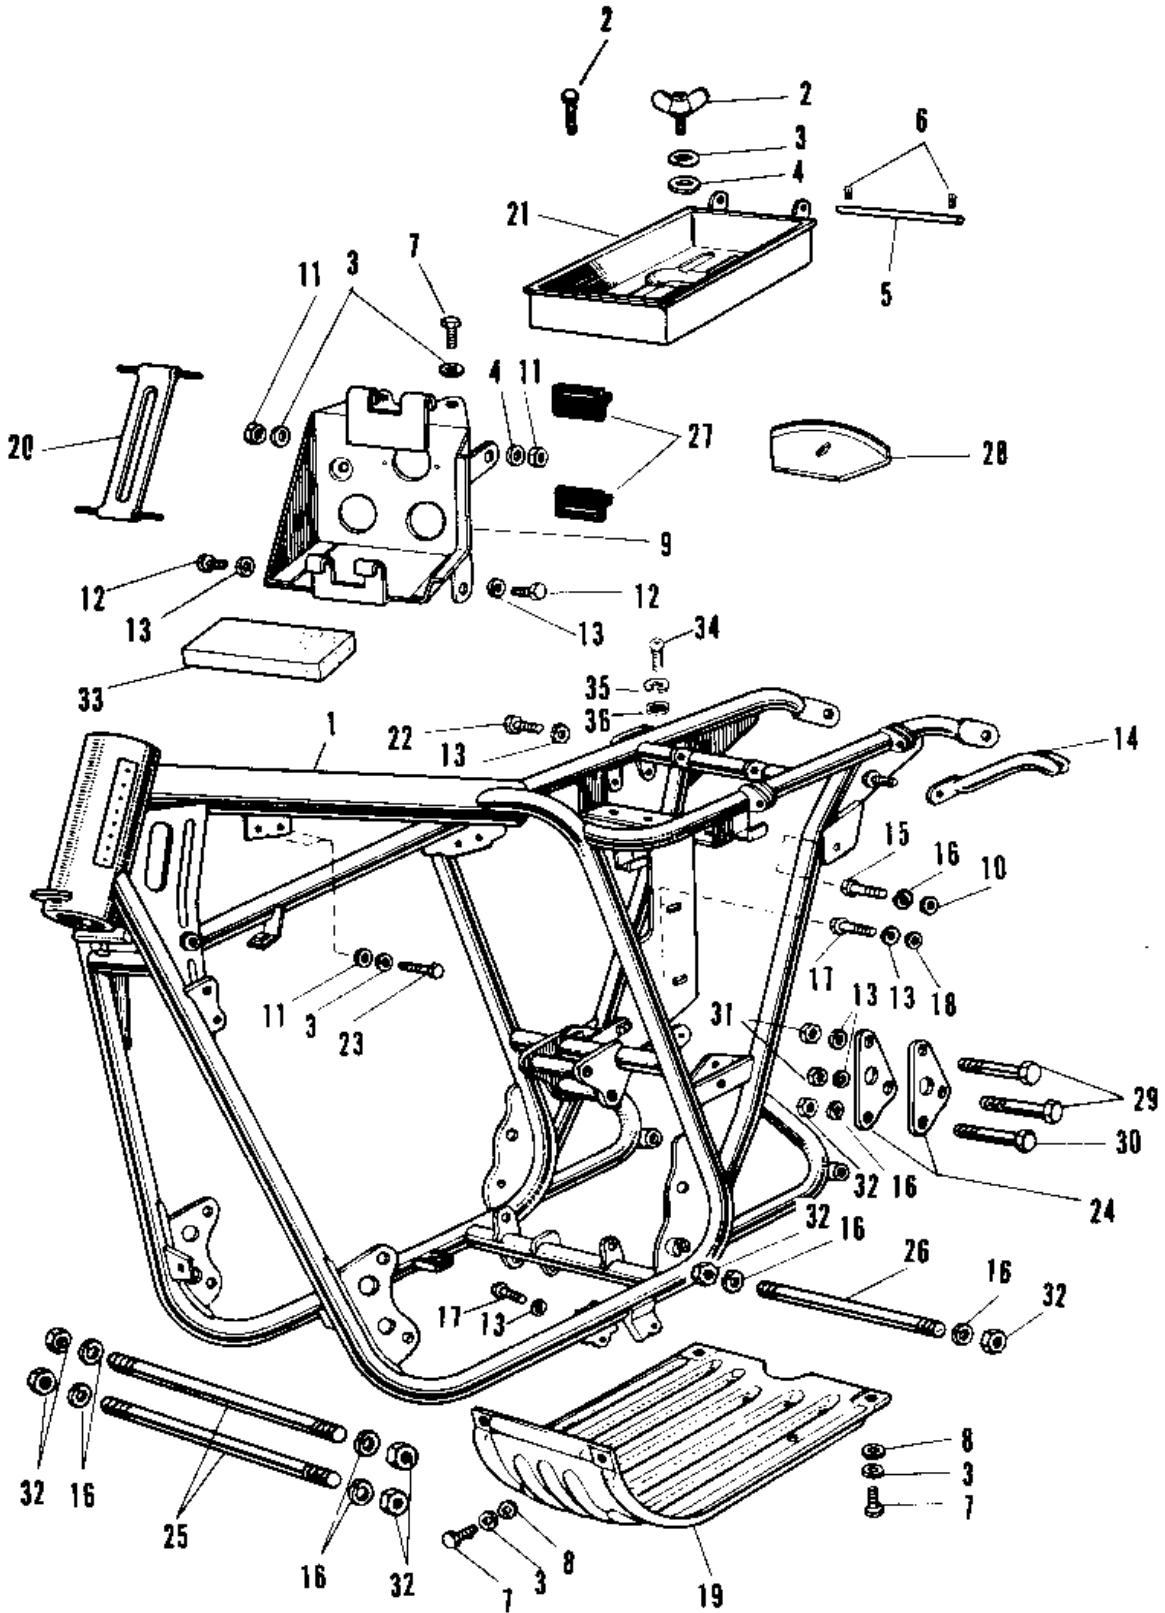

1967 Samurai PARTS DIAGRAM

FRAME A1/SS, A7/SS

1967 Samurai PARTS LIST

FRAME A1/SS, A7/SS

ITEM NAME	PART NUMBER	QUANTITY
FRAME (Ref # 1)	32002-028	1
SCREW PAN HEAD 6X12 (Ref # 2)	220B0612	1
WASHER SPRING 6MM (Ref # 3)	461F0600	8
WASHER PLAIN 6MM (Ref # 4)	411B0600	2
PIN OIL TANK FITTING (Ref # 5)	92043-020	1
PIN COTTER 1.6X10 (Ref # 6)	550D1610	2
BOLT-UPSET,6X12 (Ref # 7)	112G0612	2
WASHER PLAIN 6MM (Ref # 8)	411B0600	4
(Ref # 9)	32097-004	1
NUT 6MM (Ref # 11)	311B0600	6
BOLT HEX HEAD 8X16 (Ref # 12)	116B0816	2
WASHER SPRING 8MM (Ref # 13)	461F0800	7
GRIP FRAME (Ref # 14)	32109-004	1
WASHER SPRING 10MM (Ref # 16)	461F1000	7
BOLT-SMALL-UPSET,8X18 (Ref # 17)	115G0818	2
BAND BATTERY (Ref # 20)	92072-015	1
BOX TOOL (Ref # 21)	32098-002	1
BOLT-SMALL-UPSET,8X16 (Ref # 22)	115G0816	1
BOLT-UPSET,6X35 (Ref # 23)	112G0635	4
PLATE ENG REAR HOLDER (Ref # 24)	32030-006	2
BOLT,10X225 (Ref # 25)	92003-181	2
BOLT ENG LOWER MOUNT (Ref # 26)	92091-003	1
SEAT RECTIFIER RUBBER (Ref # 27)	32103-003	2
COVER AIR CLEANER (Ref # 28)	32104-002	1
BOLT FLANGED,8X70 (Ref # 29)	92001-1583	2
BOLT,FLANGED,10X70 (Ref # 30)	92001-1618	(1
BOLT,FLANGED,10X70 (Ref # 30)	92001-1618	1
NUT,8MM (Ref # 31)	311B0800	2
NUT,10MM (Ref # 32)	314B1000	7

1967 Samurai PARTS LIST

FRAME A1/SS, A7/SS

ITEM NAME	PART NUMBER	QUANTITY
MAT BATTERY (Ref # 33)	32103-006	1
SCREW PAN HEAD 6X10 (Ref # 34)	220B0610	1
WASHER SPRING 6MM (Ref # 35)	461F0600	1
WASHER PLAIN 6MM (Ref # 36)	410B0600	1