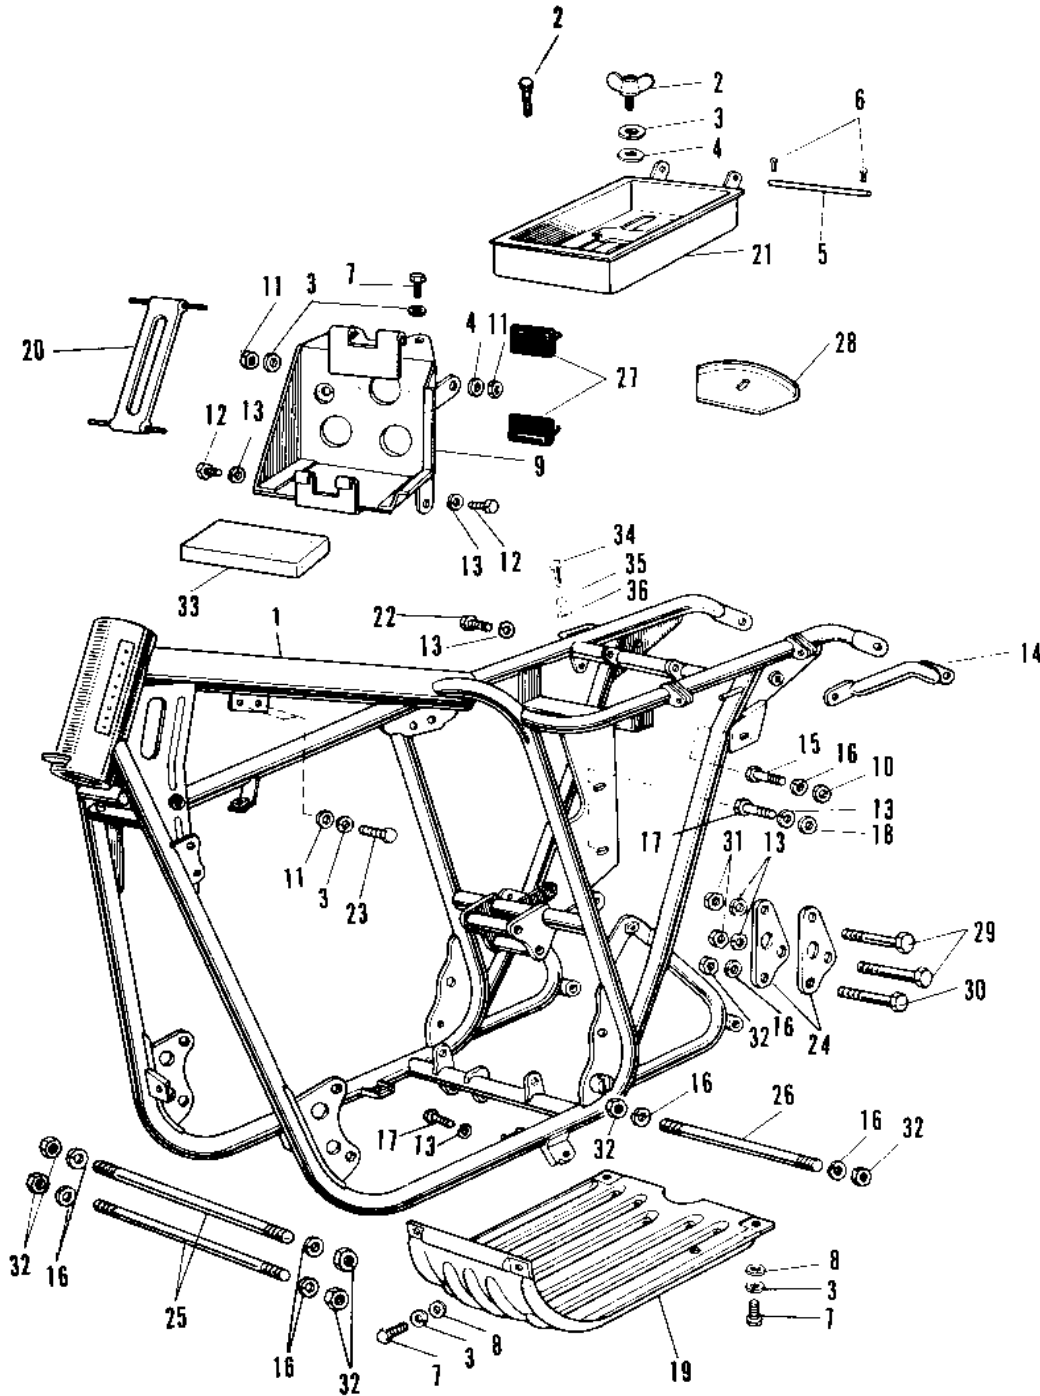

1968 Avenger SS PARTS DIAGRAM

FRAME A1SS/A7SS

1968 Avenger SS PARTS LIST

FRAME A1SS/A7SS

ITEM NAME	PART NUMBER	QUANTITY
FRAME (Ref # 1)	32002-007	1
SCREW PAN HEAD 6X12 (Ref # 2)	220B0612	1
WASHER SPRING 6MM (Ref # 3)	461F0600	12
WASHER PLAIN 6MM (Ref # 4)	411B0600	2
PIN OIL TANK FITTING (Ref # 5)	92043-020	1
PIN COTTER 1.6X10 (Ref # 6)	550D1610	2
BOLT-UPSET,6X12 (Ref # 7)	112G0612	2
WASHER PLAIN 6MM (Ref # 8)	410B0600	4
UNAVAILABLE IN PRICE BOOK (Ref # 9)	32097-004	1
WASHER PLAIN 10MM (Ref # 10)	410B1000	1
NUT 6MM (Ref # 11)	311B0600	6
BOLT HEX HEAD 8X16 (Ref # 12)	116B0816	2
WASHER SPRING 8MM (Ref # 13)	461F0800	7
GRIP FRAME (Ref # 14)	32109-004	1
BOLT,HEX HEAD,10X25 (Ref # 15)	113G1025	1
WASHER SPRING 10MM (Ref # 16)	461F1000	8
BOLT-SMALL-UPSET,8X18 (Ref # 17)	115G0818	2
WASHER PLAIN 8MM (Ref # 18)	411B0800	2
GUARD ENGINE (Ref # 19)	55011-005	1
BAND BATTERY (Ref # 20)	92072-015	1
BOX TOOL (Ref # 21)	32098-002	1
BOLT-SMALL-UPSET,8X16 (Ref # 22)	115G0816	1
BOLT-UPSET,6X35 (Ref # 23)	112G0635	4
PLATE ENG REAR HOLDER (Ref # 24)	32030-006	2
BOLT,10X225 (Ref # 25)	92003-181	2
BOLT ENG LOWER MOUNT (Ref # 26)	92091-003	1
SEAT RECTIFIER RUBBER (Ref # 27)	32103-003	2
COVER AIR CLEANER (Ref # 28)	32104-002	1
BOLT FLANGED,8X70 (Ref # 29)	92001-1583	2

1968 Avenger SS PARTS LIST

FRAME A1SS/A7SS

ITEM NAME	PART NUMBER	QUANTITY
BOLT,FLANGED,10X70 (Ref # 30)	92001-1618	(1
BOLT,FLANGED,10X70 (Ref # 30)	92001-1618	1
NUT,8MM (Ref # 31)	311B0800	2
NUT,10MM (Ref # 32)	314B1000	7
MAT BATTERY (Ref # 33)	32103-006	1
SCREW PAN HEAD 6X10 (Ref # 34)	220B0610	1
WASHER SPRING 6MM (Ref # 35)	461F0600	1
WASHER PLAIN 6MM (Ref # 36)	410B0600	1