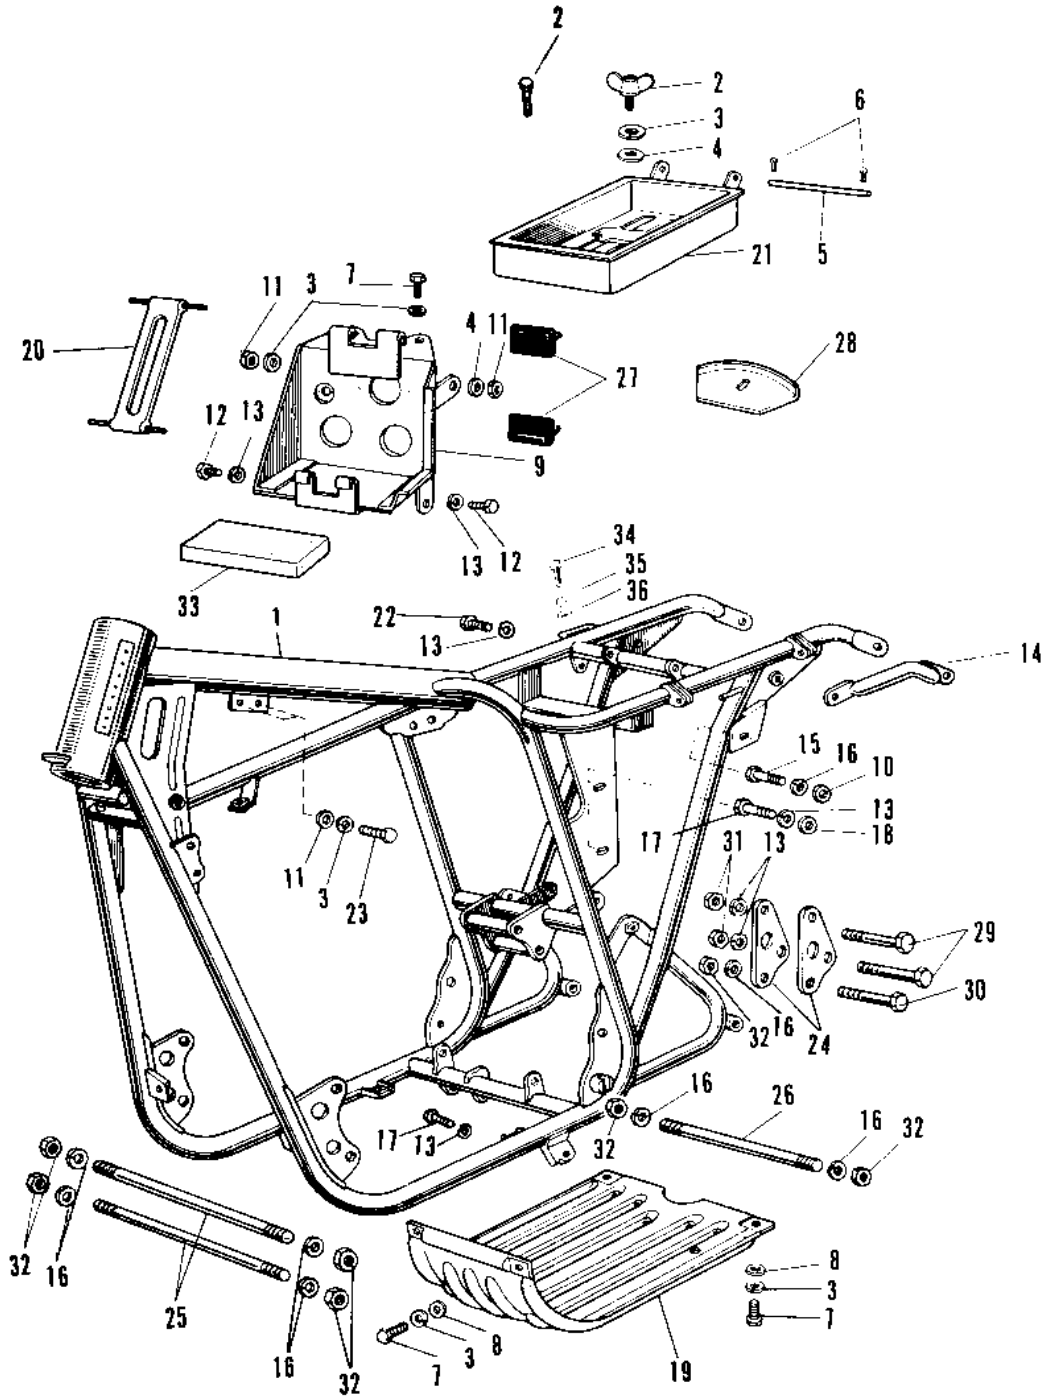

1969 Avenger SS PARTS DIAGRAM

FRAME A1SS/A7SS

1969 Avenger SS PARTS LIST

FRAME A1SS/A7SS

ITEM NAME	PART NUMBER	QUANTITY
FRAME (Ref # 1)	32002-007	1
SCREW PAN HEAD 6X12 (Ref # 2)	220B0612	1
WASHER SPRING 6MM (Ref # 3)	461F0600	12
WASHER PLAIN 6MM (Ref # 4)	411B0600	2
PIN OIL TANK FITTING (Ref # 5)	92043-020	1
PIN COTTER 1.6X10 (Ref # 6)	550D1610	2
BOLT-UPSET,6X12 (Ref # 7)	112G0612	2
WASHER PLAIN 6MM (Ref # 8)	410B0600	4
UNAVAILABLE IN PRICE BOOK (Ref # 9)	32097-004	1
WASHER PLAIN 10MM (Ref # 10)	410B1000	1
NUT 6MM (Ref # 11)	311B0600	6
BOLT HEX HEAD 8X16 (Ref # 12)	116B0816	2
WASHER SPRING 8MM (Ref # 13)	461F0800	7
GRIP FRAME (Ref # 14)	32109-004	1
BOLT,HEX HEAD,10X25 (Ref # 15)	113G1025	1
WASHER SPRING 10MM (Ref # 16)	461F1000	8
BOLT-SMALL-UPSET,8X18 (Ref # 17)	115G0818	2
WASHER PLAIN 8MM (Ref # 18)	411B0800	2
GUARD ENGINE (Ref # 19)	55011-005	1
BAND BATTERY (Ref # 20)	92072-015	1
BOX TOOL (Ref # 21)	32098-002	1
BOLT-SMALL-UPSET,8X16 (Ref # 22)	115G0816	1
BOLT-UPSET,6X35 (Ref # 23)	112G0635	4
PLATE ENG REAR HOLDER (Ref # 24)	32030-006	2
BOLT,10X225 (Ref # 25)	92003-181	2
BOLT ENG LOWER MOUNT (Ref # 26)	92091-003	1
SEAT RECTIFIER RUBBER (Ref # 27)	32103-003	2
COVER AIR CLEANER (Ref # 28)	32104-002	1
BOLT FLANGED,8X70 (Ref # 29)	92001-1583	2

1969 Avenger SS PARTS LIST

FRAME A1SS/A7SS

ITEM NAME	PART NUMBER	QUANTITY
BOLT,FLANGED,10X70 (Ref # 30)	92001-1618	(1
BOLT,FLANGED,10X70 (Ref # 30)	92001-1618	1
NUT,8MM (Ref # 31)	311B0800	2
NUT,10MM (Ref # 32)	314B1000	7
MAT BATTERY (Ref # 33)	32103-006	1
SCREW PAN HEAD 6X10 (Ref # 34)	220B0610	1
WASHER SPRING 6MM (Ref # 35)	461F0600	1
WASHER PLAIN 6MM (Ref # 36)	410B0600	1