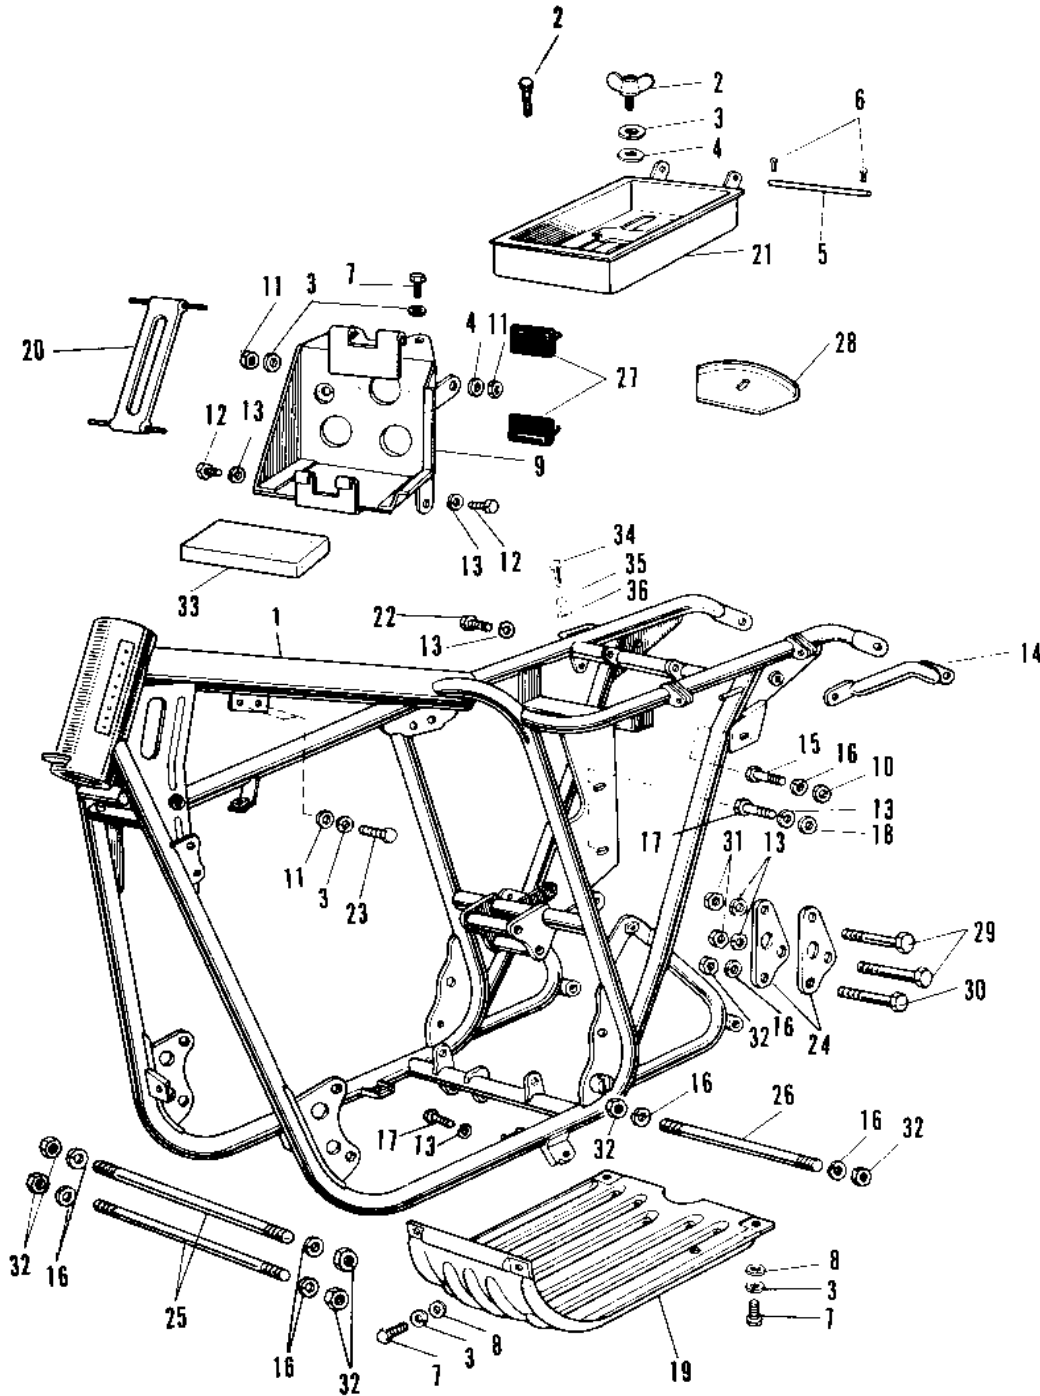

1971 Avenger PARTS DIAGRAM

FRAME A1SS/A7SS

1971 Avenger PARTS LIST

FRAME A1SS/A7SS

ITEM NAME	PART NUMBER	QUANTITY
FRAME (Ref # 1)	32002-007	1
SCREW PAN HEAD 6X12 (Ref # 2)	220B0612	1
WASHER SPRING 6MM (Ref # 3)	461F0600	12
WASHER PLAIN 6MM (Ref # 4)	411B0600	2
PIN OIL TANK FITTING (Ref # 5)	92043-020	1
PIN COTTER 1.6X10 (Ref # 6)	550D1610	2
BOLT-UPSET,6X12 (Ref # 7)	112G0612	2
WASHER PLAIN 6MM (Ref # 8)	410B0600	4
UNAVAILABLE IN PRICE BOOK (Ref # 9)	32097-004	1
WASHER PLAIN 10MM (Ref # 10)	410B1000	1
NUT 6MM (Ref # 11)	311B0600	6
BOLT HEX HEAD 8X16 (Ref # 12)	116B0816	2
WASHER SPRING 8MM (Ref # 13)	461F0800	7
GRIP FRAME (Ref # 14)	32109-004	1
BOLT,HEX HEAD,10X25 (Ref # 15)	113G1025	1
WASHER SPRING 10MM (Ref # 16)	461F1000	8
BOLT-SMALL-UPSET,8X18 (Ref # 17)	115G0818	2
WASHER PLAIN 8MM (Ref # 18)	411B0800	2
GUARD ENGINE (Ref # 19)	55011-005	1
BAND BATTERY (Ref # 20)	92072-015	1
BOX TOOL (Ref # 21)	32098-002	1
BOLT-SMALL-UPSET,8X16 (Ref # 22)	115G0816	1
BOLT-UPSET,6X35 (Ref # 23)	112G0635	4
PLATE ENG REAR HOLDER (Ref # 24)	32030-006	2
BOLT,10X225 (Ref # 25)	92003-181	2
BOLT ENG LOWER MOUNT (Ref # 26)	92091-003	1
SEAT RECTIFIER RUBBER (Ref # 27)	32103-003	2
COVER AIR CLEANER (Ref # 28)	32104-002	1
BOLT FLANGED,8X70 (Ref # 29)	92001-1583	2

1971 Avenger PARTS LIST

FRAME A1SS/A7SS

ITEM NAME	PART NUMBER	QUANTITY
BOLT,FLANGED,10X70 (Ref # 30)	92001-1618	(1
BOLT,FLANGED,10X70 (Ref # 30)	92001-1618	1
NUT,8MM (Ref # 31)	311B0800	2
NUT,10MM (Ref # 32)	314B1000	7
MAT BATTERY (Ref # 33)	32103-006	1
SCREW PAN HEAD 6X10 (Ref # 34)	220B0610	1
WASHER SPRING 6MM (Ref # 35)	461F0600	1
WASHER PLAIN 6MM (Ref # 36)	410B0600	1