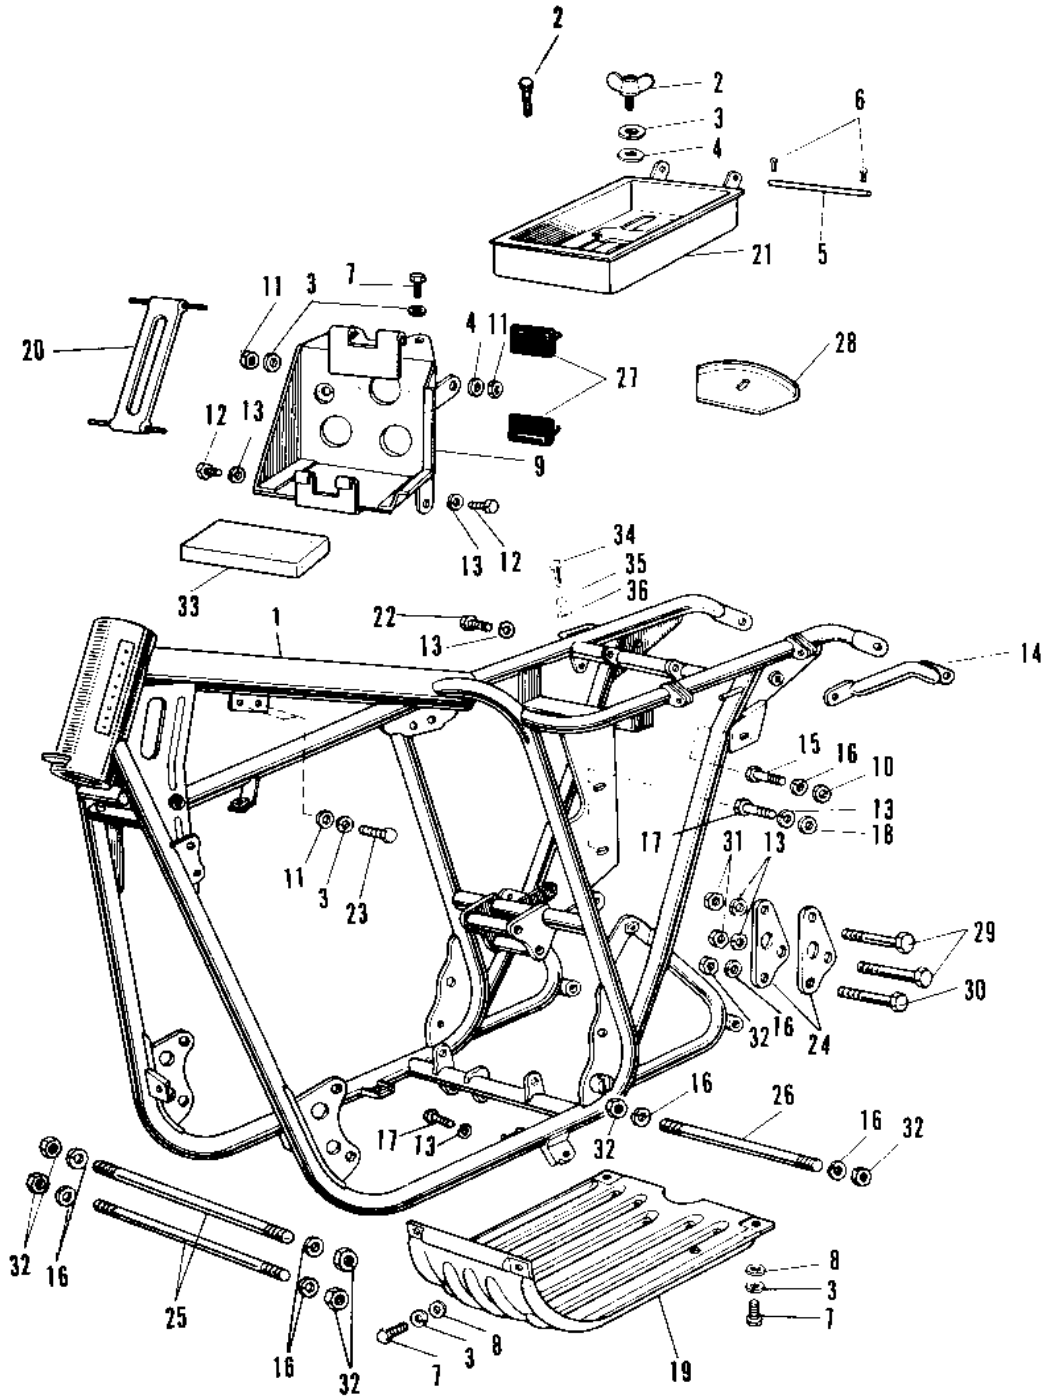

1971 Avenger PARTS DIAGRAM

FRAME A1SS/A7SS

1971 Avenger PARTS LIST

FRAME A1SS/A7SS

ITEM NAME	PART NUMBER	QUANTITY
FRAME (Ref # 1)	32002-007	1
SCREW PAN HEAD 6X12 (Ref # 2)	220B0612	1
WASHER SPRING 6MM (Ref # 3)	461F0600	12
WASHER PLAIN 6MM (Ref # 4)	411B0600	2
PIN OIL TANK FITTING (Ref # 5)	92043-020	1
PIN COTTER 1.6X10 (Ref # 6)	550D1610	2
BOLT-UPSET,6X12 (Ref # 7)	112G0612	2
WASHER PLAIN 6MM (Ref # 8)	410B0600	4
UNAVAILABLE IN PRICE BOOK (Ref # 9)	32097-004	1
WASHER PLAIN 10MM (Ref # 10)	410B1000	1
NUT 6MM (Ref # 11)	311B0600	6
BOLT HEX HEAD 8X16 (Ref # 12)	116B0816	2
WASHER SPRING 8MM (Ref # 13)	461F0800	7
GRIP FRAME (Ref # 14)	32109-004	1
BOLT,HEX HEAD,10X25 (Ref # 15)	113G1025	1
WASHER SPRING 10MM (Ref # 16)	461F1000	8
BOLT-SMALL-UPSET,8X18 (Ref # 17)	115G0818	2
WASHER PLAIN 8MM (Ref # 18)	411B0800	2
GUARD ENGINE (Ref # 19)	55011-005	1
BAND BATTERY (Ref # 20)	92072-015	1
BOX TOOL (Ref # 21)	32098-002	1
BOLT-SMALL-UPSET,8X16 (Ref # 22)	115G0816	1
BOLT-UPSET,6X35 (Ref # 23)	112G0635	4
PLATE ENG REAR HOLDER (Ref # 24)	32030-006	2
BOLT,10X225 (Ref # 25)	92003-181	2
BOLT ENG LOWER MOUNT (Ref # 26)	92091-003	1
SEAT RECTIFIER RUBBER (Ref # 27)	32103-003	2
COVER AIR CLEANER (Ref # 28)	32104-002	1
BOLT FLANGED,8X70 (Ref # 29)	92001-1583	2

1971 Avenger PARTS LIST

FRAME A1SS/A7SS

ITEM NAME	PART NUMBER	QUANTITY
BOLT,FLANGED,10X70 (Ref # 30)	92001-1618	(1
BOLT,FLANGED,10X70 (Ref # 30)	92001-1618	1
NUT,8MM (Ref # 31)	311B0800	2
NUT,10MM (Ref # 32)	314B1000	7
MAT BATTERY (Ref # 33)	32103-006	1
SCREW PAN HEAD 6X10 (Ref # 34)	220B0610	1
WASHER SPRING 6MM (Ref # 35)	461F0600	1
WASHER PLAIN 6MM (Ref # 36)	410B0600	1