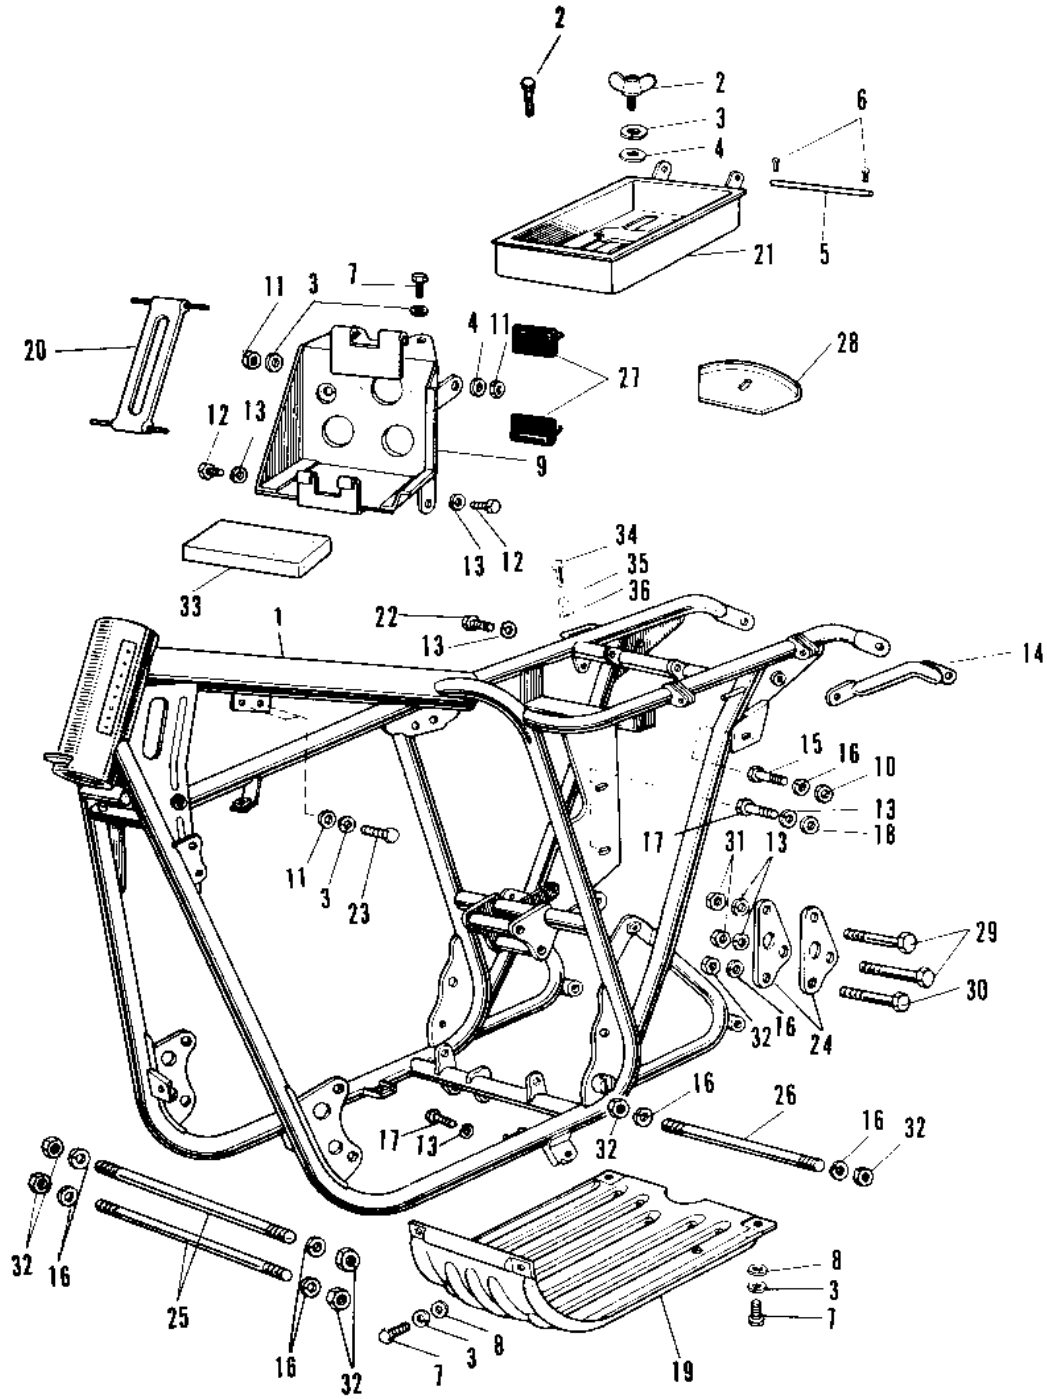

1970 Avenger PARTS DIAGRAM

FRAME A1SS/A7SS

1970 Avenger PARTS LIST

FRAME A1SS/A7SS

ITEM NAME	PART NUMBER	QUANTITY
FRAME (Ref # 1)	32002-007	1
SCREW PAN HEAD 6X12 (Ref # 2)	220B0612	1
WASHER SPRING 6MM (Ref # 3)	461F0600	2
WASHER PLAIN 6MM (Ref # 4)	411B0600	1
PIN OIL TANK FITTING (Ref # 5)	92043-020	1
PIN COTTER 1.6X10 (Ref # 6)	550D1610	1
BOLT-UPSET,6X12 (Ref # 7)	112G0612	1
WASHER PLAIN 6MM (Ref # 8)	410B0600	2
UNAVAILABLE IN PRICE BOOK (Ref # 9)	32097-004	1
WASHER PLAIN 10MM (Ref # 10)	410B1000	1
NUT 6MM (Ref # 11)	311B0600	1
BOLT HEX HEAD 8X16 (Ref # 12)	116B0816	1
WASHER SPRING 8MM (Ref # 13)	461F0800	1
GRIP FRAME (Ref # 14)	32109-004	1
BOLT,HEX HEAD,10X25 (Ref # 15)	113G1025	1
WASHER SPRING 10MM (Ref # 16)	461F1000	1
BOLT-SMALL-UPSET,8X18 (Ref # 17)	115G0818	1
WASHER PLAIN 8MM (Ref # 18)	411B0800	1
GUARD ENGINE (Ref # 19)	55011-005	1
BAND BATTERY (Ref # 20)	92072-015	1
BOX TOOL (Ref # 21)	32098-002	1
BOLT-SMALL-UPSET,8X16 (Ref # 22)	115G0816	1
BOLT-UPSET,6X35 (Ref # 23)	112G0635	1
PLATE ENG REAR HOLDER (Ref # 24)	32030-006	1
BOLT,10X225 (Ref # 25)	92003-181	1
BOLT ENG LOWER MOUNT (Ref # 26)	92091-003	1
SEAT RECTIFIER RUBBER (Ref # 27)	32103-003	1
COVER AIR CLEANER (Ref # 28)	32104-002	1
BOLT FLANGED,8X70 (Ref # 29)	92001-1583	1

1970 Avenger PARTS LIST

FRAME A1SS/A7SS

ITEM NAME	PART NUMBER	QUANTITY
BOLT,FLANGED,10X70 (Ref # 30)	92001-1618	2
NUT,8MM (Ref # 31)	311B0800	1
NUT,10MM (Ref # 32)	314B1000	1
MAT BATTERY (Ref # 33)	32103-006	1
SCREW PAN HEAD 6X10 (Ref # 34)	220B0610	1