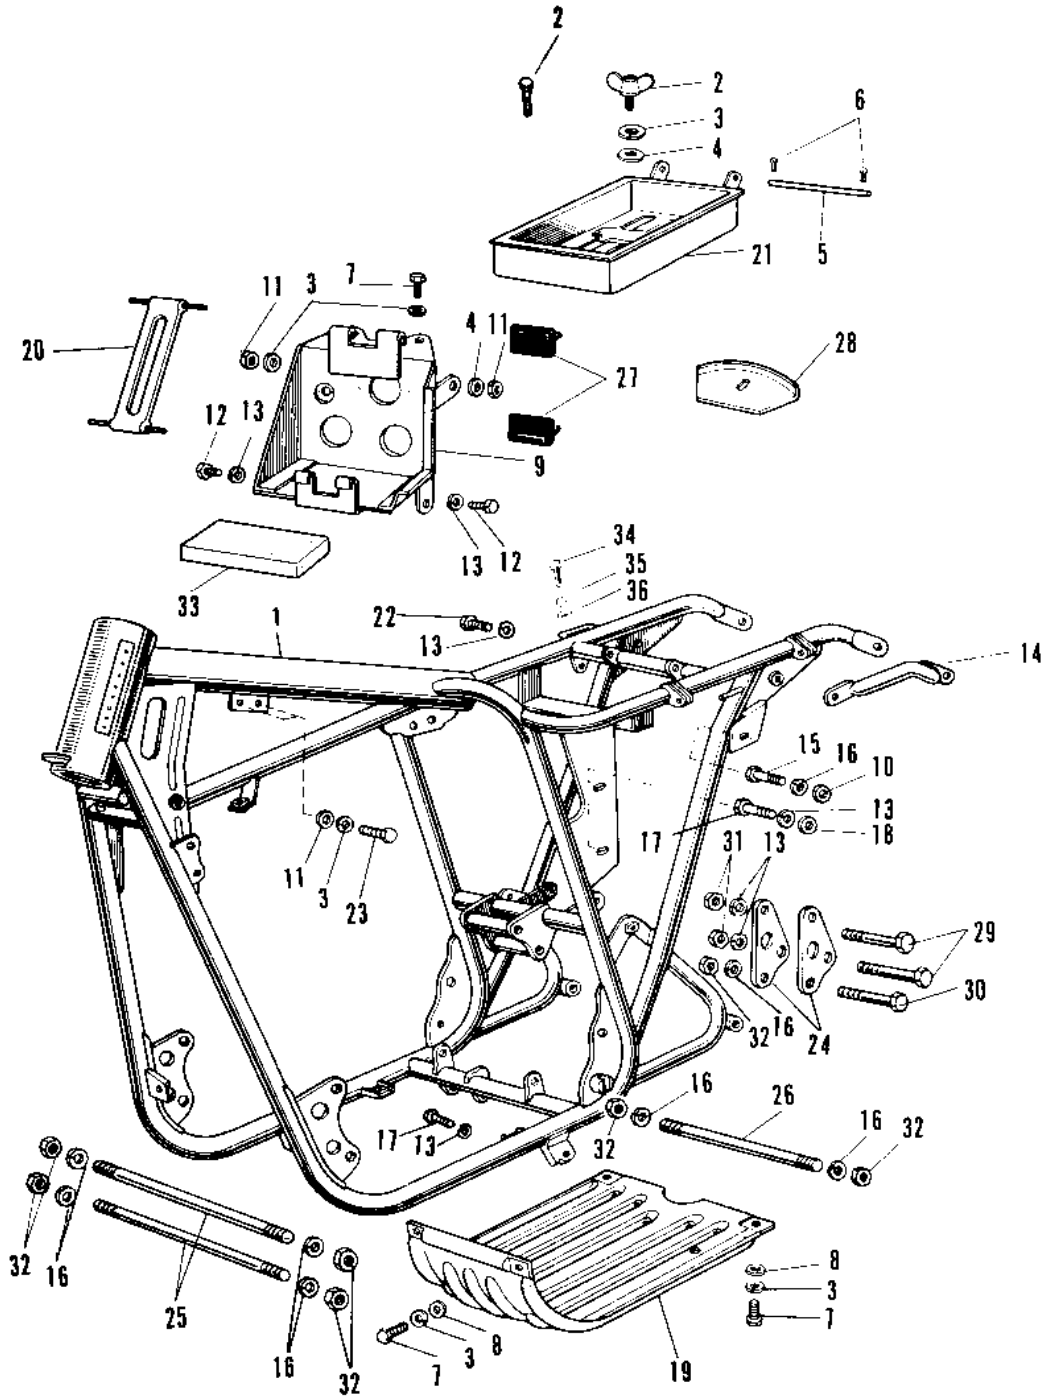

1969 Avenger PARTS DIAGRAM

FRAME A1SS/A7SS

1969 Avenger PARTS LIST

FRAME A1SS/A7SS

ITEM NAME	PART NUMBER	QUANTITY
FRAME (Ref # 1)	32002-007	1
SCREW PAN HEAD 6X12 (Ref # 2)	220B0612	1
WASHER SPRING 6MM (Ref # 3)	461F0600	12
WASHER PLAIN 6MM (Ref # 4)	411B0600	2
PIN OIL TANK FITTING (Ref # 5)	92043-020	1
PIN COTTER 1.6X10 (Ref # 6)	550D1610	2
BOLT-UPSET,6X12 (Ref # 7)	112G0612	2
WASHER PLAIN 6MM (Ref # 8)	410B0600	4
UNAVAILABLE IN PRICE BOOK (Ref # 9)	32097-004	1
WASHER PLAIN 10MM (Ref # 10)	410B1000	1
NUT 6MM (Ref # 11)	311B0600	6
BOLT HEX HEAD 8X16 (Ref # 12)	116B0816	2
WASHER SPRING 8MM (Ref # 13)	461F0800	7
GRIP FRAME (Ref # 14)	32109-004	1
BOLT,HEX HEAD,10X25 (Ref # 15)	113G1025	1
WASHER SPRING 10MM (Ref # 16)	461F1000	8
BOLT-SMALL-UPSET,8X18 (Ref # 17)	115G0818	2
WASHER PLAIN 8MM (Ref # 18)	411B0800	2
GUARD ENGINE (Ref # 19)	55011-005	1
BAND BATTERY (Ref # 20)	92072-015	1
BOX TOOL (Ref # 21)	32098-002	1
BOLT-SMALL-UPSET,8X16 (Ref # 22)	115G0816	1
BOLT-UPSET,6X35 (Ref # 23)	112G0635	4
PLATE ENG REAR HOLDER (Ref # 24)	32030-006	2
BOLT,10X225 (Ref # 25)	92003-181	2
BOLT ENG LOWER MOUNT (Ref # 26)	92091-003	1
SEAT RECTIFIER RUBBER (Ref # 27)	32103-003	2
COVER AIR CLEANER (Ref # 28)	32104-002	1
BOLT FLANGED,8X70 (Ref # 29)	92001-1583	2

1969 Avenger PARTS LIST

FRAME A1SS/A7SS

ITEM NAME	PART NUMBER	QUANTITY
BOLT,FLANGED,10X70 (Ref # 30)	92001-1618	(1
BOLT,FLANGED,10X70 (Ref # 30)	92001-1618	1
NUT,8MM (Ref # 31)	311B0800	2
NUT,10MM (Ref # 32)	314B1000	7
MAT BATTERY (Ref # 33)	32103-006	1
SCREW PAN HEAD 6X10 (Ref # 34)	220B0610	1
WASHER SPRING 6MM (Ref # 35)	461F0600	1
WASHER PLAIN 6MM (Ref # 36)	410B0600	1