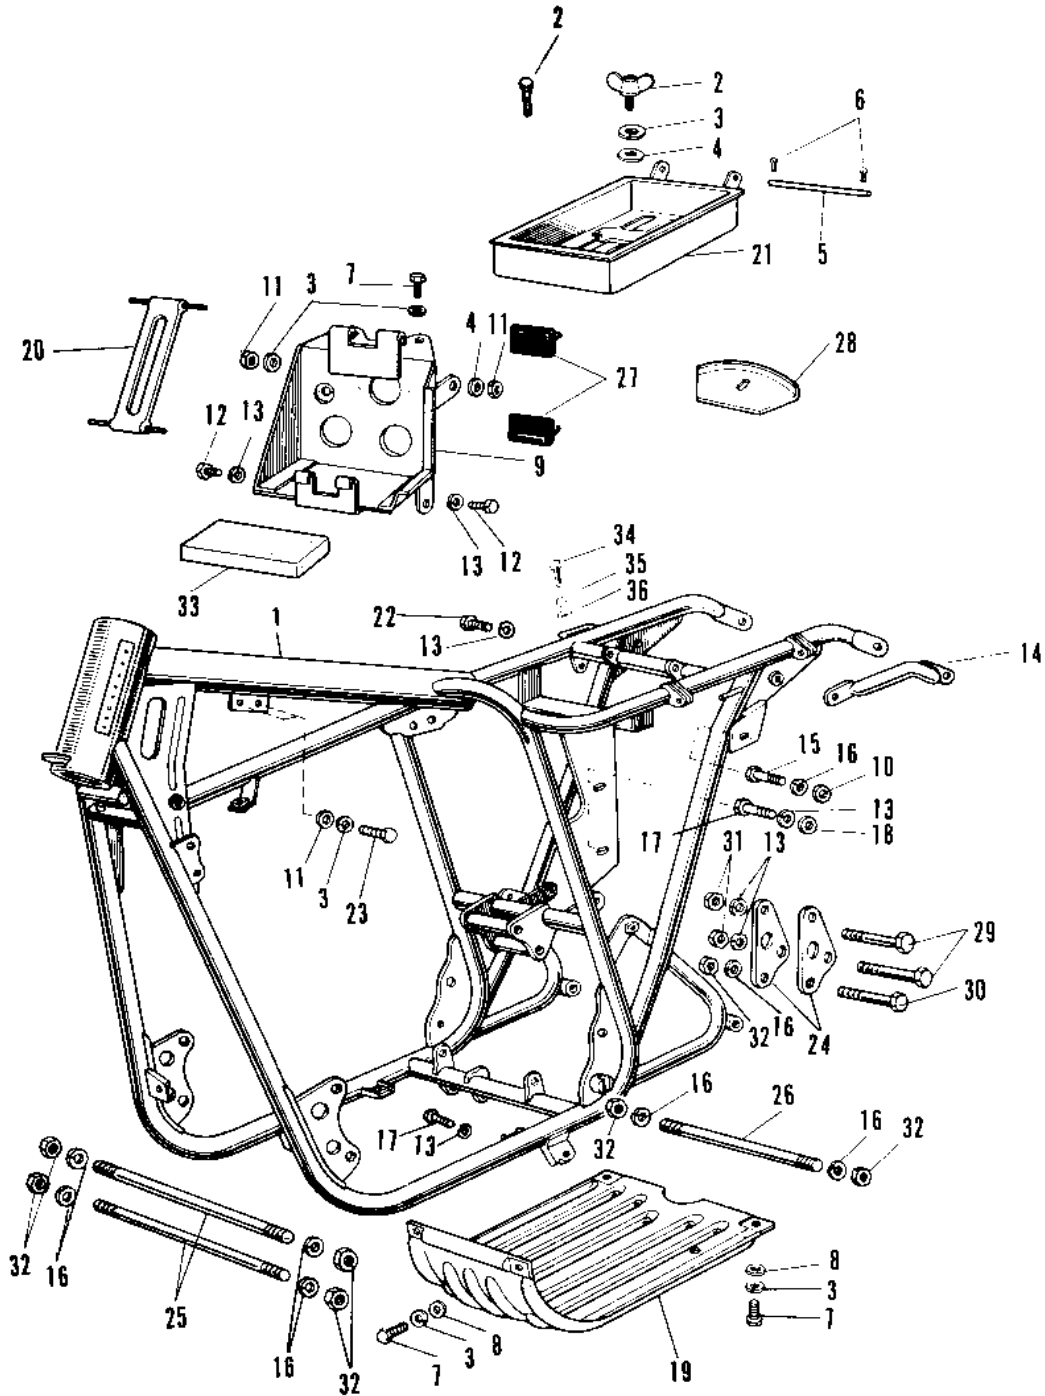

1968 Avenger PARTS DIAGRAM

FRAME A1SS/A7SS

1968 Avenger PARTS LIST

FRAME A1SS/A7SS

ITEM NAME	PART NUMBER	QUANTITY
FRAME (Ref # 1)	32002-007	1
SCREW PAN HEAD 6X12 (Ref # 2)	220B0612	1
WASHER SPRING 6MM (Ref # 3)	461F0600	2
WASHER PLAIN 6MM (Ref # 4)	411B0600	1
PIN OIL TANK FITTING (Ref # 5)	92043-020	1
PIN COTTER 1.6X10 (Ref # 6)	550D1610	1
BOLT-UPSET,6X12 (Ref # 7)	112G0612	1
WASHER PLAIN 6MM (Ref # 8)	410B0600	2
UNAVAILABLE IN PRICE BOOK (Ref # 9)	32097-004	1
WASHER PLAIN 10MM (Ref # 10)	410B1000	1
NUT 6MM (Ref # 11)	311B0600	1
BOLT HEX HEAD 8X16 (Ref # 12)	116B0816	1
WASHER SPRING 8MM (Ref # 13)	461F0800	1
GRIP FRAME (Ref # 14)	32109-004	1
BOLT,HEX HEAD,10X25 (Ref # 15)	113G1025	1
WASHER SPRING 10MM (Ref # 16)	461F1000	1
BOLT-SMALL-UPSET,8X18 (Ref # 17)	115G0818	1
WASHER PLAIN 8MM (Ref # 18)	411B0800	1
GUARD ENGINE (Ref # 19)	55011-005	1
BAND BATTERY (Ref # 20)	92072-015	1
BOX TOOL (Ref # 21)	32098-002	1
BOLT-SMALL-UPSET,8X16 (Ref # 22)	115G0816	1
BOLT-UPSET,6X35 (Ref # 23)	112G0635	1
PLATE ENG REAR HOLDER (Ref # 24)	32030-006	1
BOLT,10X225 (Ref # 25)	92003-181	1
BOLT ENG LOWER MOUNT (Ref # 26)	92091-003	1
SEAT RECTIFIER RUBBER (Ref # 27)	32103-003	1
COVER AIR CLEANER (Ref # 28)	32104-002	1
BOLT FLANGED,8X70 (Ref # 29)	92001-1583	1

1968 Avenger PARTS LIST

FRAME A1SS/A7SS

ITEM NAME	PART NUMBER	QUANTITY
BOLT,FLANGED,10X70 (Ref # 30)	92001-1618	2
NUT,8MM (Ref # 31)	311B0800	1
NUT,10MM (Ref # 32)	314B1000	1
MAT BATTERY (Ref # 33)	32103-006	1
SCREW PAN HEAD 6X10 (Ref # 34)	220B0610	1