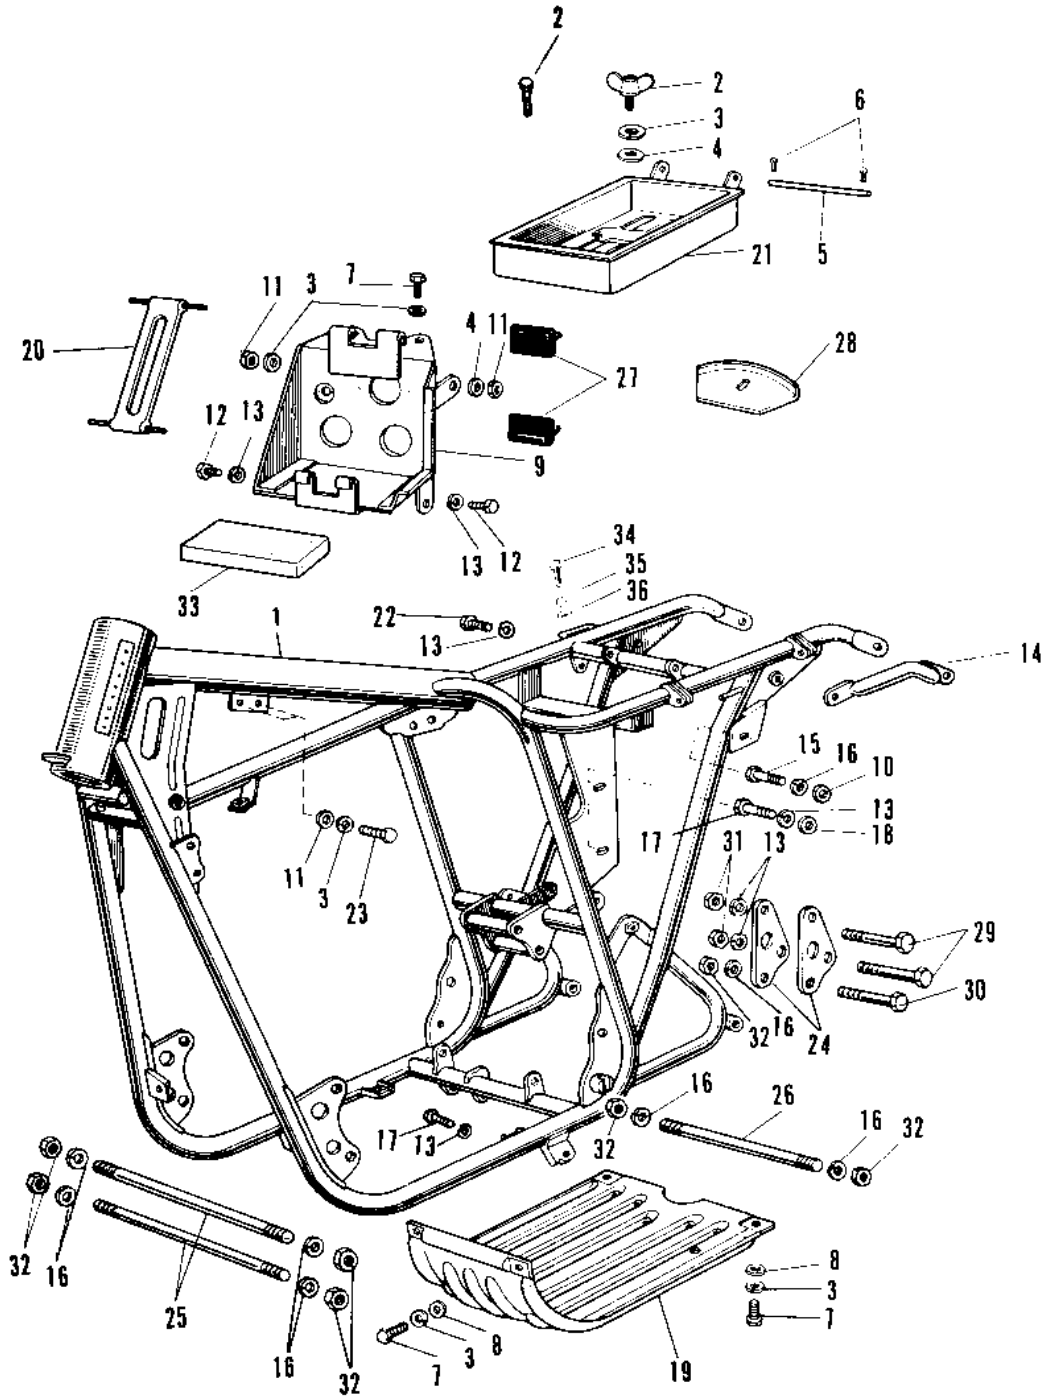

1967 Avenger PARTS DIAGRAM

FRAME A1SS/A7SS

1967 Avenger PARTS LIST

FRAME A1SS/A7SS

ITEM NAME	PART NUMBER	QUANTITY
FRAME (Ref # 1)	32002-007	1
SCREW PAN HEAD 6X12 (Ref # 2)	220B0612	1
WASHER SPRING 6MM (Ref # 3)	461F0600	12
WASHER PLAIN 6MM (Ref # 4)	411B0600	2
PIN OIL TANK FITTING (Ref # 5)	92043-020	1
PIN COTTER 1.6X10 (Ref # 6)	550D1610	2
BOLT-UPSET,6X12 (Ref # 7)	112G0612	2
WASHER PLAIN 6MM (Ref # 8)	410B0600	4
UNAVAILABLE IN PRICE BOOK (Ref # 9)	32097-004	1
WASHER PLAIN 10MM (Ref # 10)	410B1000	1
NUT 6MM (Ref # 11)	311B0600	6
BOLT HEX HEAD 8X16 (Ref # 12)	116B0816	2
WASHER SPRING 8MM (Ref # 13)	461F0800	7
GRIP FRAME (Ref # 14)	32109-004	1
BOLT,HEX HEAD,10X25 (Ref # 15)	113G1025	1
WASHER SPRING 10MM (Ref # 16)	461F1000	8
BOLT-SMALL-UPSET,8X18 (Ref # 17)	115G0818	2
WASHER PLAIN 8MM (Ref # 18)	411B0800	2
GUARD ENGINE (Ref # 19)	55011-005	1
BAND BATTERY (Ref # 20)	92072-015	1
BOX TOOL (Ref # 21)	32098-002	1
BOLT-SMALL-UPSET,8X16 (Ref # 22)	115G0816	1
BOLT-UPSET,6X35 (Ref # 23)	112G0635	4
PLATE ENG REAR HOLDER (Ref # 24)	32030-006	2
BOLT,10X225 (Ref # 25)	92003-181	2
BOLT ENG LOWER MOUNT (Ref # 26)	92091-003	1
SEAT RECTIFIER RUBBER (Ref # 27)	32103-003	2
COVER AIR CLEANER (Ref # 28)	32104-002	1
BOLT FLANGED,8X70 (Ref # 29)	92001-1583	2

1967 Avenger PARTS LIST

FRAME A1SS/A7SS

ITEM NAME	PART NUMBER	QUANTITY
BOLT,FLANGED,10X70 (Ref # 30)	92001-1618	(1
BOLT,FLANGED,10X70 (Ref # 30)	92001-1618	1
NUT,8MM (Ref # 31)	311B0800	2
NUT,10MM (Ref # 32)	314B1000	7
MAT BATTERY (Ref # 33)	32103-006	1
SCREW PAN HEAD 6X10 (Ref # 34)	220B0610	1
WASHER SPRING 6MM (Ref # 35)	461F0600	1
WASHER PLAIN 6MM (Ref # 36)	410B0600	1