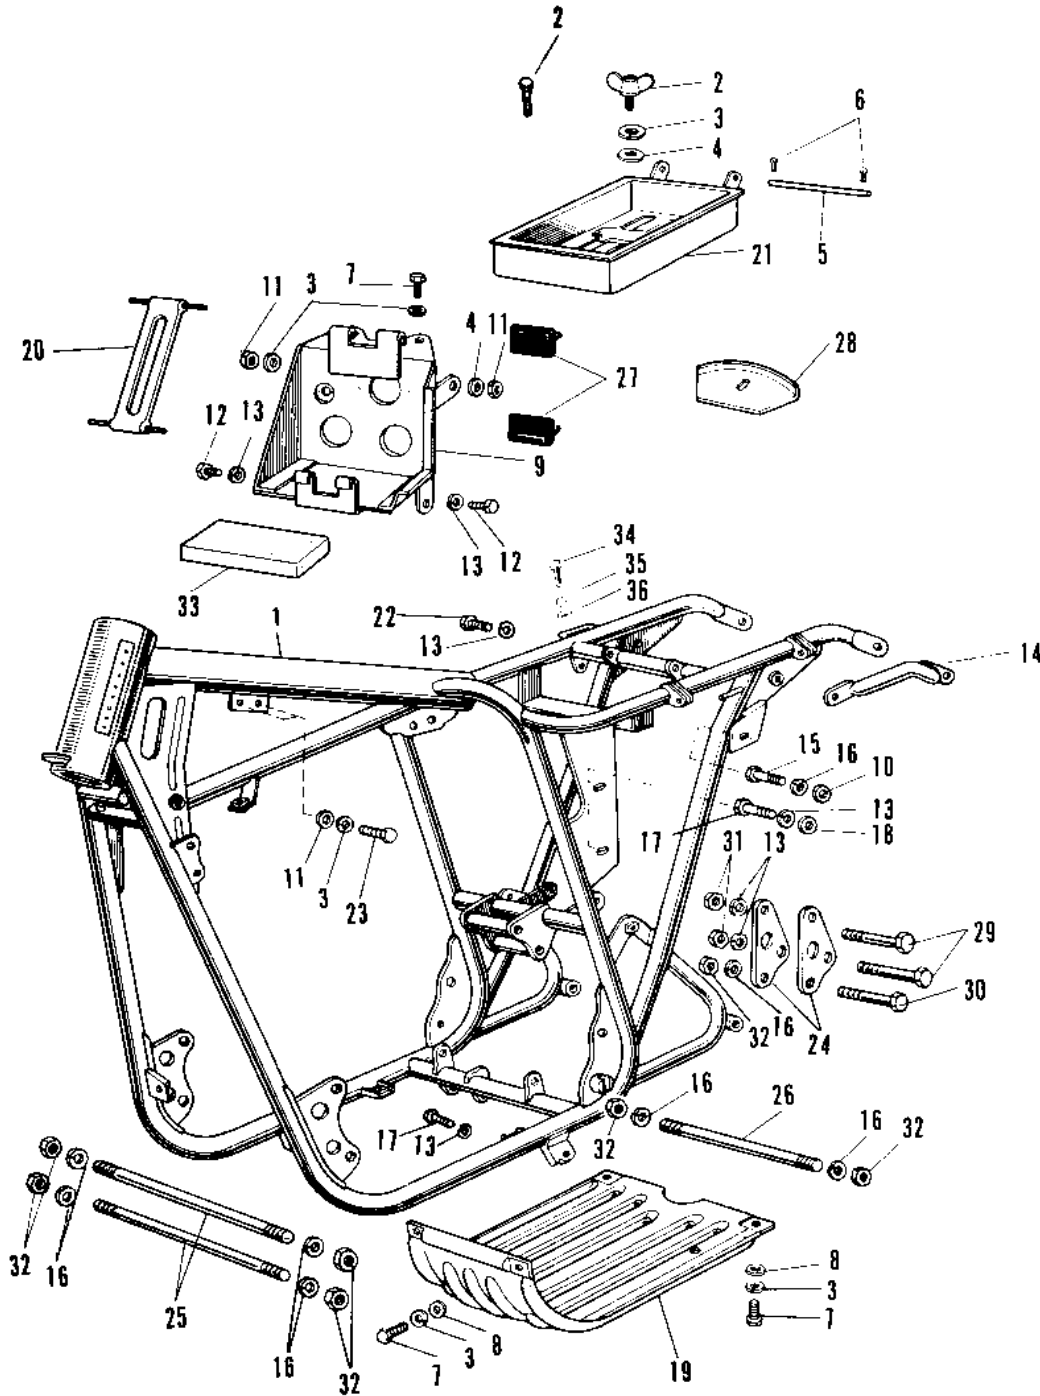

1966 Samurai PARTS DIAGRAM

FRAME A1SS/A7SS

1966 Samurai PARTS LIST

FRAME A1SS/A7SS

ITEM NAME	PART NUMBER	QUANTITY
FRAME (Ref # 1)	32002-007	1
SCREW PAN HEAD 6X12 (Ref # 2)	220B0612	1
WASHER SPRING 6MM (Ref # 3)	461F0600	2
WASHER PLAIN 6MM (Ref # 4)	411B0600	1
PIN OIL TANK FITTING (Ref # 5)	92043-020	1
PIN COTTER 1.6X10 (Ref # 6)	550D1610	1
BOLT-UPSET,6X12 (Ref # 7)	112G0612	1
WASHER PLAIN 6MM (Ref # 8)	410B0600	2
UNAVAILABLE IN PRICE BOOK (Ref # 9)	32097-004	1
WASHER PLAIN 10MM (Ref # 10)	410B1000	1
NUT 6MM (Ref # 11)	311B0600	1
BOLT HEX HEAD 8X16 (Ref # 12)	116B0816	1
WASHER SPRING 8MM (Ref # 13)	461F0800	1
GRIP FRAME (Ref # 14)	32109-004	1
BOLT,HEX HEAD,10X25 (Ref # 15)	113G1025	1
WASHER SPRING 10MM (Ref # 16)	461F1000	1
BOLT-SMALL-UPSET,8X18 (Ref # 17)	115G0818	1
WASHER PLAIN 8MM (Ref # 18)	411B0800	1
GUARD ENGINE (Ref # 19)	55011-005	1
BAND BATTERY (Ref # 20)	92072-015	1
BOX TOOL (Ref # 21)	32098-002	1
BOLT-SMALL-UPSET,8X16 (Ref # 22)	115G0816	1
BOLT-UPSET,6X35 (Ref # 23)	112G0635	1
PLATE ENG REAR HOLDER (Ref # 24)	32030-006	1
BOLT,10X225 (Ref # 25)	92003-181	1
BOLT ENG LOWER MOUNT (Ref # 26)	92091-003	1
SEAT RECTIFIER RUBBER (Ref # 27)	32103-003	1
COVER AIR CLEANER (Ref # 28)	32104-002	1
BOLT FLANGED,8X70 (Ref # 29)	92001-1583	1

1966 Samurai PARTS LIST

FRAME A1SS/A7SS

ITEM NAME	PART NUMBER	QUANTITY
BOLT,FLANGED,10X70 (Ref # 30)	92001-1618	2
NUT,8MM (Ref # 31)	311B0800	1
NUT,10MM (Ref # 32)	314B1000	1
MAT BATTERY (Ref # 33)	32103-006	1
SCREW PAN HEAD 6X10 (Ref # 34)	220B0610	1