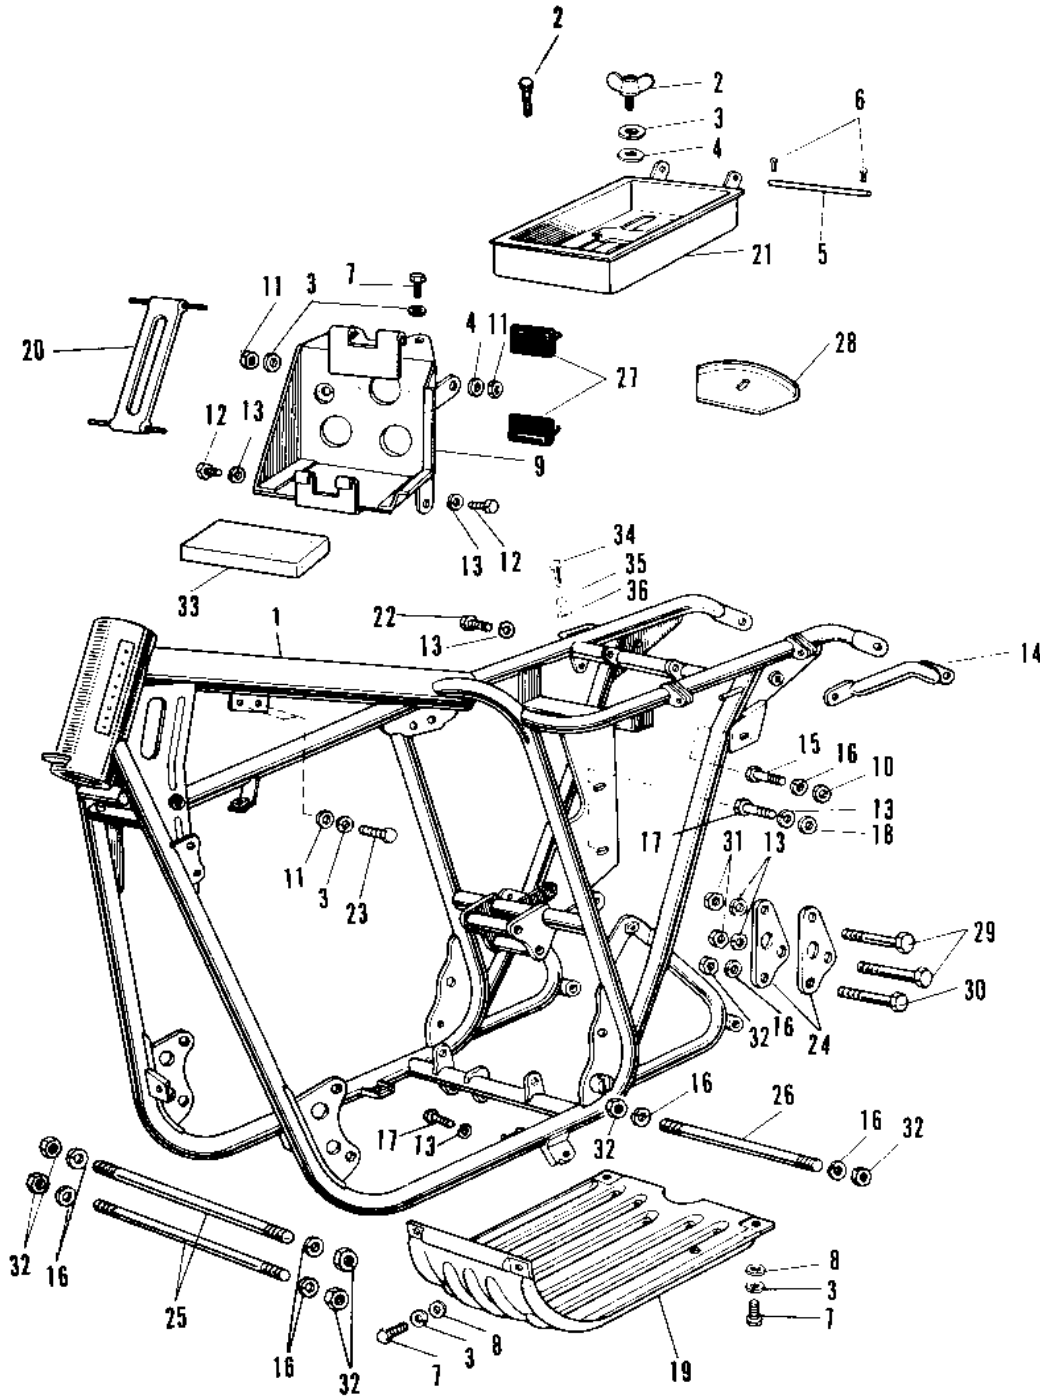

1966 Samurai PARTS DIAGRAM

FRAME A1SS/A7SS

1966 Samurai PARTS LIST

FRAME A1SS/A7SS

ITEM NAME	PART NUMBER	QUANTITY
FRAME (Ref # 1)	32002-007	1
SCREW PAN HEAD 6X12 (Ref # 2)	220B0612	1
WASHER SPRING 6MM (Ref # 3)	461F0600	12
WASHER PLAIN 6MM (Ref # 4)	411B0600	2
PIN OIL TANK FITTING (Ref # 5)	92043-020	1
PIN COTTER 1.6X10 (Ref # 6)	550D1610	2
BOLT-UPSET,6X12 (Ref # 7)	112G0612	2
WASHER PLAIN 6MM (Ref # 8)	410B0600	4
UNAVAILABLE IN PRICE BOOK (Ref # 9)	32097-004	1
WASHER PLAIN 10MM (Ref # 10)	410B1000	1
NUT 6MM (Ref # 11)	311B0600	6
BOLT HEX HEAD 8X16 (Ref # 12)	116B0816	2
WASHER SPRING 8MM (Ref # 13)	461F0800	7
GRIP FRAME (Ref # 14)	32109-004	1
BOLT,HEX HEAD,10X25 (Ref # 15)	113G1025	1
WASHER SPRING 10MM (Ref # 16)	461F1000	8
BOLT-SMALL-UPSET,8X18 (Ref # 17)	115G0818	2
WASHER PLAIN 8MM (Ref # 18)	411B0800	2
GUARD ENGINE (Ref # 19)	55011-005	1
BAND BATTERY (Ref # 20)	92072-015	1
BOX TOOL (Ref # 21)	32098-002	1
BOLT-SMALL-UPSET,8X16 (Ref # 22)	115G0816	1
BOLT-UPSET,6X35 (Ref # 23)	112G0635	4
PLATE ENG REAR HOLDER (Ref # 24)	32030-006	2
BOLT,10X225 (Ref # 25)	92003-181	2
BOLT ENG LOWER MOUNT (Ref # 26)	92091-003	1
SEAT RECTIFIER RUBBER (Ref # 27)	32103-003	2
COVER AIR CLEANER (Ref # 28)	32104-002	1
BOLT FLANGED,8X70 (Ref # 29)	92001-1583	2

1966 Samurai PARTS LIST

FRAME A1SS/A7SS

ITEM NAME	PART NUMBER	QUANTITY
BOLT,FLANGED,10X70 (Ref # 30)	92001-1618	(1
BOLT,FLANGED,10X70 (Ref # 30)	92001-1618	1
NUT,8MM (Ref # 31)	311B0800	2
NUT,10MM (Ref # 32)	314B1000	7
MAT BATTERY (Ref # 33)	32103-006	1
SCREW PAN HEAD 6X10 (Ref # 34)	220B0610	1
WASHER SPRING 6MM (Ref # 35)	461F0600	1
WASHER PLAIN 6MM (Ref # 36)	410B0600	1