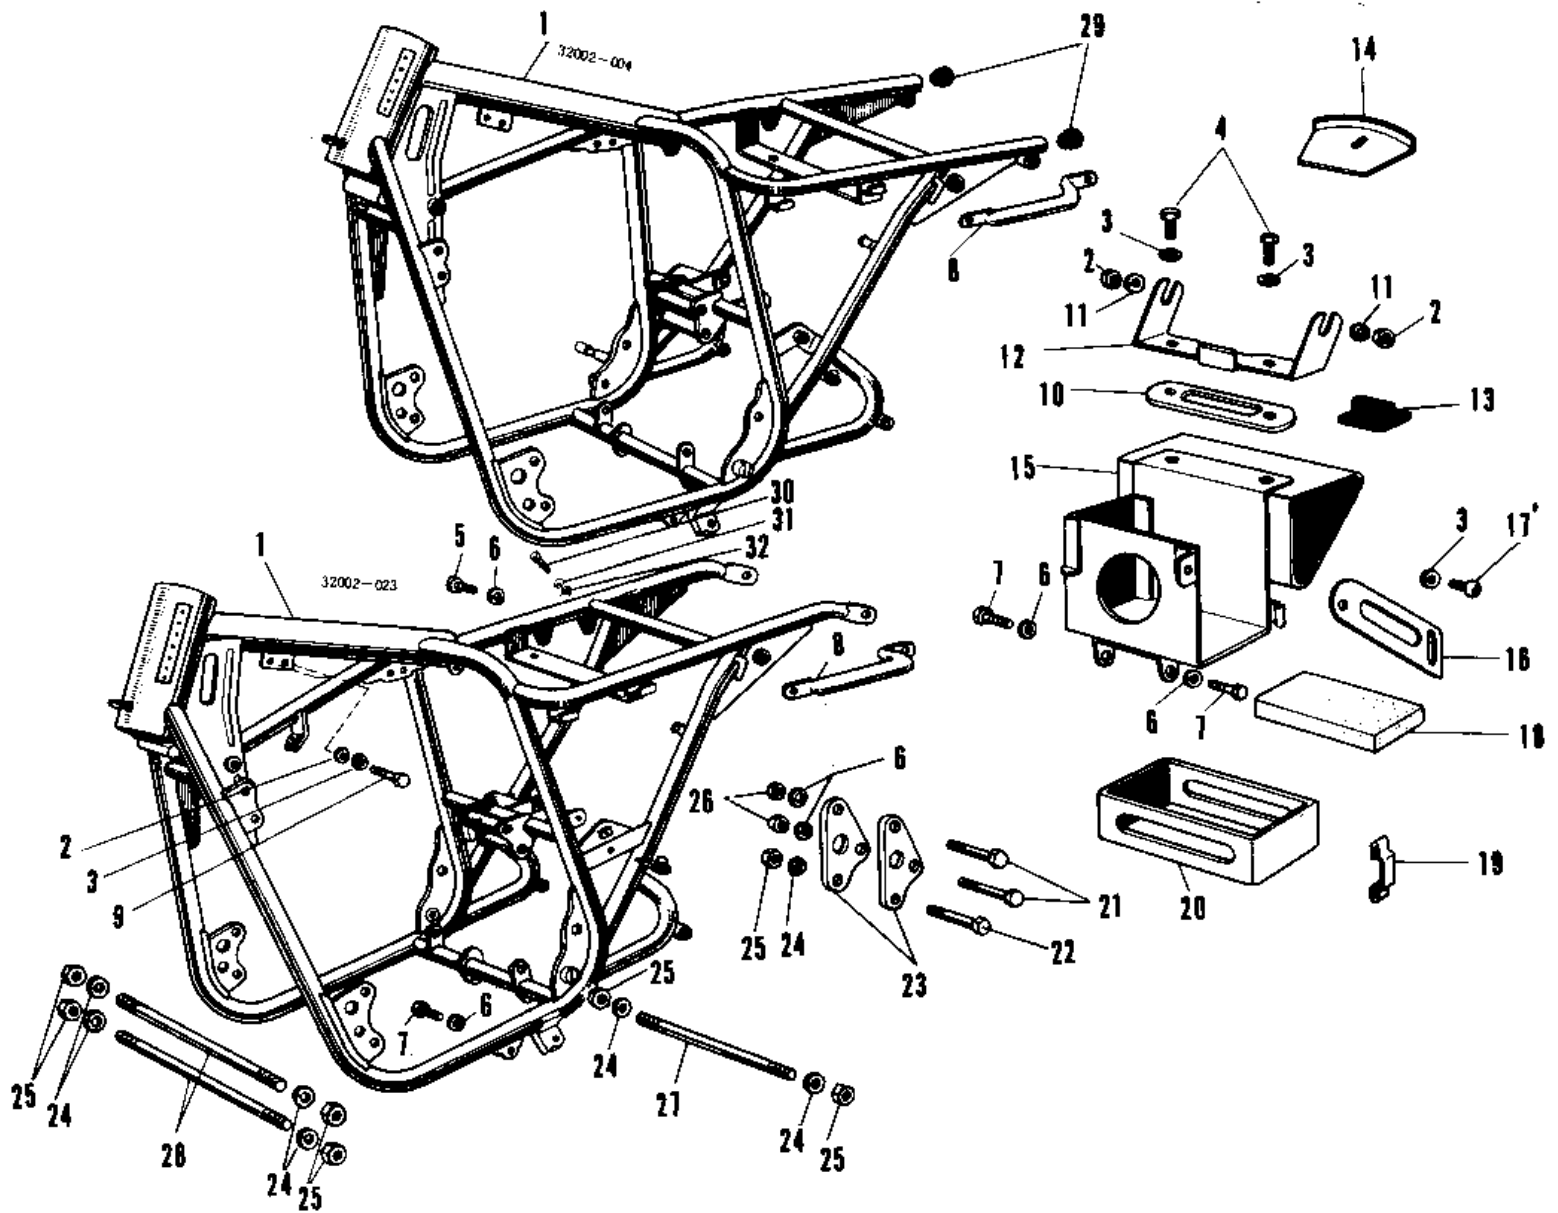

## 1970 Avenger PARTS DIAGRAM

FRAME A1/A7

## 1970 Avenger PARTS LIST

FRAME A1/A7

ITEM NAME	PART NUMBER	QUANTITY
UNAVAILABLE IN PRICE BOOK (Ref # 1)	32002-004	1
FRAME (Ref # 1)	32002-023	1
NUT 6MM (Ref # 2)	311B0600	1
WASHER SPRING 6MM (Ref # 3)	461F0600	2
BOLT-UPSET,6X16 (Ref # 4)	112G0616	1
BOLT-SMALL-UPSET,8X16 (Ref # 5)	115G0816	2
WASHER SPRING 8MM (Ref # 6)	461F0800	1
GRIP FRAM (Ref # 8)	32109-010	1
BOLT-UPSET,6X35 (Ref # 9)	112G0635	1
NUT TOOL BOX SET (Ref # 10)	32100-009	1
WASHER PLAIN 6MM (Ref # 11)	411B0600	1
BRACKET RECTIFIER (Ref # 12)	32095-001	1
SEAT RECTIFIER RUBBER (Ref # 13)	32103-003	1
COVER AIR CLEANER (Ref # 14)	32104-002	1
BOX BATTERY - TOOL (Ref # 15)	32099-001	1
BAND BATTERY (Ref # 16)	32100-005	1
SCREW PAN HEAD 6X16 (Ref # 17)	220B0616	1
MAT BATTERY (Ref # 18)	32103-006	1
PROTECTOR BATTERY (Ref # 19)	31082-002	1
RUBBER BATTERY SUPPRT (Ref # 20)	32103-009	1
BOLT FLANGED,8X70 (Ref # 21)	92001-1583	1
BOLT,FLANGED,10X70 (Ref # 22)	92001-1618	2
PLATE ENG REAR HOLDER (Ref # 23)	32030-006	1
WASHER SPRING 10MM (Ref # 24)	461F1000	1
NUT,10MM (Ref # 25)	314B1000	1
NUT,8MM (Ref # 26)	311B0800	1
BOLT ENG LOWER MOUNT (Ref # 27)	92091-003	1
BOLT,10X225 (Ref # 28)	92003-181	1
UNAVAILABLE IN PRICE BOOK (Ref # 29)	32112-003	1

## 1970 Avenger PARTS LIST

FRAME A1/A7

ITEM NAME	PART NUMBER	QUANTITY
SCREW PAN HEAD 6X10 (Ref # 30)	220B0610	1
WASHER PLAIN 6MM (Ref # 32)	410B0600	1