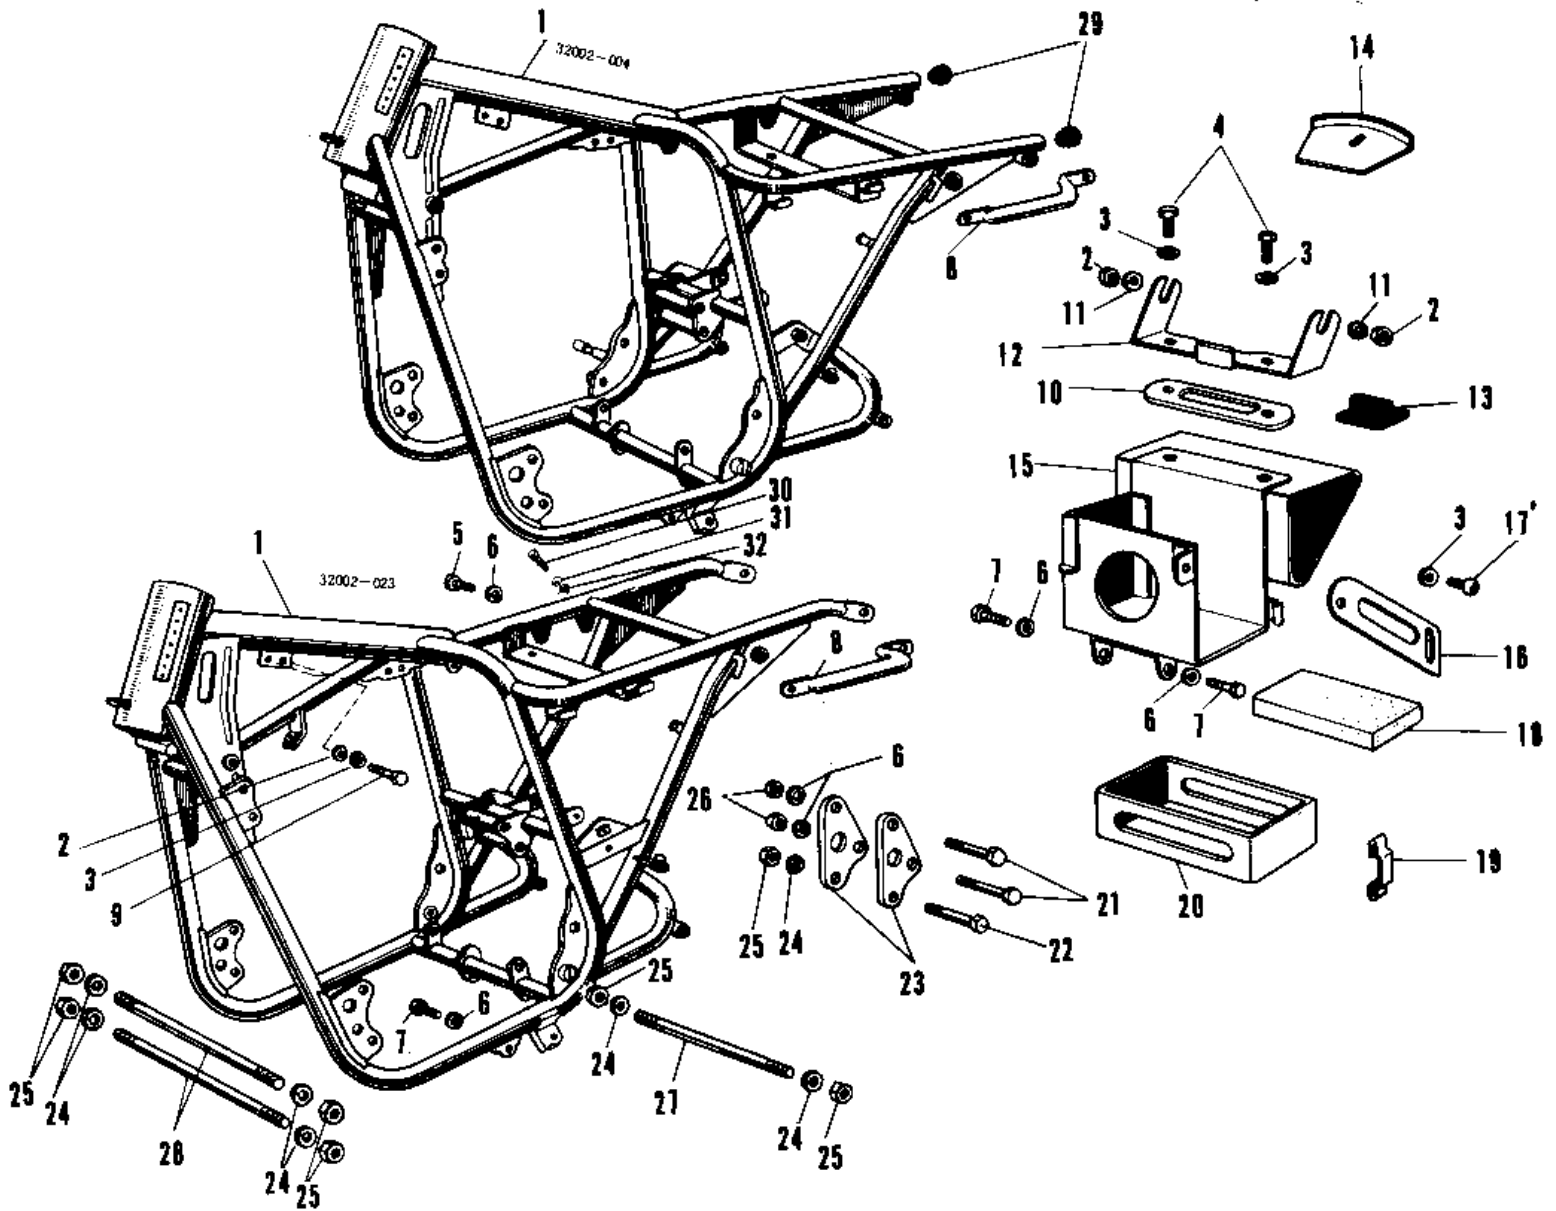

1969 Avenger PARTS DIAGRAM

FRAME A1/A7

1969 Avenger PARTS LIST

FRAME A1/A7

ITEM NAME	PART NUMBER	QUANTITY
UNAVAILABLE IN PRICE BOOK (Ref # 1)	32002-004	NA
FRAME (Ref # 1)	32002-023	NA
NUT 6MM (Ref # 2)	311B0600	6
WASHER SPRING 6MM (Ref # 3)	461F0600	7
BOLT-UPSET,6X16 (Ref # 4)	112G0616	2
BOLT-SMALL-UPSET,8X16 (Ref # 5)	115G0816	1
WASHER SPRING 8MM (Ref # 6)	461F0800	7
BOLT-SMALL-UPSET,8X16 (Ref # 7)	115G0816	4
GRIP FRAM (Ref # 8)	32109-010	1
BOLT-UPSET,6X35 (Ref # 9)	112G0635	4
NUT TOOL BOX SET (Ref # 10)	32100-009	1
WASHER PLAIN 6MM (Ref # 11)	411B0600	2
BRACKET RECTIFIER (Ref # 12)	32095-001	2
SEAT RECTIFIER RUBBER (Ref # 13)	32103-003	1
COVER AIR CLEANER (Ref # 14)	32104-002	1
BOX BATTERY - TOOL (Ref # 15)	32099-001	1
BAND BATTERY (Ref # 16)	32100-005	1
SCREW PAN HEAD 6X16 (Ref # 17)	220B0616	1
MAT BATTERY (Ref # 18)	32103-006	1
PROTECTOR BATTERY (Ref # 19)	31082-002	1
RUBBER BATTERY SUPPRT (Ref # 20)	32103-009	1
BOLT FLANGED,8X70 (Ref # 21)	92001-1583	2
BOLT,FLANGED,10X70 (Ref # 22)	92001-1618	(1
BOLT,FLANGED,10X70 (Ref # 22)	92001-1618	1
PLATE ENG REAR HOLDER (Ref # 23)	32030-006	2
WASHER SPRING 10MM (Ref # 24)	461F1000	7
NUT,10MM (Ref # 25)	314B1000	7
NUT,8MM (Ref # 26)	311B0800	2
BOLT ENG LOWER MOUNT (Ref # 27)	92091-003	1

1969 Avenger PARTS LIST

FRAME A1/A7

ITEM NAME	PART NUMBER	QUANTITY
BOLT,10X225 (Ref # 28)	92003-181	2
UNAVAILABLE IN PRICE BOOK (Ref # 29)	32112-003	2
SCREW PAN HEAD 6X10 (Ref # 30)	220B0610	1
WASHER SPRING 6MM (Ref # 31)	461F0600	1
WASHER PLAIN 6MM (Ref # 32)	410B0600	1