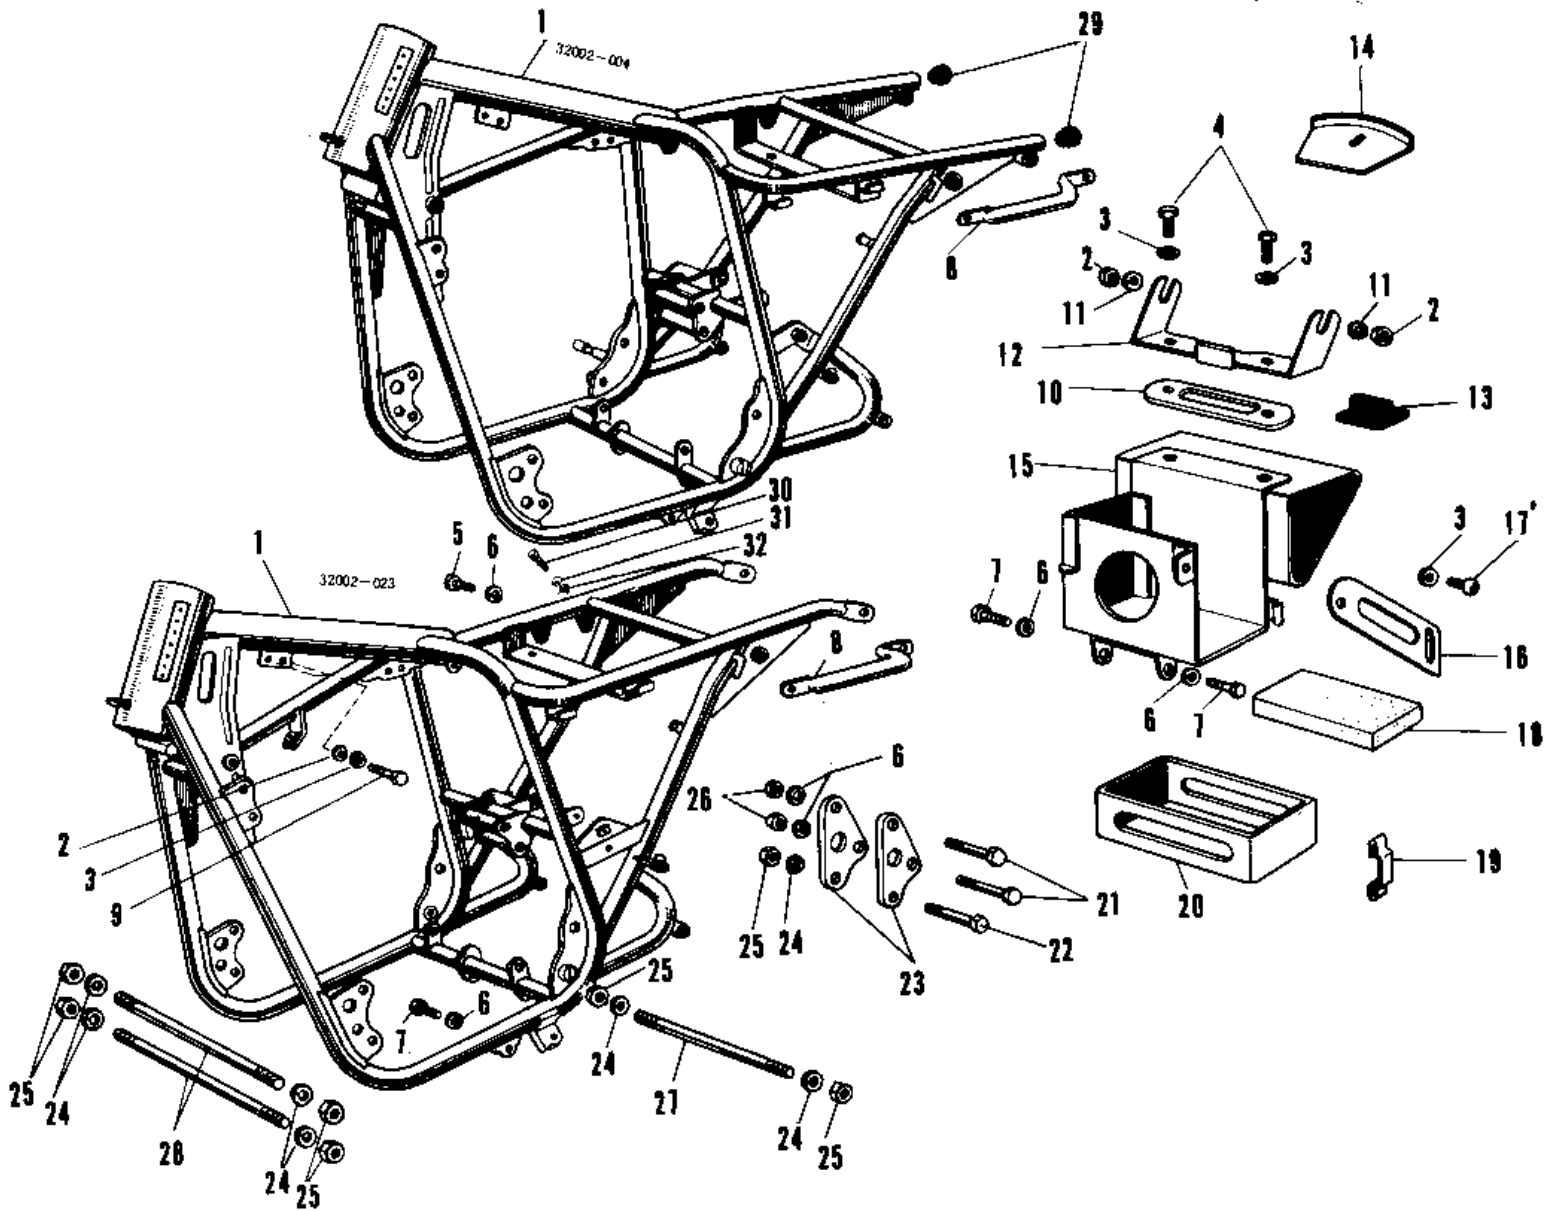

1968 Avenger PARTS DIAGRAM

FRAME A1/A7

1968 Avenger PARTS LIST

FRAME A1/A7

ITEM NAME	PART NUMBER	QUANTITY
UNAVAILABLE IN PRICE BOOK (Ref # 1)	32002-004	NA
FRAME (Ref # 1)	32002-023	NA
NUT 6MM (Ref # 2)	311B0600	6
WASHER SPRING 6MM (Ref # 3)	461F0600	7
BOLT-UPSET,6X16 (Ref # 4)	112G0616	2
BOLT-SMALL-UPSET,8X16 (Ref # 5)	115G0816	1
WASHER SPRING 8MM (Ref # 6)	461F0800	7
BOLT-SMALL-UPSET,8X16 (Ref # 7)	115G0816	4
GRIP FRAM (Ref # 8)	32109-010	1
BOLT-UPSET,6X35 (Ref # 9)	112G0635	4
NUT TOOL BOX SET (Ref # 10)	32100-009	1
WASHER PLAIN 6MM (Ref # 11)	411B0600	2
BRACKET RECTIFIER (Ref # 12)	32095-001	2
SEAT RECTIFIER RUBBER (Ref # 13)	32103-003	1
COVER AIR CLEANER (Ref # 14)	32104-002	1
BOX BATTERY - TOOL (Ref # 15)	32099-001	1
BAND BATTERY (Ref # 16)	32100-005	1
SCREW PAN HEAD 6X16 (Ref # 17)	220B0616	1
MAT BATTERY (Ref # 18)	32103-006	1
PROTECTOR BATTERY (Ref # 19)	31082-002	1
RUBBER BATTERY SUPPRT (Ref # 20)	32103-009	1
BOLT FLANGED,8X70 (Ref # 21)	92001-1583	2
BOLT,FLANGED,10X70 (Ref # 22)	92001-1618	(1
BOLT,FLANGED,10X70 (Ref # 22)	92001-1618	1
PLATE ENG REAR HOLDER (Ref # 23)	32030-006	2
WASHER SPRING 10MM (Ref # 24)	461F1000	7
NUT,10MM (Ref # 25)	314B1000	7
NUT,8MM (Ref # 26)	311B0800	2
BOLT ENG LOWER MOUNT (Ref # 27)	92091-003	1

1968 Avenger PARTS LIST

FRAME A1/A7

ITEM NAME	PART NUMBER	QUANTITY
BOLT,10X225 (Ref # 28)	92003-181	2
UNAVAILABLE IN PRICE BOOK (Ref # 29)	32112-003	2
SCREW PAN HEAD 6X10 (Ref # 30)	220B0610	1
WASHER SPRING 6MM (Ref # 31)	461F0600	1
WASHER PLAIN 6MM (Ref # 32)	410B0600	1