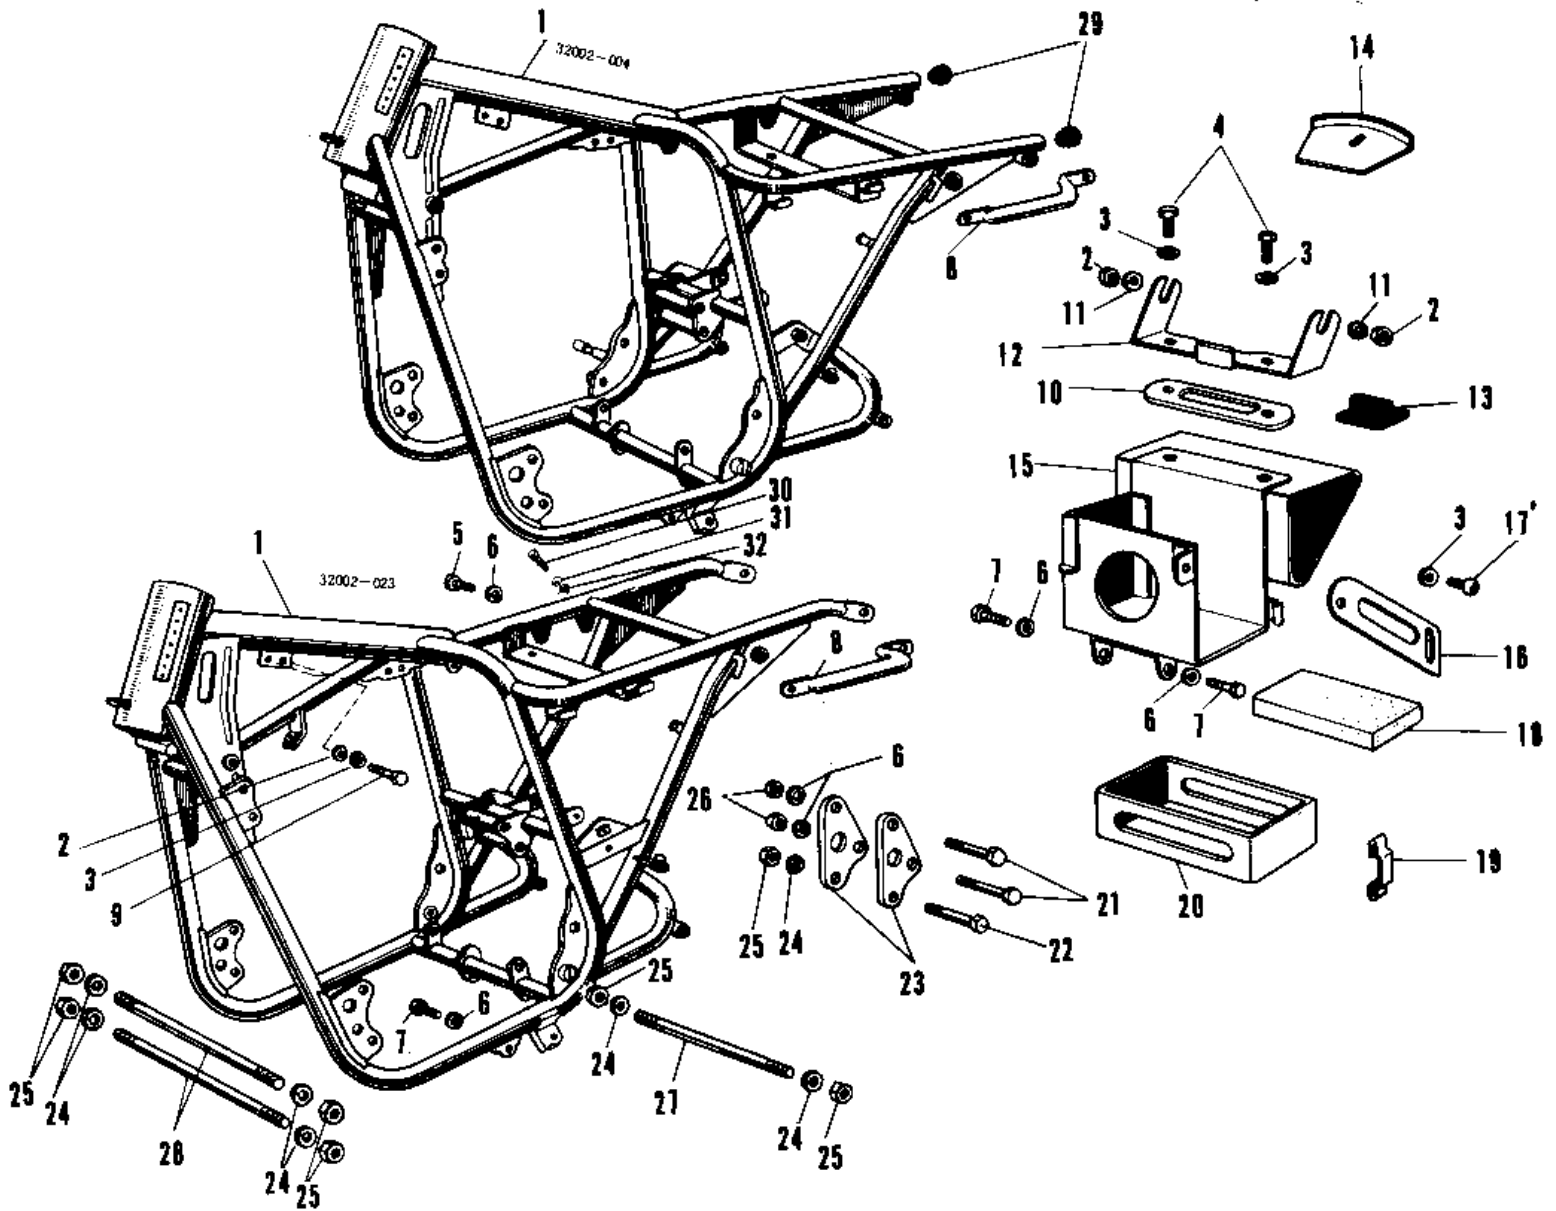

# 1968 Samurai PARTS DIAGRAM

FRAME A1/A7

# 1968 Samurai PARTS LIST

FRAME A1/A7

ITEM NAME	PART NUMBER	QUANTITY
UNAVAILABLE IN PRICE BOOK (Ref # 1)	32002-004	NA
FRAME (Ref # 1)	32002-023	NA
NUT 6MM (Ref # 2)	311B0600	6
WASHER SPRING 6MM (Ref # 3)	461F0600	7
BOLT-UPSET,6X16 (Ref # 4)	112G0616	2
BOLT-SMALL-UPSET,8X16 (Ref # 5)	115G0816	1
WASHER SPRING 8MM (Ref # 6)	461F0800	7
BOLT-SMALL-UPSET,8X16 (Ref # 7)	115G0816	4
GRIP FRAM (Ref # 8)	32109-010	1
BOLT-UPSET,6X35 (Ref # 9)	112G0635	4
NUT TOOL BOX SET (Ref # 10)	32100-009	1
WASHER PLAIN 6MM (Ref # 11)	411B0600	2
BRACKET RECTIFIER (Ref # 12)	32095-001	2
SEAT RECTIFIER RUBBER (Ref # 13)	32103-003	1
COVER AIR CLEANER (Ref # 14)	32104-002	1
BOX BATTERY - TOOL (Ref # 15)	32099-001	1
BAND BATTERY (Ref # 16)	32100-005	1
SCREW PAN HEAD 6X16 (Ref # 17)	220B0616	1
MAT BATTERY (Ref # 18)	32103-006	1
PROTECTOR BATTERY (Ref # 19)	31082-002	1
RUBBER BATTERY SUPPRT (Ref # 20)	32103-009	1
BOLT FLANGED,8X70 (Ref # 21)	92001-1583	2
BOLT,FLANGED,10X70 (Ref # 22)	92001-1618	(1
BOLT,FLANGED,10X70 (Ref # 22)	92001-1618	1
PLATE ENG REAR HOLDER (Ref # 23)	32030-006	2
WASHER SPRING 10MM (Ref # 24)	461F1000	7
NUT,10MM (Ref # 25)	314B1000	7
NUT,8MM (Ref # 26)	311B0800	2
BOLT ENG LOWER MOUNT (Ref # 27)	92091-003	1

# 1968 Samurai PARTS LIST

FRAME A1/A7

ITEM NAME	PART NUMBER	QUANTITY
BOLT,10X225 (Ref # 28)	92003-181	2
UNAVAILABLE IN PRICE BOOK (Ref # 29)	32112-003	2
SCREW PAN HEAD 6X10 (Ref # 30)	220B0610	1
WASHER SPRING 6MM (Ref # 31)	461F0600	1
WASHER PLAIN 6MM (Ref # 32)	410B0600	1