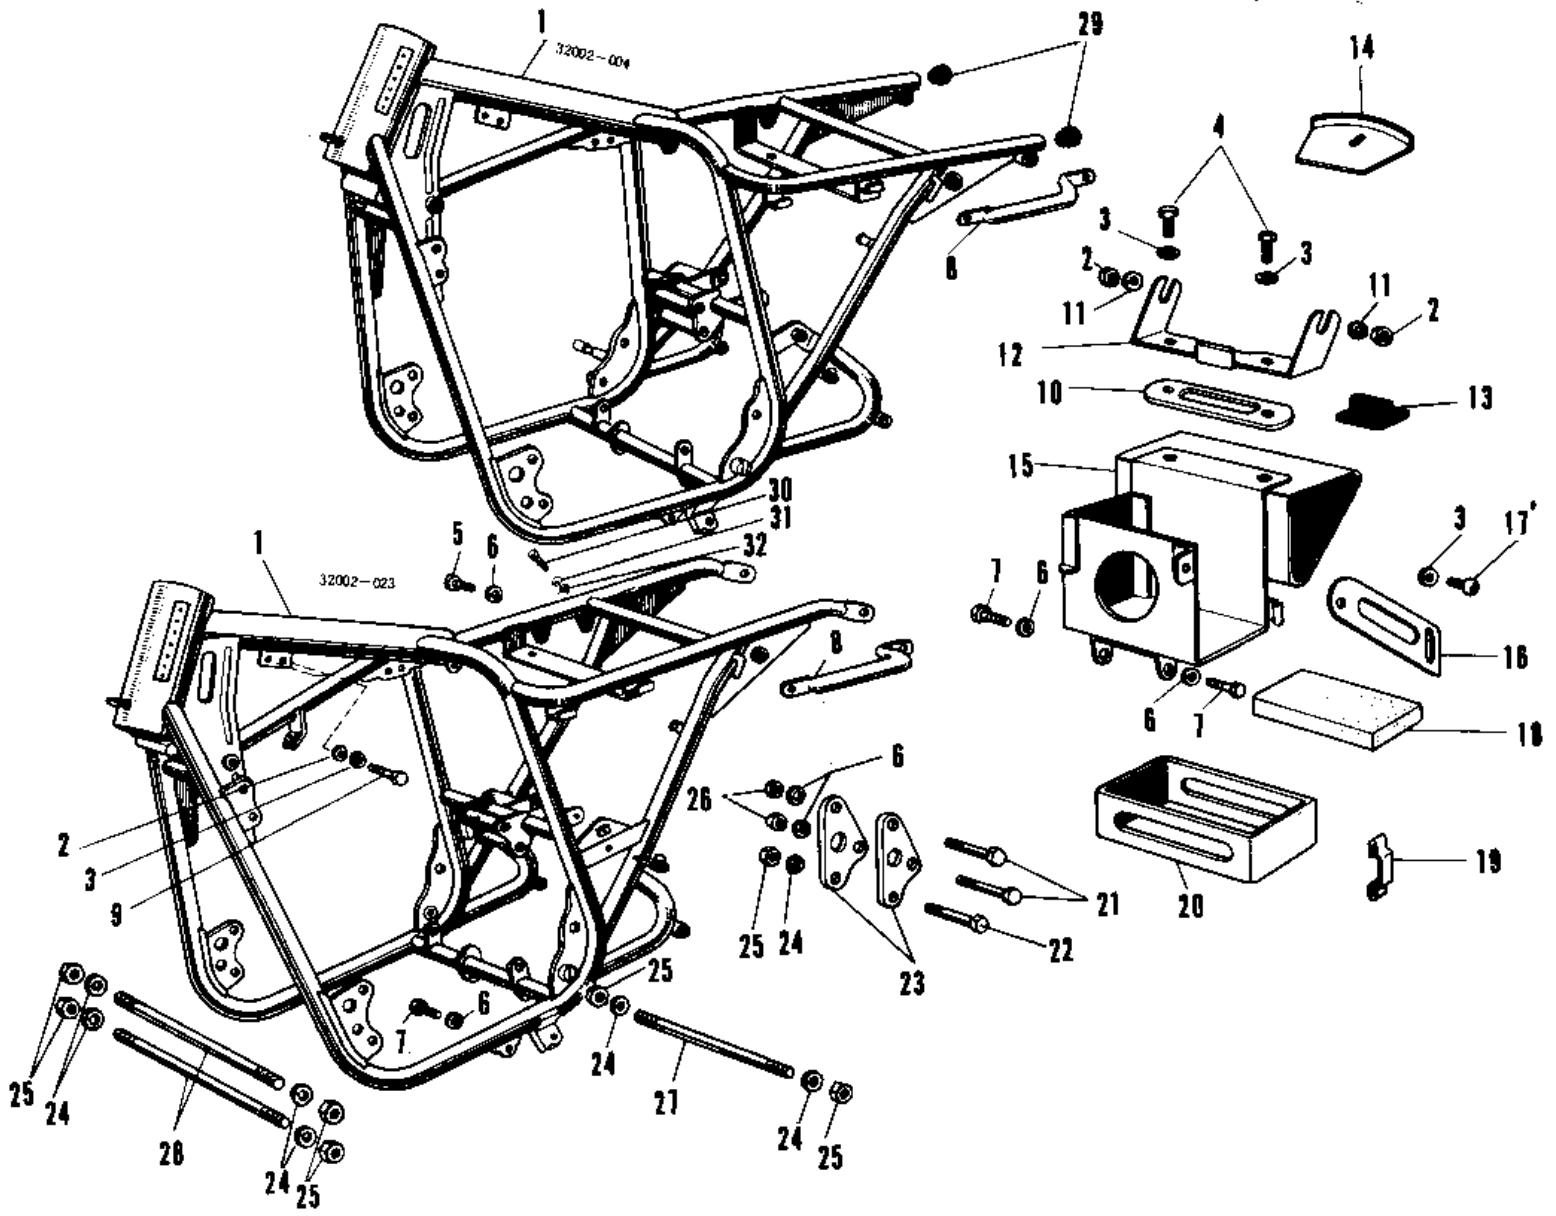

# 1969 Samurai PARTS DIAGRAM

FRAME A1/A7

# 1969 Samurai PARTS LIST

FRAME A1/A7

ITEM NAME	PART NUMBER	QUANTITY
UNAVAILABLE IN PRICE BOOK (Ref # 1)	32002-004	NA
FRAME (Ref # 1)	32002-023	NA
NUT 6MM (Ref # 2)	311B0600	6
WASHER SPRING 6MM (Ref # 3)	461F0600	7
BOLT-UPSET,6X16 (Ref # 4)	112G0616	2
BOLT-SMALL-UPSET,8X16 (Ref # 5)	115G0816	1
WASHER SPRING 8MM (Ref # 6)	461F0800	7
BOLT-SMALL-UPSET,8X16 (Ref # 7)	115G0816	4
GRIP FRAM (Ref # 8)	32109-010	1
BOLT-UPSET,6X35 (Ref # 9)	112G0635	4
NUT TOOL BOX SET (Ref # 10)	32100-009	1
WASHER PLAIN 6MM (Ref # 11)	411B0600	2
BRACKET RECTIFIER (Ref # 12)	32095-001	2
SEAT RECTIFIER RUBBER (Ref # 13)	32103-003	1
COVER AIR CLEANER (Ref # 14)	32104-002	1
BOX BATTERY - TOOL (Ref # 15)	32099-001	1
BAND BATTERY (Ref # 16)	32100-005	1
SCREW PAN HEAD 6X16 (Ref # 17)	220B0616	1
MAT BATTERY (Ref # 18)	32103-006	1
PROTECTOR BATTERY (Ref # 19)	31082-002	1
RUBBER BATTERY SUPPRT (Ref # 20)	32103-009	1
BOLT FLANGED,8X70 (Ref # 21)	92001-1583	2
BOLT,FLANGED,10X70 (Ref # 22)	92001-1618	(1
BOLT,FLANGED,10X70 (Ref # 22)	92001-1618	1
PLATE ENG REAR HOLDER (Ref # 23)	32030-006	2
WASHER SPRING 10MM (Ref # 24)	461F1000	7
NUT,10MM (Ref # 25)	314B1000	7
NUT,8MM (Ref # 26)	311B0800	2
BOLT ENG LOWER MOUNT (Ref # 27)	92091-003	1

# 1969 Samurai PARTS LIST

FRAME A1/A7

<b>ITEM NAME</b>	<b>PART NUMBER</b>	<b>QUANTITY</b>
BOLT,10X225 (Ref # 28)	92003-181	2
UNAVAILABLE IN PRICE BOOK (Ref # 29)	32112-003	2
SCREW PAN HEAD 6X10 (Ref # 30)	220B0610	1
WASHER SPRING 6MM (Ref # 31)	461F0600	1
WASHER PLAIN 6MM (Ref # 32)	410B0600	1