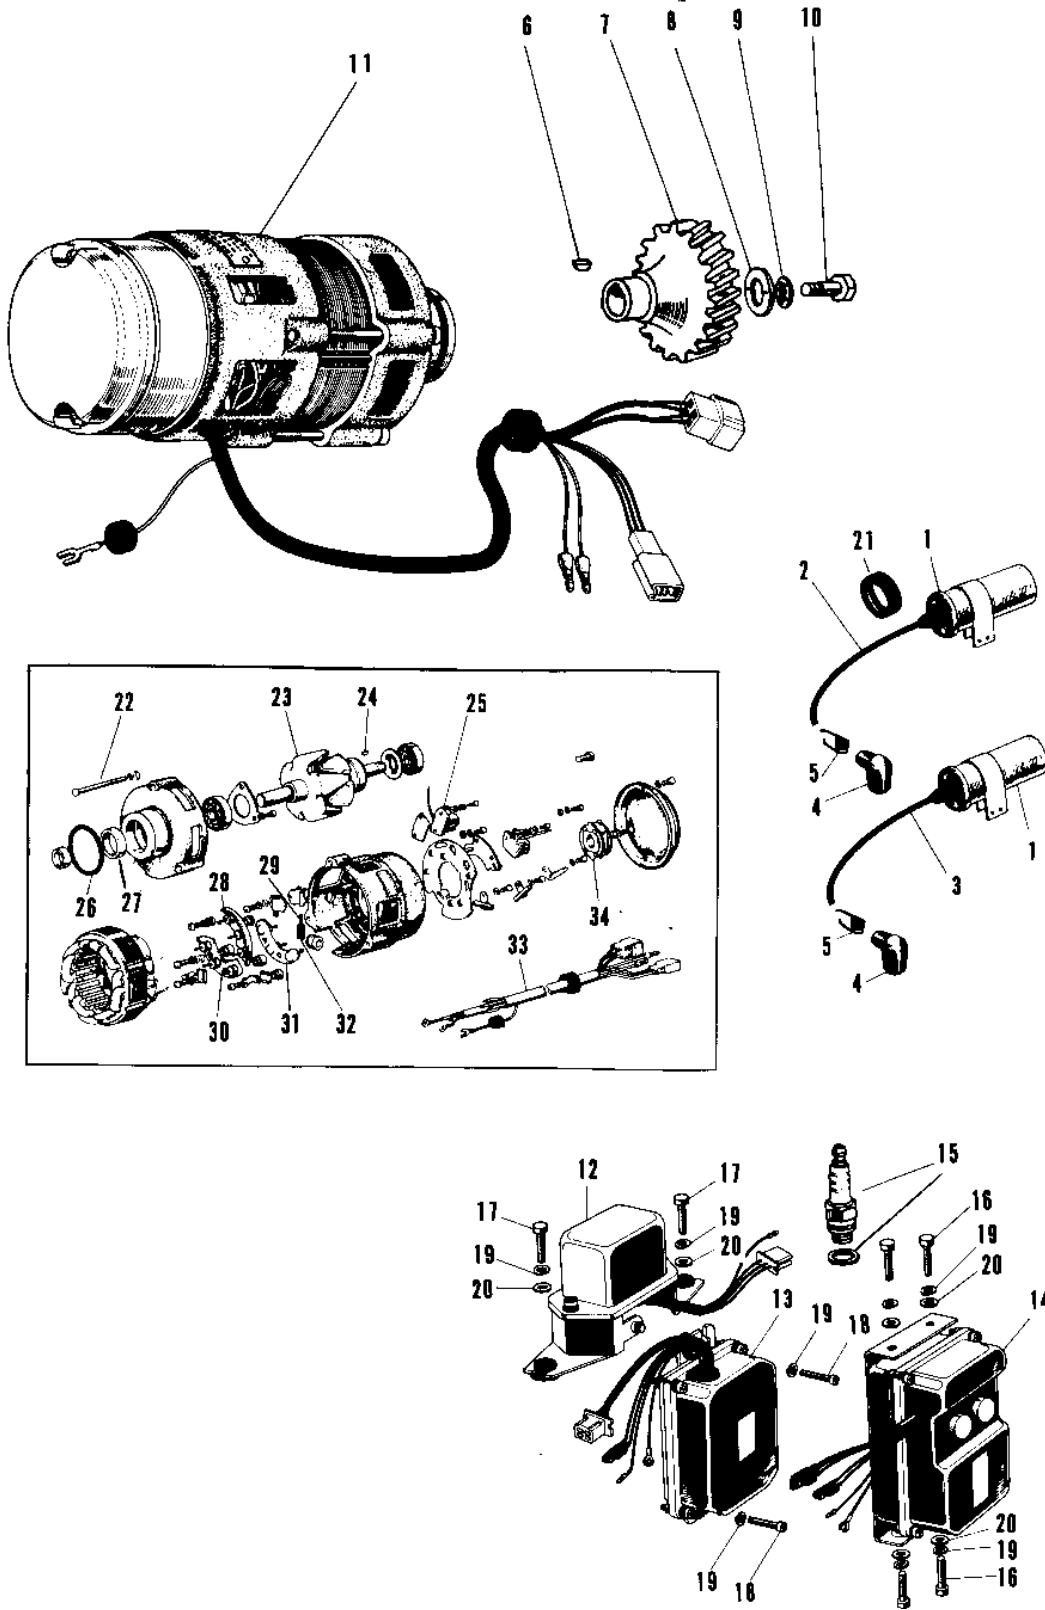

# 1968 Avenger SS PARTS DIAGRAM

IGNITION CDI

## IGNITION CDI

ITEM NAME	PART NUMBER	QUANTITY
COIL IGNITION (Ref # 1)	21121-031	2
CORD HIGH TENSION R.H (Ref # 2)	21133-007	1
CORD HIGH TENSION L.H (Ref # 3)	21133-008	1
CAP SPARK PLUG (Ref # 4)	21130-009	2
SPRING-SPARK PLUG CAP (Ref # 5)	92101-001	2
WOODRUFF KEY (Ref # 6)	510A3100	1
GEAR DYNAMO (Ref # 7)	21069-006	1
WASHER PLAIN 8MM (Ref # 8)	92022-079	1
WASHER LOCK 8MM (Ref # 9)	463H0800	1
BOLT,8X20 (Ref # 10)	115G0820	1
DYNAMO (Ref # 11)	21001-015	1
UNAVAILABLE IN PRICE BOOK (Ref # 12)	21072-005	1
IGNITION UNIT A (Ref # 13)	21119-005	1
IGNITION UNIT B (Ref # 14)	21120-001	1
UNAVAILABLE IN PRICE BOOK (Ref # 15)	92070-016	2
BOLT-UPSET,6X16 (Ref # 16)	112G0616	4
BOLT-UPSET (Ref # 17)	112G0618	2
SCREW PAN HEAD 6X12 (Ref # 18)	220B0612	4
WASHER SPRING 6MM (Ref # 19)	461F0600	8
WASHER PLAIN 6MM (Ref # 20)	410B0600	8
UNAVAILABLE IN PRICE BOOK (Ref # 21)	92073-009	1
SCREW-PAN-CROS (Ref # 22)	220B0570	3
ROTOR (Ref # 23)	21007-013	1
WOODRUFF KEY (Ref # 24)	92038-012	1
PICK UP (Ref # 25)	21152-002	1
"0" RING (Ref # 26)	92055-032	1
OIL SEAL SC20307 (Ref # 27)	92050-031	1
RECTIFIER A (Ref # 28)	21151-001	1
SPRING CARBON BRUSH (Ref # 29)	21089-006	2

# 1968 Avenger SS PARTS LIST

## IGNITION CDI

ITEM NAME	PART NUMBER	QUANTITY
RECTIFIER C (Ref # 30)	21151-003	1
RECTIFIER B (Ref # 31)	21151-002	1
BRUSH CARBON (Ref # 32)	21088-010	2
WIRING HARNESS (Ref # 33)	21029-010	1
ROTOR S.G. (Ref # 34)	21007-014	1