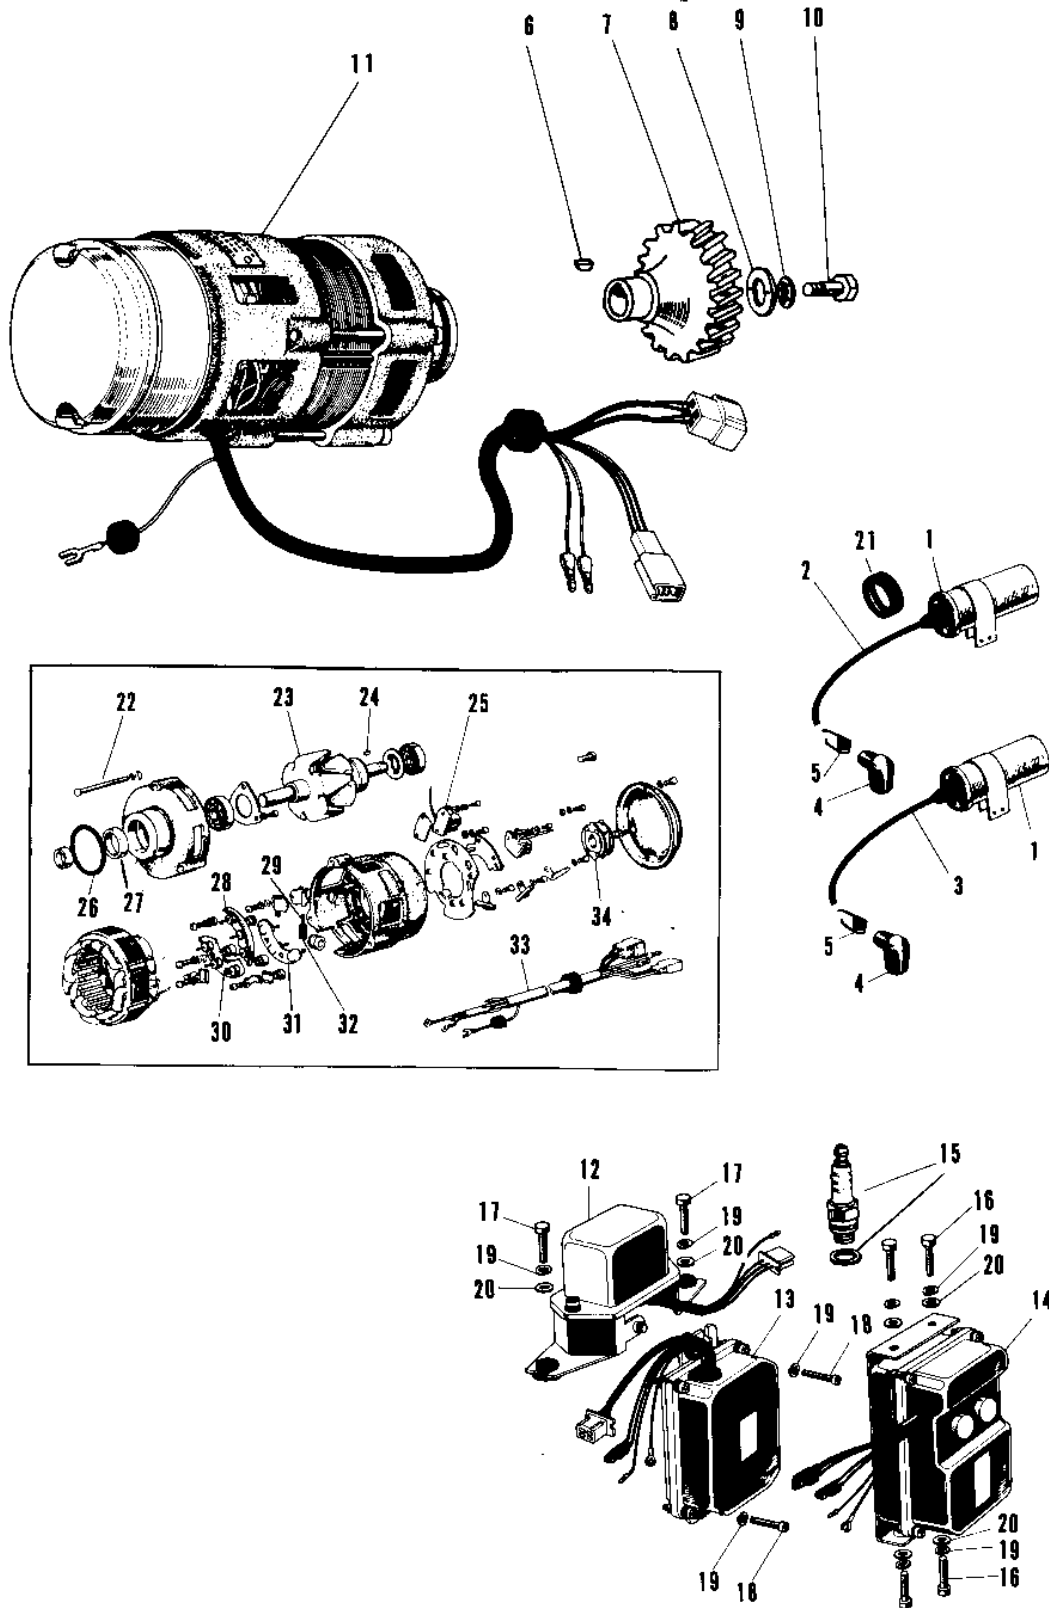

## 1970 Avenger PARTS DIAGRAM IGNITION CDI

### IGNITION CDI

ITEM NAME	PART NUMBER	QUANTITY
COIL IGNITION (Ref # 1)	21121-031	1
CORD HIGH TENSION R.H (Ref # 2)	21133-007	1
CORD HIGH TENSION L.H (Ref # 3)	21133-008	1
CAP SPARK PLUG (Ref # 4)	21130-009	1
SPRING-SPARK PLUG CAP (Ref # 5)	92101-001	1
WOODRUFF KEY (Ref # 6)	510A3100	1
GEAR DYNAMO (Ref # 7)	21069-006	1
WASHER PLAIN 8MM (Ref # 8)	92022-079	1
WASHER LOCK 8MM (Ref # 9)	463H0800	1
BOLT,8X20 (Ref # 10)	115G0820	1
DYNAMO (Ref # 11)	21001-015	1
UNAVAILABLE IN PRICE BOOK (Ref # 12)	21072-005	1
IGNITION UNIT A (Ref # 13)	21119-005	1
IGNITION UNIT B (Ref # 14)	21120-001	1
UNAVAILABLE IN PRICE BOOK (Ref # 15)	92070-016	1
BOLT-UPSET,6X16 (Ref # 16)	112G0616	1
BOLT-UPSET (Ref # 17)	112G0618	1
SCREW PAN HEAD 6X12 (Ref # 18)	220B0612	1
WASHER SPRING 6MM (Ref # 19)	461F0600	1
WASHER PLAIN 6MM (Ref # 20)	410B0600	1
UNAVAILABLE IN PRICE BOOK (Ref # 21)	92073-009	1
SCREW-PAN-CROS (Ref # 22)	220B0570	1
ROTOR (Ref # 23)	21007-013	1
WOODRUFF KEY (Ref # 24)	92038-012	1
PICK UP (Ref # 25)	21152-002	1
"0" RING (Ref # 26)	92055-032	1
OIL SEAL SC20307 (Ref # 27)	92050-031	1
RECTIFIER A (Ref # 28)	21151-001	1
SPRING CARBON BRUSH (Ref # 29)	21089-006	1

## 1970 Avenger PARTS LIST

### IGNITION CDI

ITEM NAME	PART NUMBER	QUANTITY
RECTIFIER C (Ref # 30)	21151-003	1
RECTIFIER B (Ref # 31)	21151-002	1
BRUSH CARBON (Ref # 32)	21088-010	1
WIRING HARNESS (Ref # 33)	21029-010	1
ROTOR S.G. (Ref # 34)	21007-014	1