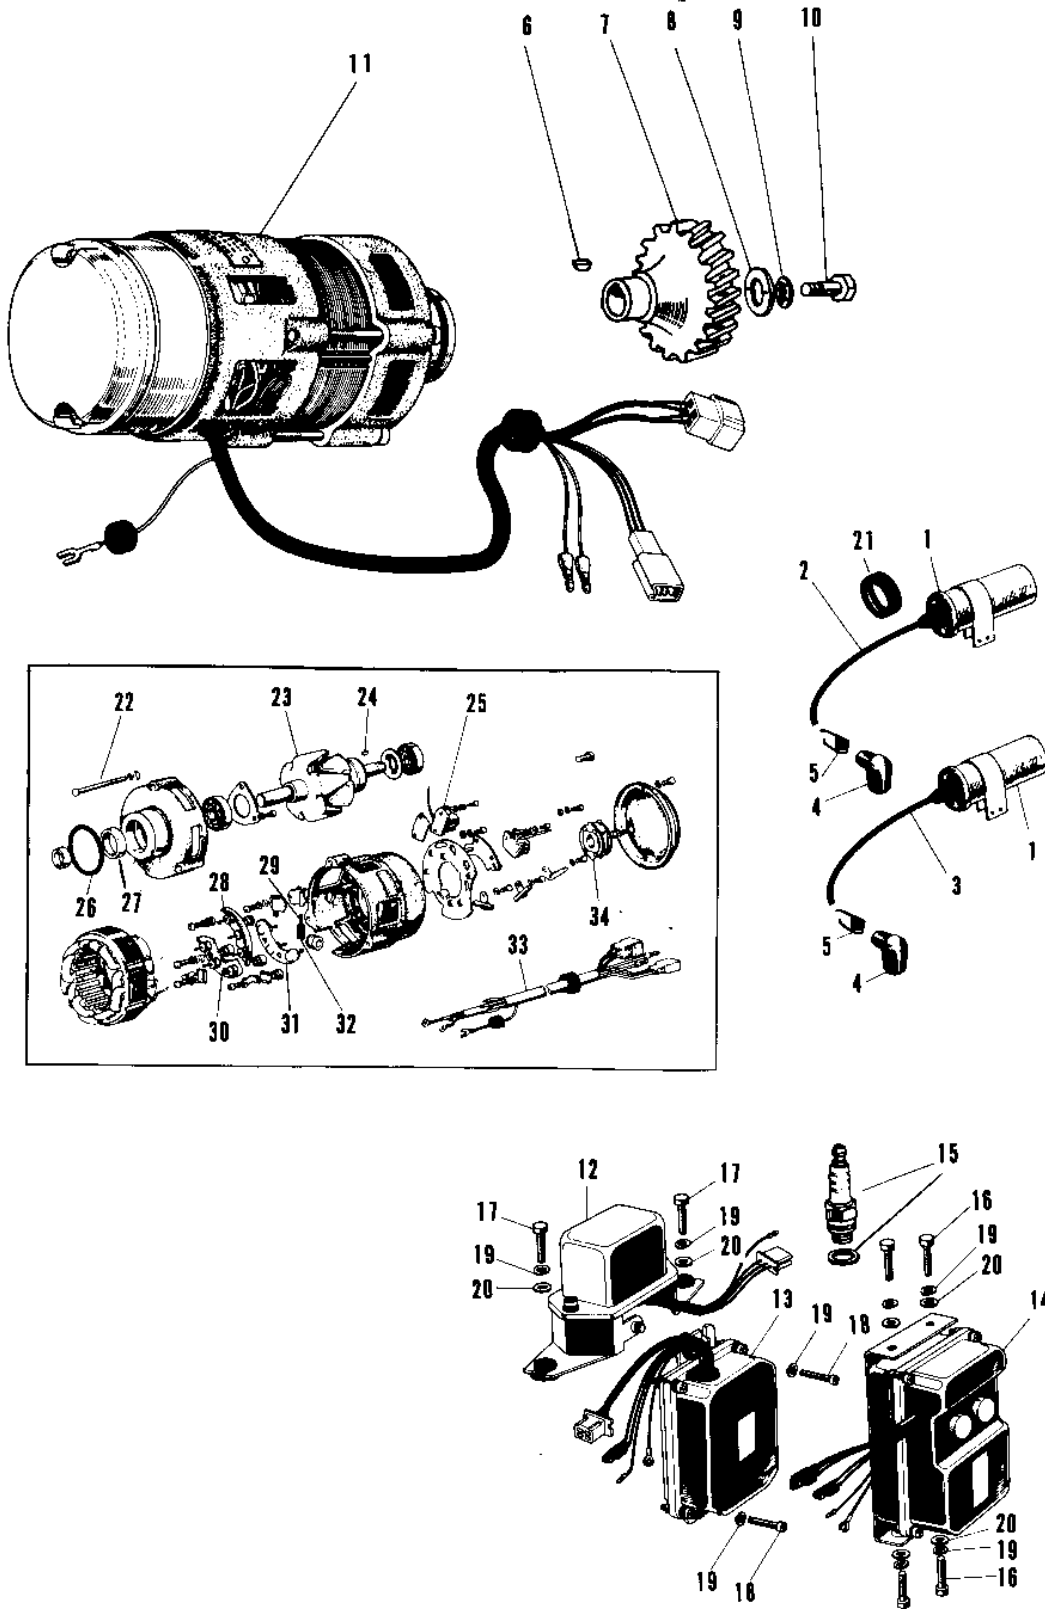

# 1969 Avenger PARTS DIAGRAM

IGNITION CDI

## IGNITION CDI

ITEM NAME	PART NUMBER	QUANTITY
COIL IGNITION (Ref # 1)	21121-031	2
CORD HIGH TENSION R.H (Ref # 2)	21133-007	1
CORD HIGH TENSION L.H (Ref # 3)	21133-008	1
CAP SPARK PLUG (Ref # 4)	21130-009	2
SPRING-SPARK PLUG CAP (Ref # 5)	92101-001	2
WOODRUFF KEY (Ref # 6)	510A3100	1
GEAR DYNAMO (Ref # 7)	21069-006	1
WASHER PLAIN 8MM (Ref # 8)	92022-079	1
WASHER LOCK 8MM (Ref # 9)	463H0800	1
BOLT,8X20 (Ref # 10)	115G0820	1
DYNAMO (Ref # 11)	21001-015	1
UNAVAILABLE IN PRICE BOOK (Ref # 12)	21072-005	1
IGNITION UNIT A (Ref # 13)	21119-005	1
IGNITION UNIT B (Ref # 14)	21120-001	1
UNAVAILABLE IN PRICE BOOK (Ref # 15)	92070-016	2
BOLT-UPSET,6X16 (Ref # 16)	112G0616	4
BOLT-UPSET (Ref # 17)	112G0618	2
SCREW PAN HEAD 6X12 (Ref # 18)	220B0612	4
WASHER SPRING 6MM (Ref # 19)	461F0600	8
WASHER PLAIN 6MM (Ref # 20)	410B0600	8
UNAVAILABLE IN PRICE BOOK (Ref # 21)	92073-009	1
SCREW-PAN-CROS (Ref # 22)	220B0570	3
ROTOR (Ref # 23)	21007-013	1
WOODRUFF KEY (Ref # 24)	92038-012	1
PICK UP (Ref # 25)	21152-002	1
"0" RING (Ref # 26)	92055-032	1
OIL SEAL SC20307 (Ref # 27)	92050-031	1
RECTIFIER A (Ref # 28)	21151-001	1
SPRING CARBON BRUSH (Ref # 29)	21089-006	2

# 1969 Avenger PARTS LIST

## IGNITION CDI

ITEM NAME	PART NUMBER	QUANTITY
RECTIFIER C (Ref # 30)	21151-003	1
RECTIFIER B (Ref # 31)	21151-002	1
BRUSH CARBON (Ref # 32)	21088-010	2
WIRING HARNESS (Ref # 33)	21029-010	1
ROTOR S.G. (Ref # 34)	21007-014	1