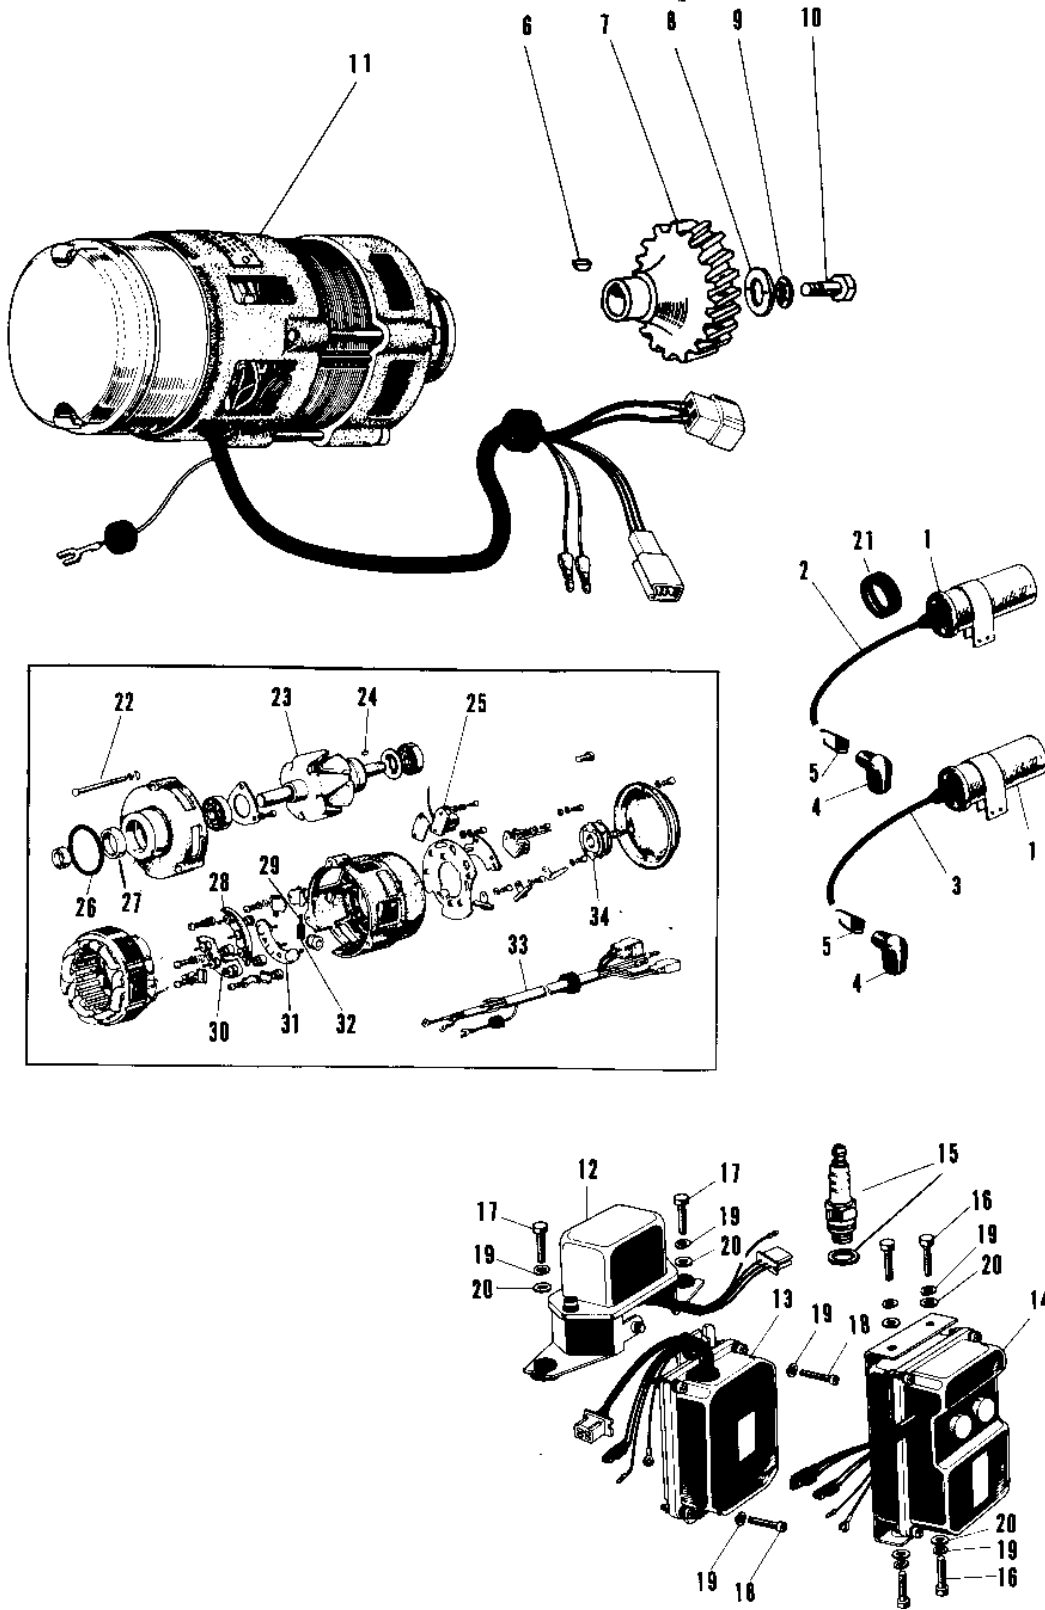

1969 Avenger PARTS DIAGRAM

IGNITION CDI

1969 Avenger PARTS LIST

IGNITION CDI

ITEM NAME	PART NUMBER	QUANTITY
COIL IGNITION (Ref # 1)	21121-031	2
CORD HIGH TENSION R.H (Ref # 2)	21133-007	1
CORD HIGH TENSION L.H (Ref # 3)	21133-008	1
CAP SPARK PLUG (Ref # 4)	21130-009	2
SPRING-SPARK PLUG CAP (Ref # 5)	92101-001	2
WOODRUFF KEY (Ref # 6)	510A3100	1
GEAR DYNAMO (Ref # 7)	21069-006	1
WASHER PLAIN 8MM (Ref # 8)	92022-079	1
WASHER LOCK 8MM (Ref # 9)	463H0800	1
BOLT,8X20 (Ref # 10)	115G0820	1
DYNAMO (Ref # 11)	21001-015	1
UNAVAILABLE IN PRICE BOOK (Ref # 12)	21072-005	1
IGNITION UNIT A (Ref # 13)	21119-005	1
IGNITION UNIT B (Ref # 14)	21120-001	1
UNAVAILABLE IN PRICE BOOK (Ref # 15)	92070-016	2
BOLT-UPSET,6X16 (Ref # 16)	112G0616	4
BOLT-UPSET (Ref # 17)	112G0618	2
SCREW PAN HEAD 6X12 (Ref # 18)	220B0612	4
WASHER SPRING 6MM (Ref # 19)	461F0600	8
WASHER PLAIN 6MM (Ref # 20)	410B0600	8
UNAVAILABLE IN PRICE BOOK (Ref # 21)	92073-009	1
SCREW-PAN-CROS (Ref # 22)	220B0570	3
ROTOR (Ref # 23)	21007-013	1
WOODRUFF KEY (Ref # 24)	92038-012	1
PICK UP (Ref # 25)	21152-002	1
"0" RING (Ref # 26)	92055-032	1
OIL SEAL SC20307 (Ref # 27)	92050-031	1
RECTIFIER A (Ref # 28)	21151-001	1
SPRING CARBON BRUSH (Ref # 29)	21089-006	2

1969 Avenger PARTS LIST

IGNITION CDI

ITEM NAME	PART NUMBER	QUANTITY
RECTIFIER C (Ref # 30)	21151-003	1
RECTIFIER B (Ref # 31)	21151-002	1
BRUSH CARBON (Ref # 32)	21088-010	2
WIRING HARNESS (Ref # 33)	21029-010	1
ROTOR S.G. (Ref # 34)	21007-014	1