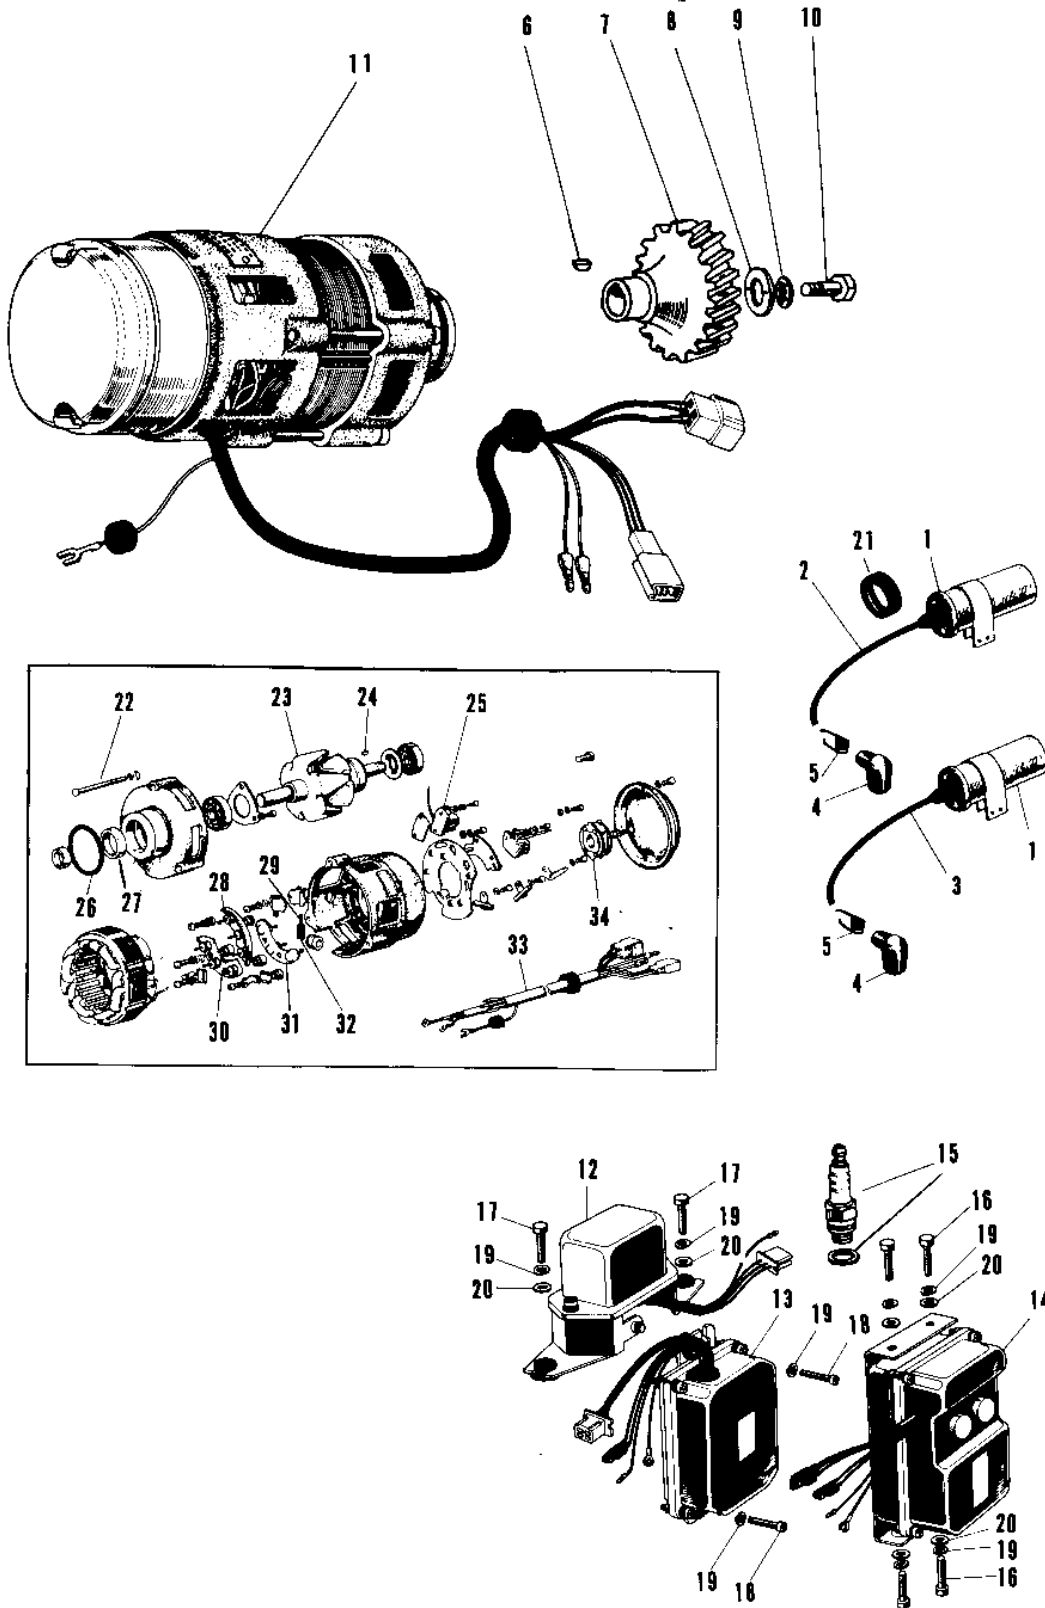

1967 Avenger PARTS DIAGRAM

IGNITION CDI

1967 Avenger PARTS LIST

IGNITION CDI

ITEM NAME	PART NUMBER	QUANTITY
COIL IGNITION (Ref # 1)	21121-031	1
CORD HIGH TENSION R.H (Ref # 2)	21133-007	1
CORD HIGH TENSION L.H (Ref # 3)	21133-008	1
CAP SPARK PLUG (Ref # 4)	21130-009	1
SPRING-SPARK PLUG CAP (Ref # 5)	92101-001	1
WOODRUFF KEY (Ref # 6)	510A3100	1
GEAR DYNAMO (Ref # 7)	21069-006	1
WASHER PLAIN 8MM (Ref # 8)	92022-079	1
WASHER LOCK 8MM (Ref # 9)	463H0800	1
BOLT,8X20 (Ref # 10)	115G0820	1
DYNAMO (Ref # 11)	21001-015	1
UNAVAILABLE IN PRICE BOOK (Ref # 12)	21072-005	1
IGNITION UNIT A (Ref # 13)	21119-005	1
IGNITION UNIT B (Ref # 14)	21120-001	1
UNAVAILABLE IN PRICE BOOK (Ref # 15)	92070-016	1
BOLT-UPSET,6X16 (Ref # 16)	112G0616	1
BOLT-UPSET (Ref # 17)	112G0618	1
SCREW PAN HEAD 6X12 (Ref # 18)	220B0612	1
WASHER SPRING 6MM (Ref # 19)	461F0600	1
WASHER PLAIN 6MM (Ref # 20)	410B0600	1
UNAVAILABLE IN PRICE BOOK (Ref # 21)	92073-009	1
SCREW-PAN-CROS (Ref # 22)	220B0570	1
ROTOR (Ref # 23)	21007-013	1
WOODRUFF KEY (Ref # 24)	92038-012	1
PICK UP (Ref # 25)	21152-002	1
"0" RING (Ref # 26)	92055-032	1
OIL SEAL SC20307 (Ref # 27)	92050-031	1
RECTIFIER A (Ref # 28)	21151-001	1
SPRING CARBON BRUSH (Ref # 29)	21089-006	1

1967 Avenger PARTS LIST

IGNITION CDI

ITEM NAME	PART NUMBER	QUANTITY
RECTIFIER C (Ref # 30)	21151-003	1
RECTIFIER B (Ref # 31)	21151-002	1
BRUSH CARBON (Ref # 32)	21088-010	1
WIRING HARNESS (Ref # 33)	21029-010	1
ROTOR S.G. (Ref # 34)	21007-014	1