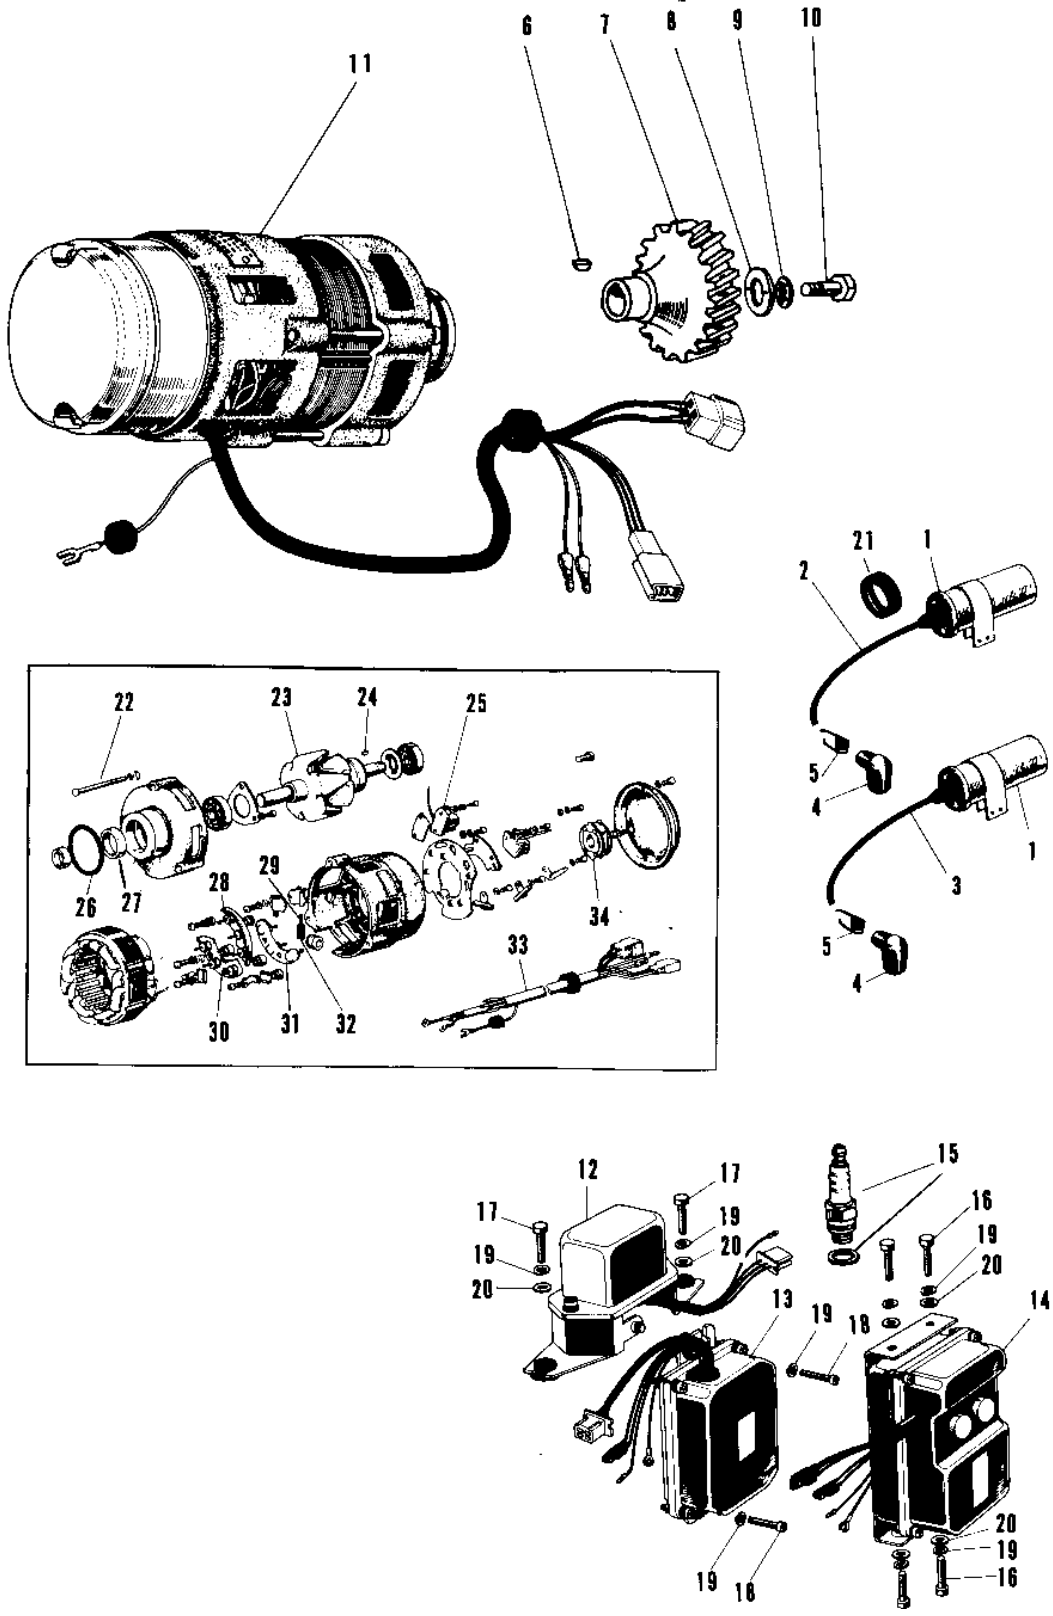

# 1967 A1SS PARTS DIAGRAM

IGNITION CDI

# 1967 A1SS PARTS LIST

## IGNITION CDI

ITEM NAME	PART NUMBER	QUANTITY
COIL IGNITION (Ref # 1)	21121-031	2
CORD HIGH TENSION R.H (Ref # 2)	21133-007	1
CORD HIGH TENSION L.H (Ref # 3)	21133-008	1
CAP SPARK PLUG (Ref # 4)	21130-009	2
SPRING-SPARK PLUG CAP (Ref # 5)	92101-001	2
WOODRUFF KEY (Ref # 6)	510A3100	1
GEAR DYNAMO (Ref # 7)	21069-006	1
WASHER PLAIN 8MM (Ref # 8)	92022-079	1
WASHER LOCK 8MM (Ref # 9)	463H0800	1
BOLT,8X20 (Ref # 10)	115G0820	1
DYNAMO (Ref # 11)	21001-015	1
UNAVAILABLE IN PRICE BOOK (Ref # 12)	21072-005	1
IGNITION UNIT A (Ref # 13)	21119-005	1
IGNITION UNIT B (Ref # 14)	21120-001	1
UNAVAILABLE IN PRICE BOOK (Ref # 15)	92070-016	2
BOLT-UPSET,6X16 (Ref # 16)	112G0616	4
BOLT-UPSET (Ref # 17)	112G0618	2
SCREW PAN HEAD 6X12 (Ref # 18)	220B0612	4
WASHER SPRING 6MM (Ref # 19)	461F0600	8
WASHER PLAIN 6MM (Ref # 20)	410B0600	8
UNAVAILABLE IN PRICE BOOK (Ref # 21)	92073-009	1
SCREW-PAN-CROS (Ref # 22)	220B0570	3
ROTOR (Ref # 23)	21007-013	1
WOODRUFF KEY (Ref # 24)	92038-012	1
PICK UP (Ref # 25)	21152-002	1
"0" RING (Ref # 26)	92055-032	1
OIL SEAL SC20307 (Ref # 27)	92050-031	1
RECTIFIER A (Ref # 28)	21151-001	1
SPRING CARBON BRUSH (Ref # 29)	21089-006	2

## IGNITION CDI

ITEM NAME	PART NUMBER	QUANTITY
RECTIFIER C (Ref # 30)	21151-003	1
RECTIFIER B (Ref # 31)	21151-002	1
BRUSH CARBON (Ref # 32)	21088-010	2
WIRING HARNESS (Ref # 33)	21029-010	1
ROTOR S.G. (Ref # 34)	21007-014	1