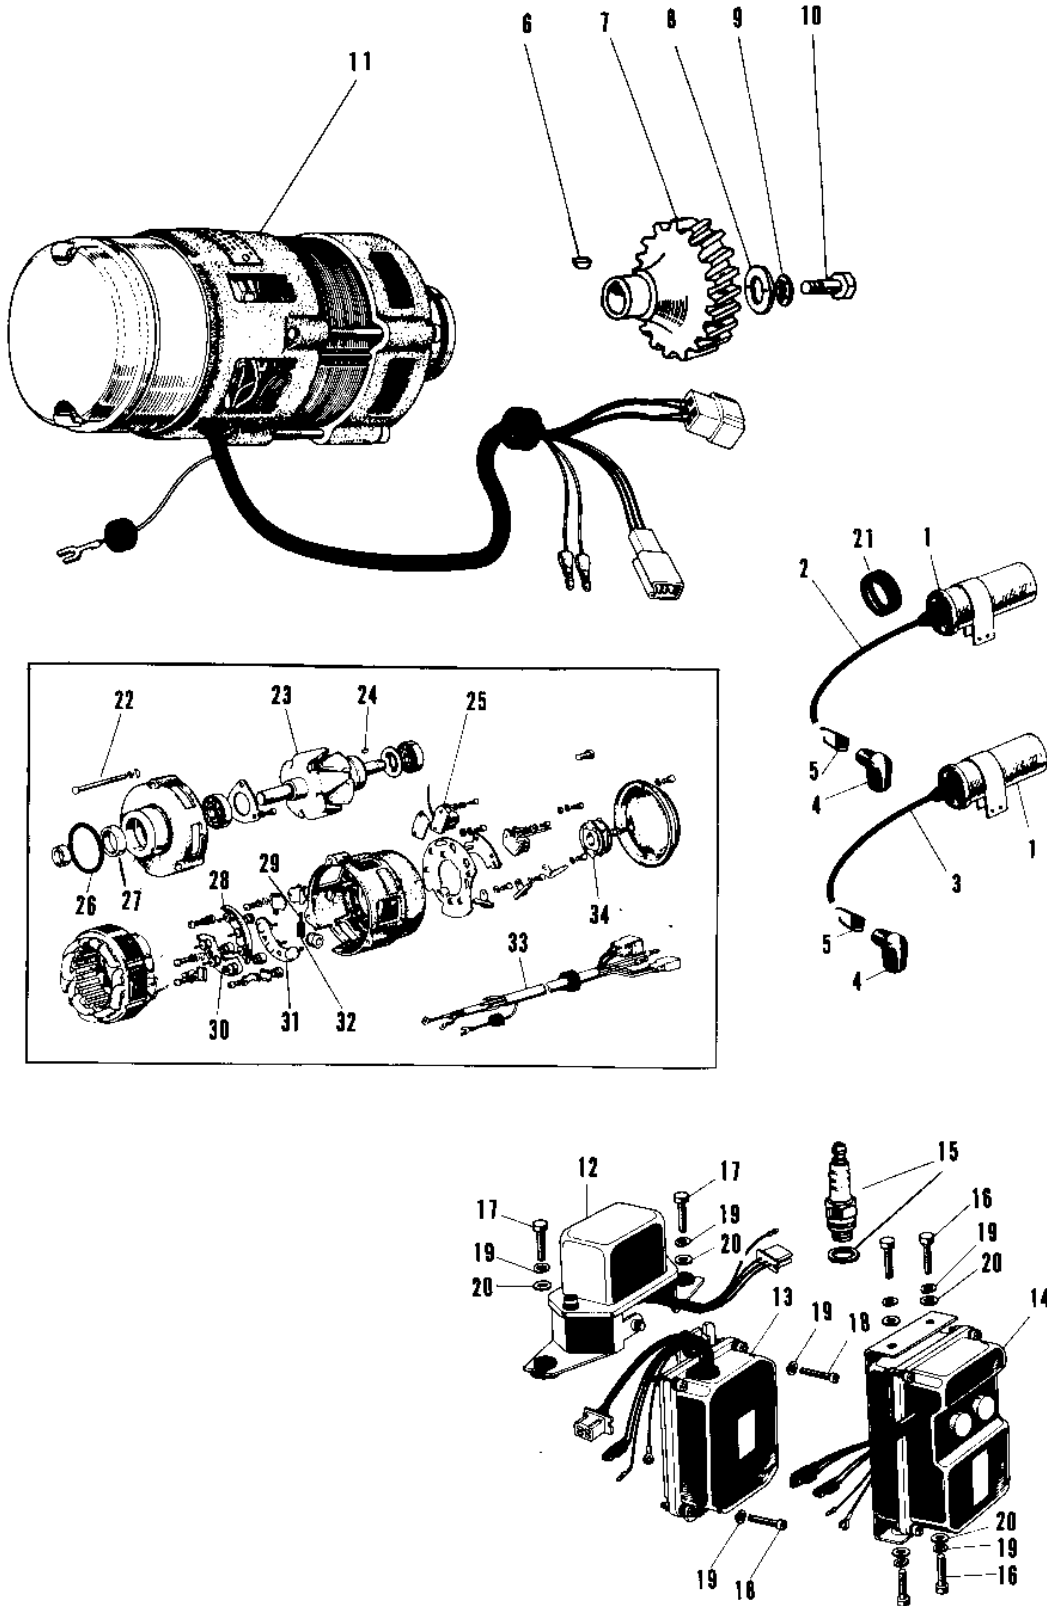

1967 Samurai PARTS DIAGRAM

IGNITION CDI

1967 Samurai PARTS LIST

IGNITION CDI

ITEM NAME	PART NUMBER	QUANTITY
COIL IGNITION (Ref # 1)	21121-031	1
CORD HIGH TENSION R.H (Ref # 2)	21133-007	1
CORD HIGH TENSION L.H (Ref # 3)	21133-008	1
CAP SPARK PLUG (Ref # 4)	21130-009	1
SPRING-SPARK PLUG CAP (Ref # 5)	92101-001	1
WOODRUFF KEY (Ref # 6)	510A3100	1
GEAR DYNAMO (Ref # 7)	21069-006	1
WASHER PLAIN 8MM (Ref # 8)	92022-079	1
WASHER LOCK 8MM (Ref # 9)	463H0800	1
BOLT,8X20 (Ref # 10)	115G0820	1
DYNAMO (Ref # 11)	21001-015	1
UNAVAILABLE IN PRICE BOOK (Ref # 12)	21072-005	1
IGNITION UNIT A (Ref # 13)	21119-005	1
IGNITION UNIT B (Ref # 14)	21120-001	1
UNAVAILABLE IN PRICE BOOK (Ref # 15)	92070-016	1
BOLT-UPSET,6X16 (Ref # 16)	112G0616	1
BOLT-UPSET (Ref # 17)	112G0618	1
SCREW PAN HEAD 6X12 (Ref # 18)	220B0612	1
WASHER SPRING 6MM (Ref # 19)	461F0600	1
WASHER PLAIN 6MM (Ref # 20)	410B0600	1
UNAVAILABLE IN PRICE BOOK (Ref # 21)	92073-009	1
SCREW-PAN-CROS (Ref # 22)	220B0570	1
ROTOR (Ref # 23)	21007-013	1
WOODRUFF KEY (Ref # 24)	92038-012	1
PICK UP (Ref # 25)	21152-002	1
"0" RING (Ref # 26)	92055-032	1
OIL SEAL SC20307 (Ref # 27)	92050-031	1
RECTIFIER A (Ref # 28)	21151-001	1
SPRING CARBON BRUSH (Ref # 29)	21089-006	1

1967 Samurai PARTS LIST

IGNITION CDI

ITEM NAME	PART NUMBER	QUANTITY
RECTIFIER C (Ref # 30)	21151-003	1
RECTIFIER B (Ref # 31)	21151-002	1
BRUSH CARBON (Ref # 32)	21088-010	1
WIRING HARNESS (Ref # 33)	21029-010	1
ROTOR S.G. (Ref # 34)	21007-014	1