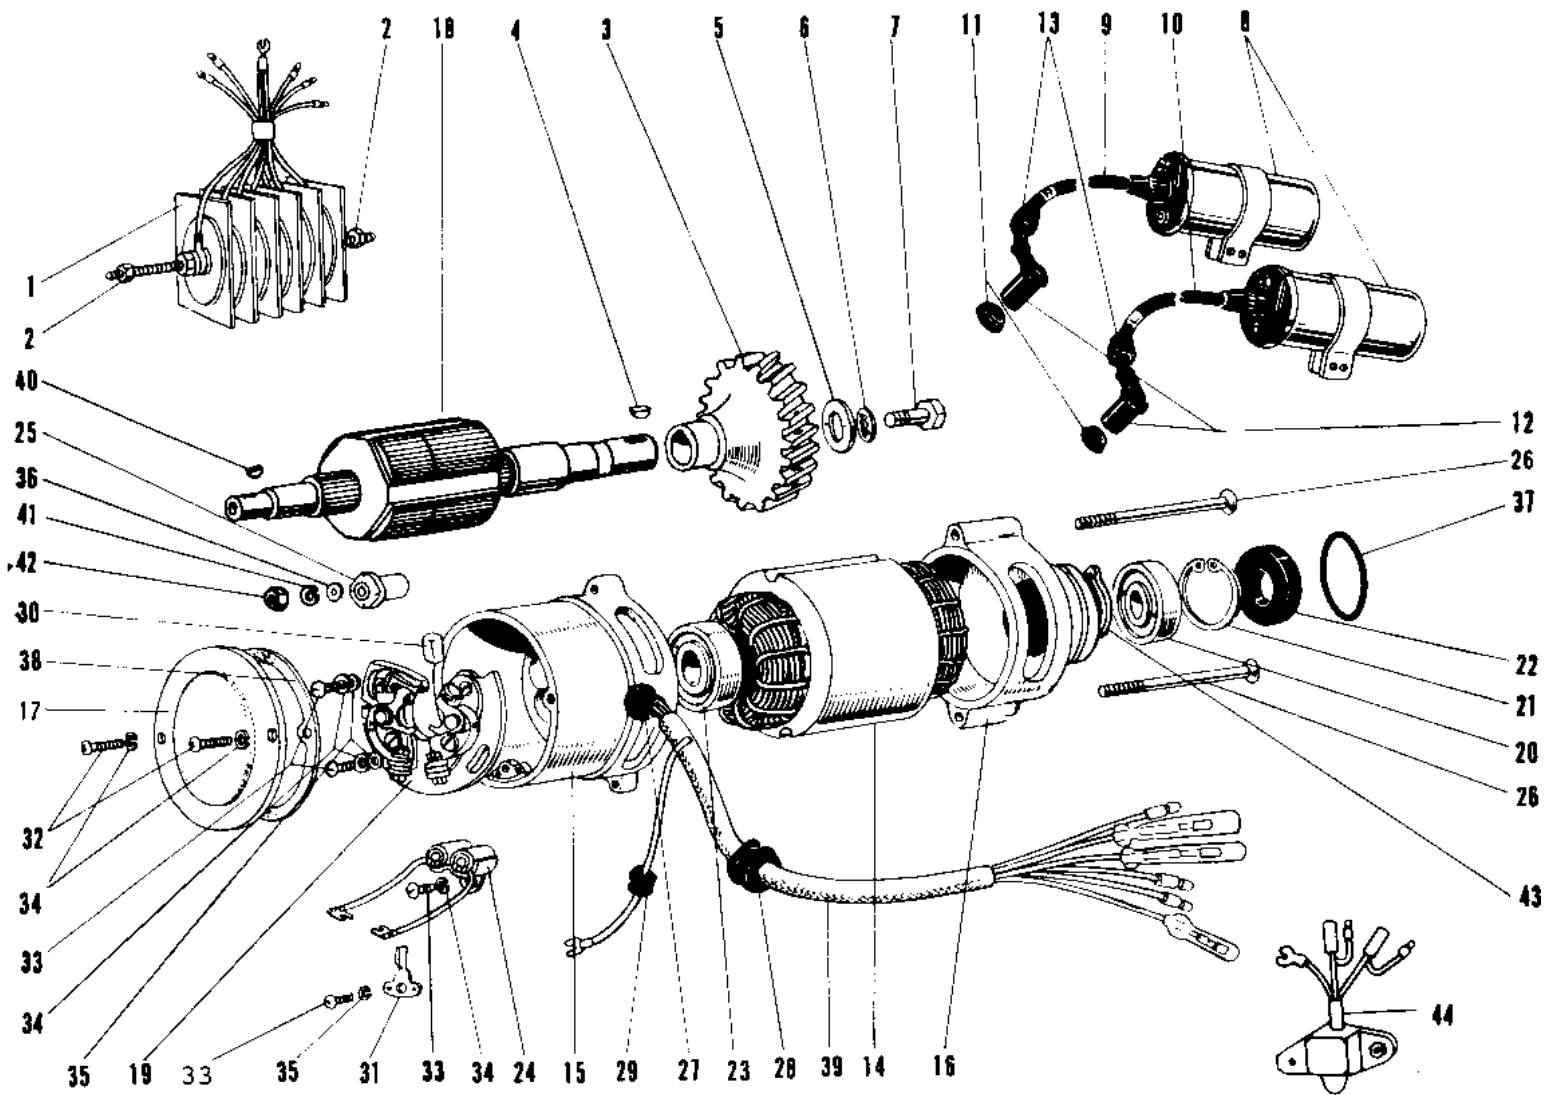

1969 A1SS PARTS DIAGRAM

IGNITION/GENERATOR A1/A1SS/A7/A7SS

1969 A1SS PARTS LIST

IGNITION/GENERATOR A1/A1SS/A7/A7SS

ITEM NAME	PART NUMBER	QUANTITY
RECTIFIER (Ref # 1)	21061-005	1
NUT 6MM (Ref # 2)	312B0600	2
GEAR DYNAMO (Ref # 3)	21069-006	1
WOODRUFF KEY (Ref # 4)	510A3100	1
WASHER PLAIN 8MM (Ref # 5)	92022-079	1
WASHER LOCK 8MM (Ref # 6)	463H0800	1
BOLT,8X20 (Ref # 7)	115G0820	1
COIL IGNITION (Ref # 8)	21121-015	2
CORD HIGH TENSION R.H (Ref # 9)	21133-007	1
CORD HIGH TENSION L.H (Ref # 10)	21133-008	1
GROMMET PLUG CAP A (Ref # 11)	21131-002	2
GROMMET-PLUG CAP,A (Ref # 11)	21131-004	2
CAP-SPARK PLUG (Ref # 12)	21130-016	2
CAP-SPARK PLUG (Ref # 12)	21130-016	2
GROMMET (Ref # 13)	92071-517	2
GROMMET,SPARK PLG CAP (Ref # 13)	21132-005	2
DYNAMO EN-08 (Ref # 14~44)	21001-010	1
STATOR (Ref # 14)	21003-008	1
UNAVAILABLE IN PRICE BOOK (Ref # 15)	21004-006	1
UNAVAILABLE IN PRICE BOOK (Ref # 16)	21005-002	1
COVER CONTACT BREAKER (Ref # 17)	21006-002	1
ROTOR (Ref # 18)	21007-010	1
BREAKER ASSY CONTACT (Ref # 19)	21008-011	1
BEARING BALL #6202 (Ref # 20)	21009-001	1
CIRCLIP 35MM (Ref # 21)	21010-002	1
OIL SEAL SB22357 (Ref # 22)	21011-002	1
BEARING BALL #6201ZZ (Ref # 23)	21009-002	1
CONDENSER (Ref # 24)	21013-007	1
CAM (Ref # 25)	21014-006	1