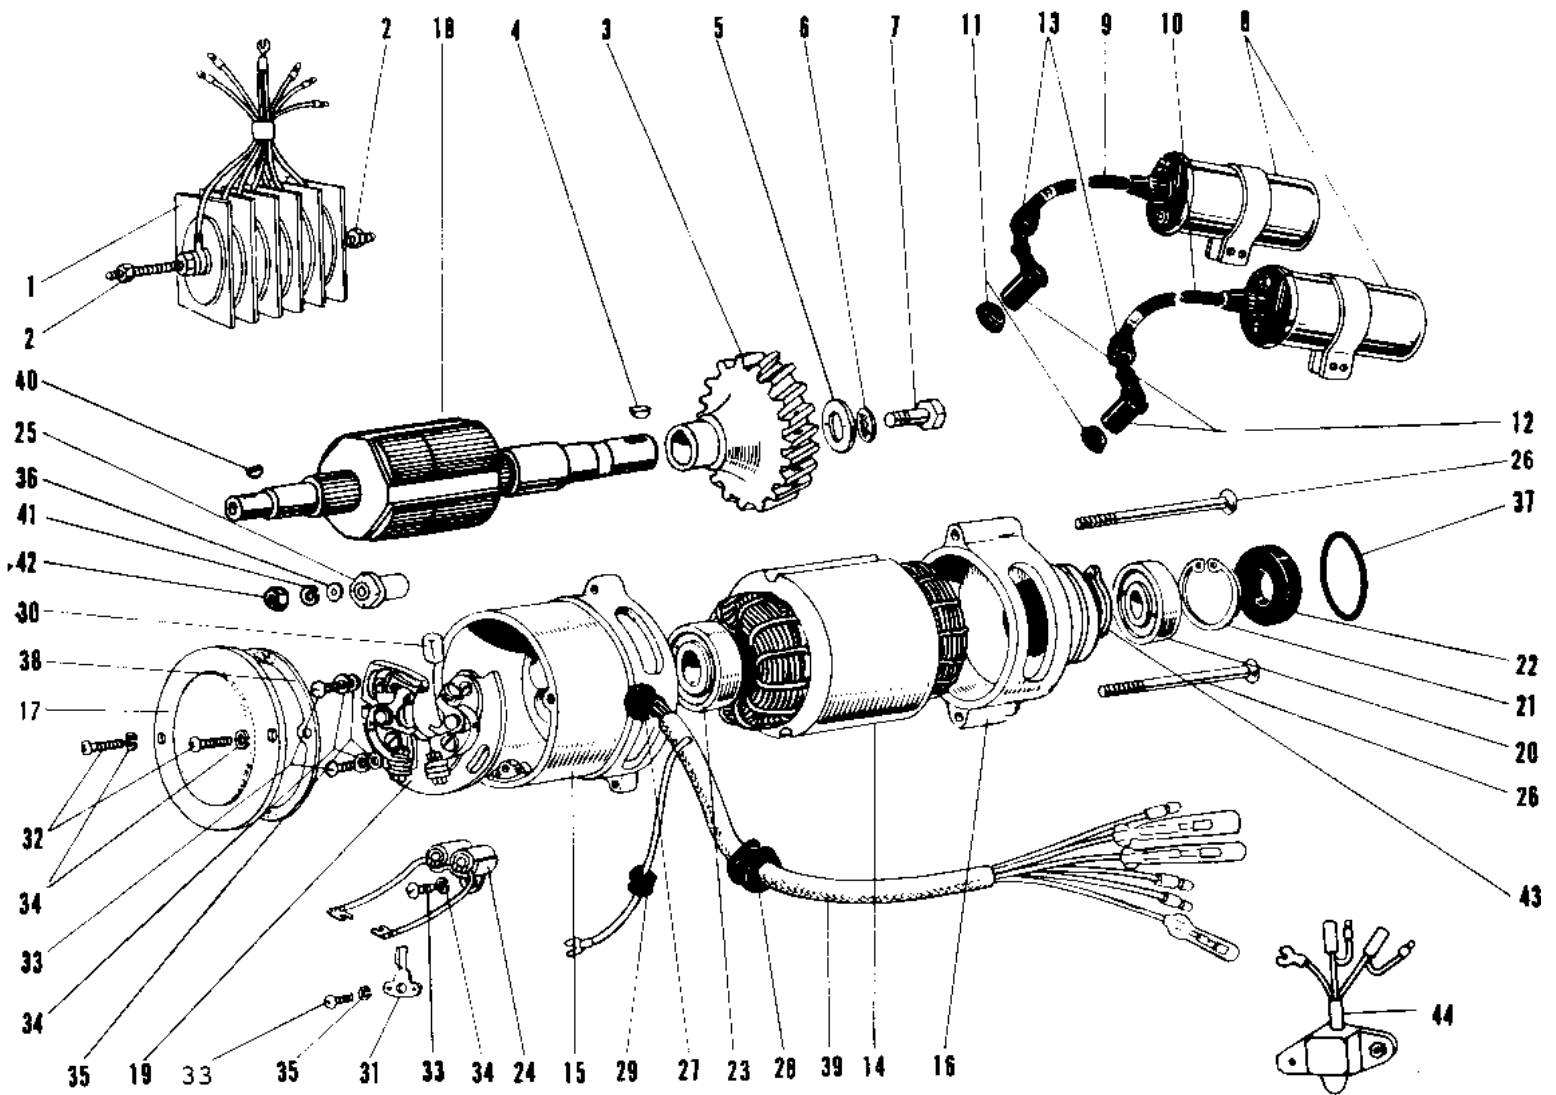

1970 A1-A PARTS DIAGRAM

IGNITION/GENERATOR A1/A1SS/A7/A7SS

1970 A1-A PARTS LIST

IGNITION/GENERATOR A1/A1SS/A7/A7SS

ITEM NAME	PART NUMBER	QUANTITY
RECTIFIER (Ref # 1)	21061-005	1
NUT 6MM (Ref # 2)	312B0600	2
GEAR DYNAMO (Ref # 3)	21069-006	1
WOODRUFF KEY (Ref # 4)	510A3100	1
WASHER PLAIN 8MM (Ref # 5)	92022-079	1
WASHER LOCK 8MM (Ref # 6)	463H0800	1
BOLT,8X20 (Ref # 7)	115G0820	1
COIL IGNITION (Ref # 8)	21121-015	2
CORD HIGH TENSION R.H (Ref # 9)	21133-007	1
CORD HIGH TENSION L.H (Ref # 10)	21133-008	1
GROMMET PLUG CAP A (Ref # 11)	21131-002	2
GROMMET-PLUG CAP,A (Ref # 11)	21131-004	2
CAP-SPARK PLUG (Ref # 12)	21130-016	2
CAP-SPARK PLUG (Ref # 12)	21130-016	2
GROMMET (Ref # 13)	92071-517	2
GROMMET,SPARK PLG CAP (Ref # 13)	21132-005	2
DYNAMO EN-08 (Ref # 14~44)	21001-010	1
STATOR (Ref # 14)	21003-008	1
UNAVAILABLE IN PRICE BOOK (Ref # 15)	21004-006	1
UNAVAILABLE IN PRICE BOOK (Ref # 16)	21005-002	1
COVER CONTACT BREAKER (Ref # 17)	21006-002	1
ROTOR (Ref # 18)	21007-010	1
BREAKER ASSY CONTACT (Ref # 19)	21008-011	1
BEARING BALL #6202 (Ref # 20)	21009-001	1
CIRCLIP 35MM (Ref # 21)	21010-002	1
OIL SEAL SB22357 (Ref # 22)	21011-002	1
BEARING BALL #6201ZZ (Ref # 23)	21009-002	1
CONDENSER (Ref # 24)	21013-007	1
CAM (Ref # 25)	21014-006	1