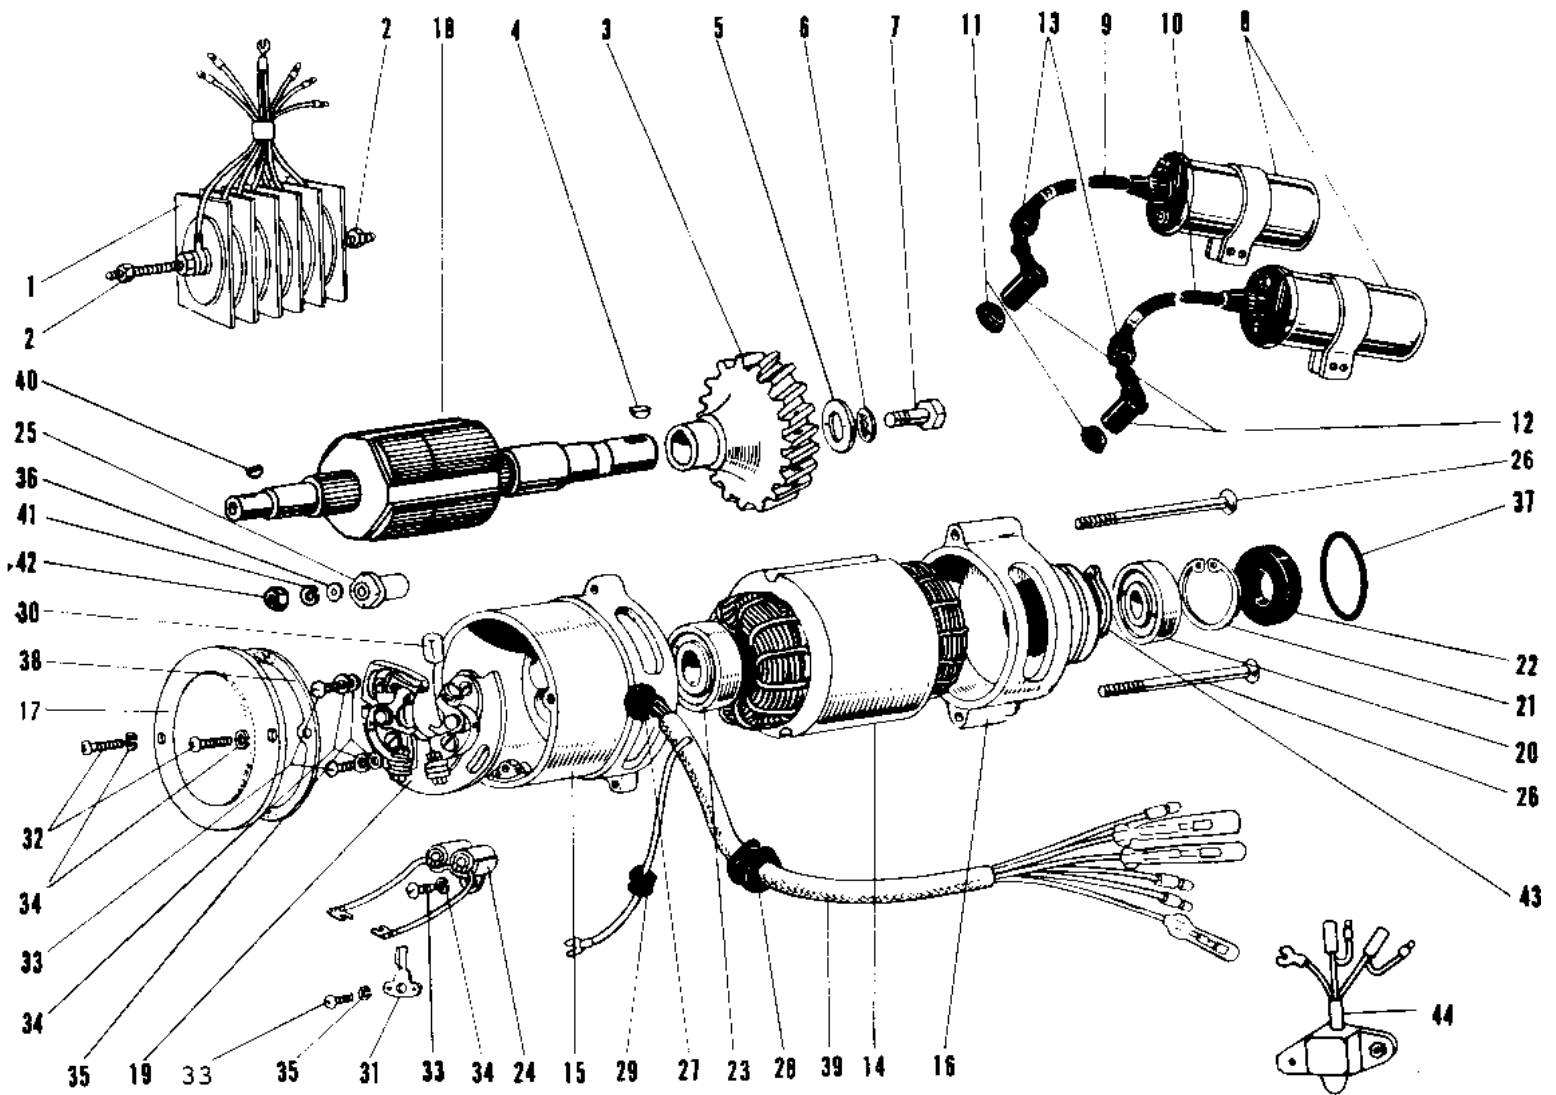

1967 Samurai PARTS DIAGRAM

IGNITION/GENERATOR A1/A1SS/A7/A7SS

1967 Samurai PARTS LIST

IGNITION/GENERATOR A1/A1SS/A7/A7SS

ITEM NAME	PART NUMBER	QUANTITY
RECTIFIER (Ref # 1)	21061-005	1
NUT 6MM (Ref # 2)	312B0600	2
GEAR DYNAMO (Ref # 3)	21069-006	1
WOODRUFF KEY (Ref # 4)	510A3100	1
WASHER PLAIN 8MM (Ref # 5)	92022-079	1
WASHER LOCK 8MM (Ref # 6)	463H0800	1
BOLT,8X20 (Ref # 7)	115G0820	1
COIL IGNITION (Ref # 8)	21121-015	2
CORD HIGH TENSION R.H (Ref # 9)	21133-007	1
CORD HIGH TENSION L.H (Ref # 10)	21133-008	1
GROMMET PLUG CAP A (Ref # 11)	21131-002	2
GROMMET-PLUG CAP,A (Ref # 11)	21131-004	2
CAP-SPARK PLUG (Ref # 12)	21130-016	2
CAP-SPARK PLUG (Ref # 12)	21130-016	2
GROMMET (Ref # 13)	92071-517	2
GROMMET,SPARK PLG CAP (Ref # 13)	21132-005	2
DYNAMO EN-08 (Ref # 14~44)	21001-010	1
STATOR (Ref # 14)	21003-008	1
UNAVAILABLE IN PRICE BOOK (Ref # 15)	21004-006	1
UNAVAILABLE IN PRICE BOOK (Ref # 16)	21005-002	1
COVER CONTACT BREAKER (Ref # 17)	21006-002	1
ROTOR (Ref # 18)	21007-010	1
BREAKER ASSY CONTACT (Ref # 19)	21008-011	1
BEARING BALL #6202 (Ref # 20)	21009-001	1
CIRCLIP 35MM (Ref # 21)	21010-002	1
OIL SEAL SB22357 (Ref # 22)	21011-002	1
BEARING BALL #6201ZZ (Ref # 23)	21009-002	1
CONDENSER (Ref # 24)	21013-007	1
CAM (Ref # 25)	21014-006	1