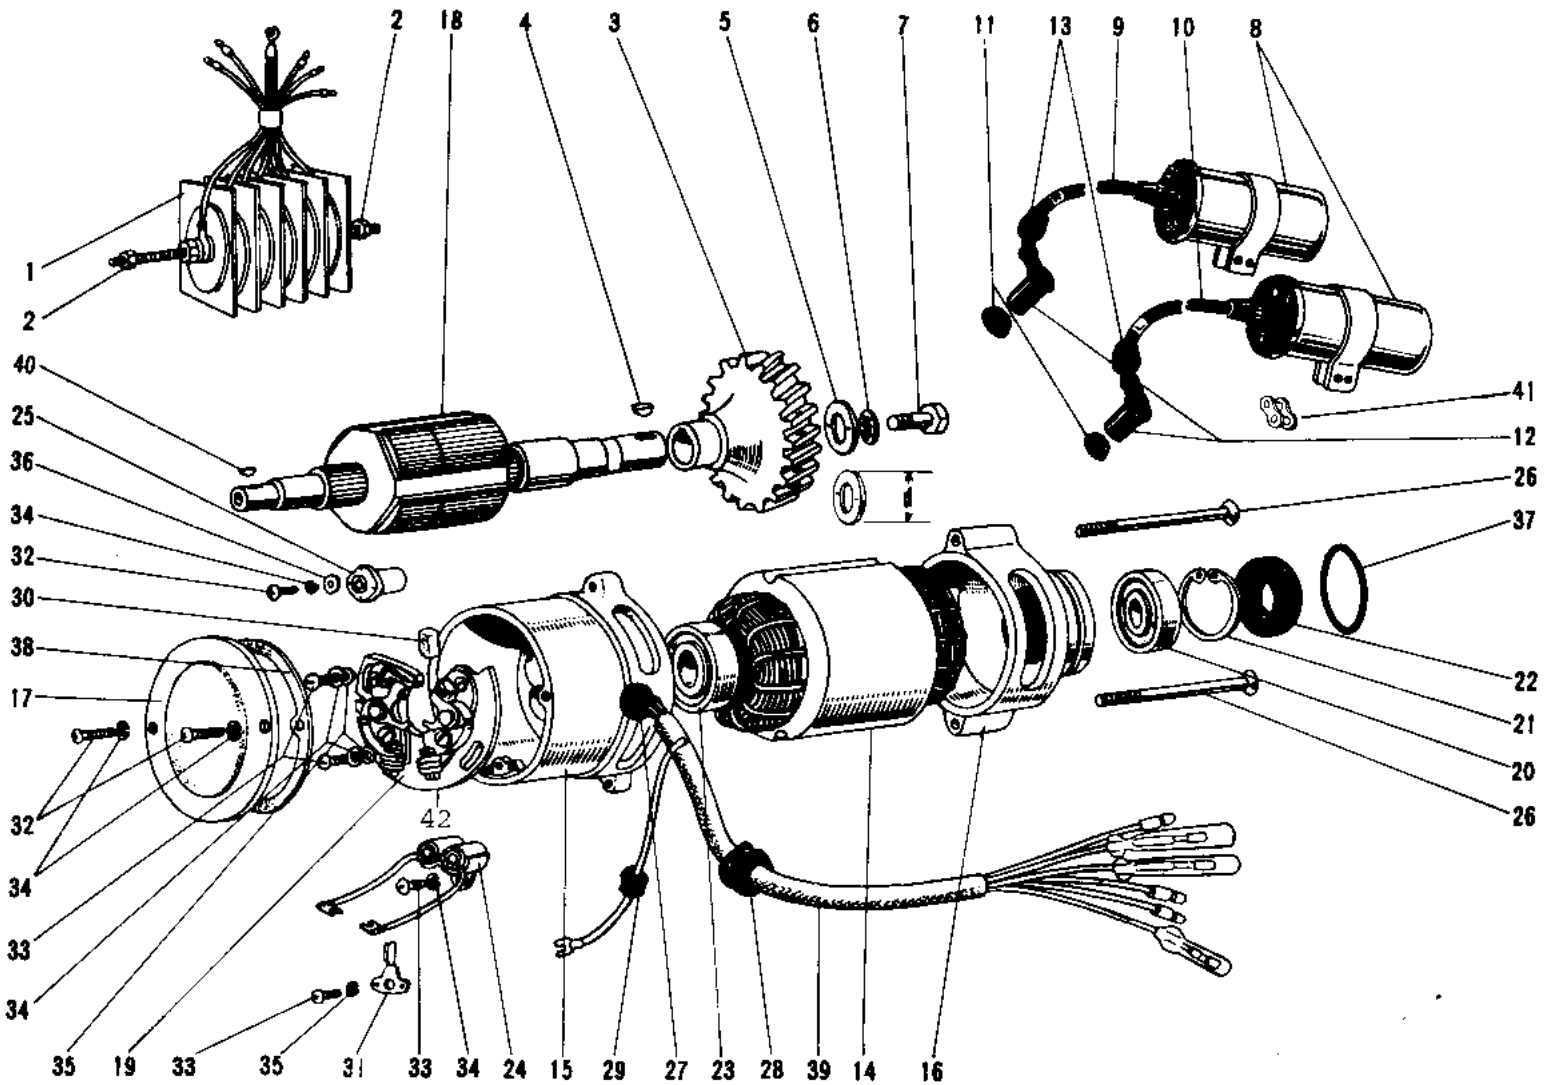

# 1969 Avenger SS PARTS DIAGRAM

IGNITION/GENERATOR A1

## IGNITION/GENERATOR A1

ITEM NAME	PART NUMBER	QUANTITY
RECTIFIER (Ref # 1)	21061-005	1
NUT 6MM (Ref # 2)	312B0600	2
GEAR DYNAMO (Ref # 3)	21069-006	1
WOODRUFF KEY (Ref # 4)	510A3100	1
WASHER PLAIN 8MM (Ref # 5)	92022-079	1
WASHER LOCK 8MM (Ref # 6)	463H0800	1
BOLT,8X20 (Ref # 7)	115G0820	1
COIL IGNITION (Ref # 8)	21121-015	2
CORD HIGH TENSION R.H (Ref # 9)	21133-007	1
CORD HIGH TENSION L.H (Ref # 10)	21133-008	1
GROMMET PLUG CAP A (Ref # 11)	21131-002	2
CAP-SPARK PLUG (Ref # 12)	21130-016	2
GROMMET (Ref # 13)	92071-517	2
ALTERNATOR EN04 (Ref # 14~40,)	21001-003	1
STATOR (Ref # 14)	21003-002	1
UNAVAILABLE IN PRICE BOOK (Ref # 15)	21004-001	1
UNAVAILABLE IN PRICE BOOK (Ref # 16)	21005-001	1
COVER CONTACT BREAKER (Ref # 17)	21006-002	1
ROTOR (Ref # 18)	21007-003	1
BREAKER ASSY CONTACT (Ref # 19)	21008-007	1
BEARING BALL #6202 (Ref # 20)	21009-001	1
CIRCLIP 35MM (Ref # 21)	21010-002	1
OIL SEAL SC19355.5 (Ref # 22)	21011-001	1
BEARING BALL #6201ZZ (Ref # 23)	21009-002	1
CONDENSER (Ref # 24)	21013-007	1
CAM (Ref # 25)	21014-002	1
SCREW CNTSNK HD 6X98 (Ref # 26)	21015-004	2
GROMMET WIRING HARN A (Ref # 27)	21017-001	1
GROMMET WIRING HARN B (Ref # 28)	21017-003	1

# 1969 Avenger SS PARTS LIST

## IGNITION/GENERATOR A1

ITEM NAME	PART NUMBER	QUANTITY
GROMMET WIRING HARN C (Ref # 29)	21017-005	1
FELT OIL (Ref # 30)	21019-005	1
POINTER IGN TIMING (Ref # 31)	21020-001	1
SCREW PAN HEAD 4X10 (Ref # 32)	220B0410	3
SCREW PAN HEAD 4X6 (Ref # 33)	21022-010	(4
SCREW PAN HEAD 4X6 (Ref # 33)	220B0406	4
WASHER SPRING 4MM (Ref # 34)	461F0400	6
WASHER PLAIN 4MM (Ref # 35)	410B0400	3
WASHER PLAIN 6MM (Ref # 36)	410B0600	1
"O" RING,46MM (Ref # 37)	21027-002	1
GASKET CNTCT BRK COV (Ref # 38)	21028-002	1
WIRING HARNESS DYNAMO (Ref # 39)	21029-004	1
WOODRUFF KEY CAM (Ref # 40)	21030-001	1
UNAVAILABLE IN PRICE BOOK (Ref # 41)	92026-051	4
PLATE,CONTACT BREAKER (Ref # 42)	21156-013	1