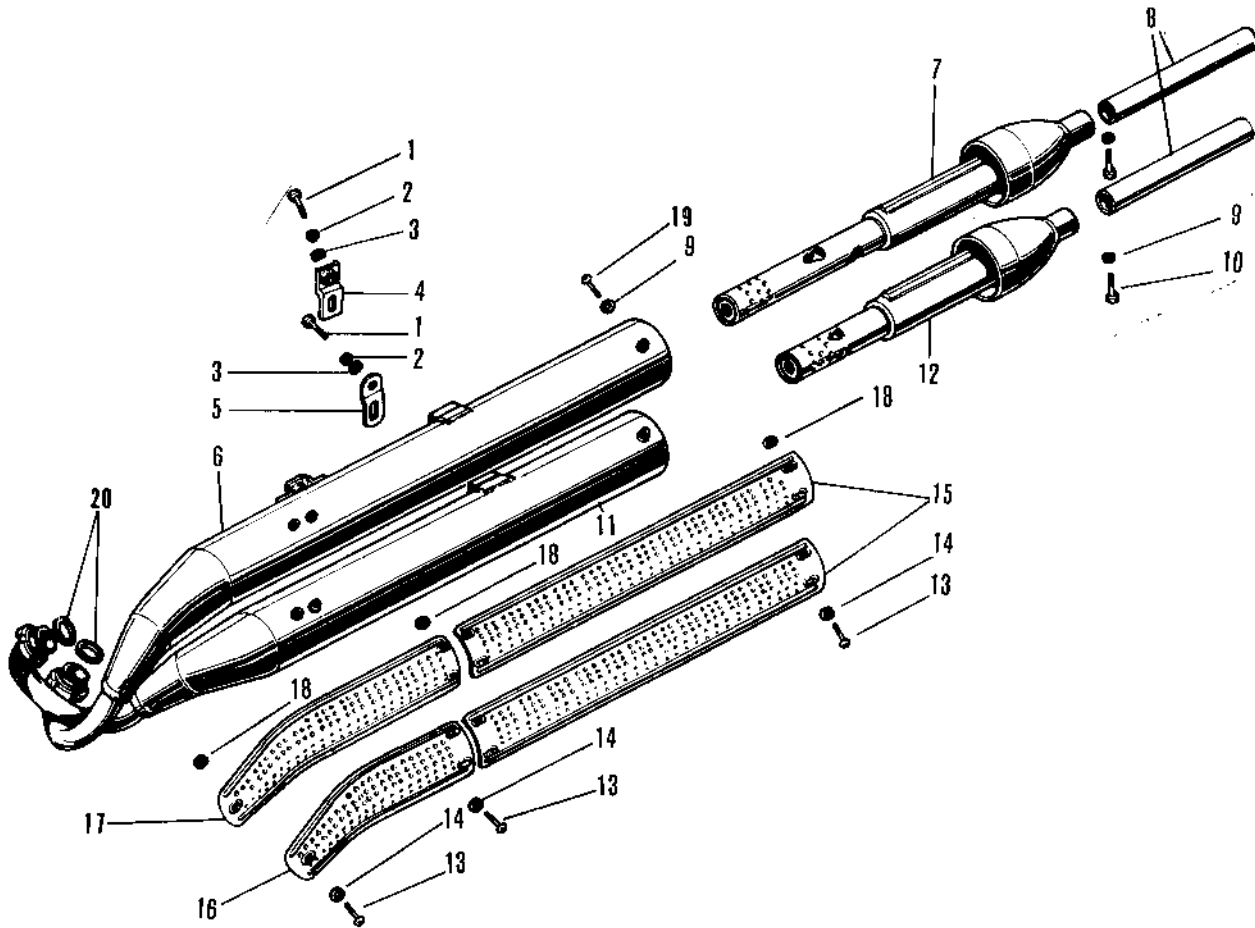

1968 Samurai PARTS DIAGRAM

MUFFLER/SPARK ARRESTER A1SS-B, A7SS-B

1968 Samurai PARTS LIST

MUFFLER/SPARK ARRESTER A1SS-B, A7SS-B

ITEM NAME	PART NUMBER	QUANTITY
BOLT,8X20 (Ref # 1)	115G0820	1
WASHER SPRING 8MM (Ref # 2)	461F0800	1
WASHER PLAIN 8MM (Ref # 3)	410B0800	1
BRACKET UPPER MUFFLER (Ref # 4)	18061-007	1
BRACKET LOWER MUFFLER (Ref # 5)	18061-008	1
MUFFLER ASY-UPP,BLACK (Ref # 6~10)	18002-074-21	1
MUFFLER ASY-LOW,BLACK (Ref # 8~12)	18003-034-21	1
SPARK ARRESTOR COMP U (Ref # 7)	18033-020	1
BAFFLE TUBE (Ref # 8)	18033-023	1
WASHER SPRING 6MM (Ref # 9)	461F0600	1
BOLT,6X10 (Ref # 10)	112G0610	1
SPARK ARRESTOR COMP L (Ref # 12)	18033-022	1
SCREW PAN HEAD 6X8 (Ref # 13)	220E0608	1
WASHER PLAIN 6MM (Ref # 14)	411B0600	1
COVER-RR MUFFLR,BLACK (Ref # 15)	18057-040-21	1
COVER-LOW MUFLR,BLACK (Ref # 16)	18057-039-21	1
COVER-UPP MUFLR,BLACK (Ref # 17)	18057-038-21	1
INSULATOR HEAT (Ref # 18)	18065-002	1
SCREW PAN HEAD 6X10 (Ref # 19)	220B0610	1
GASKET EXHAUST PIPE (Ref # 20)	18067-008	1