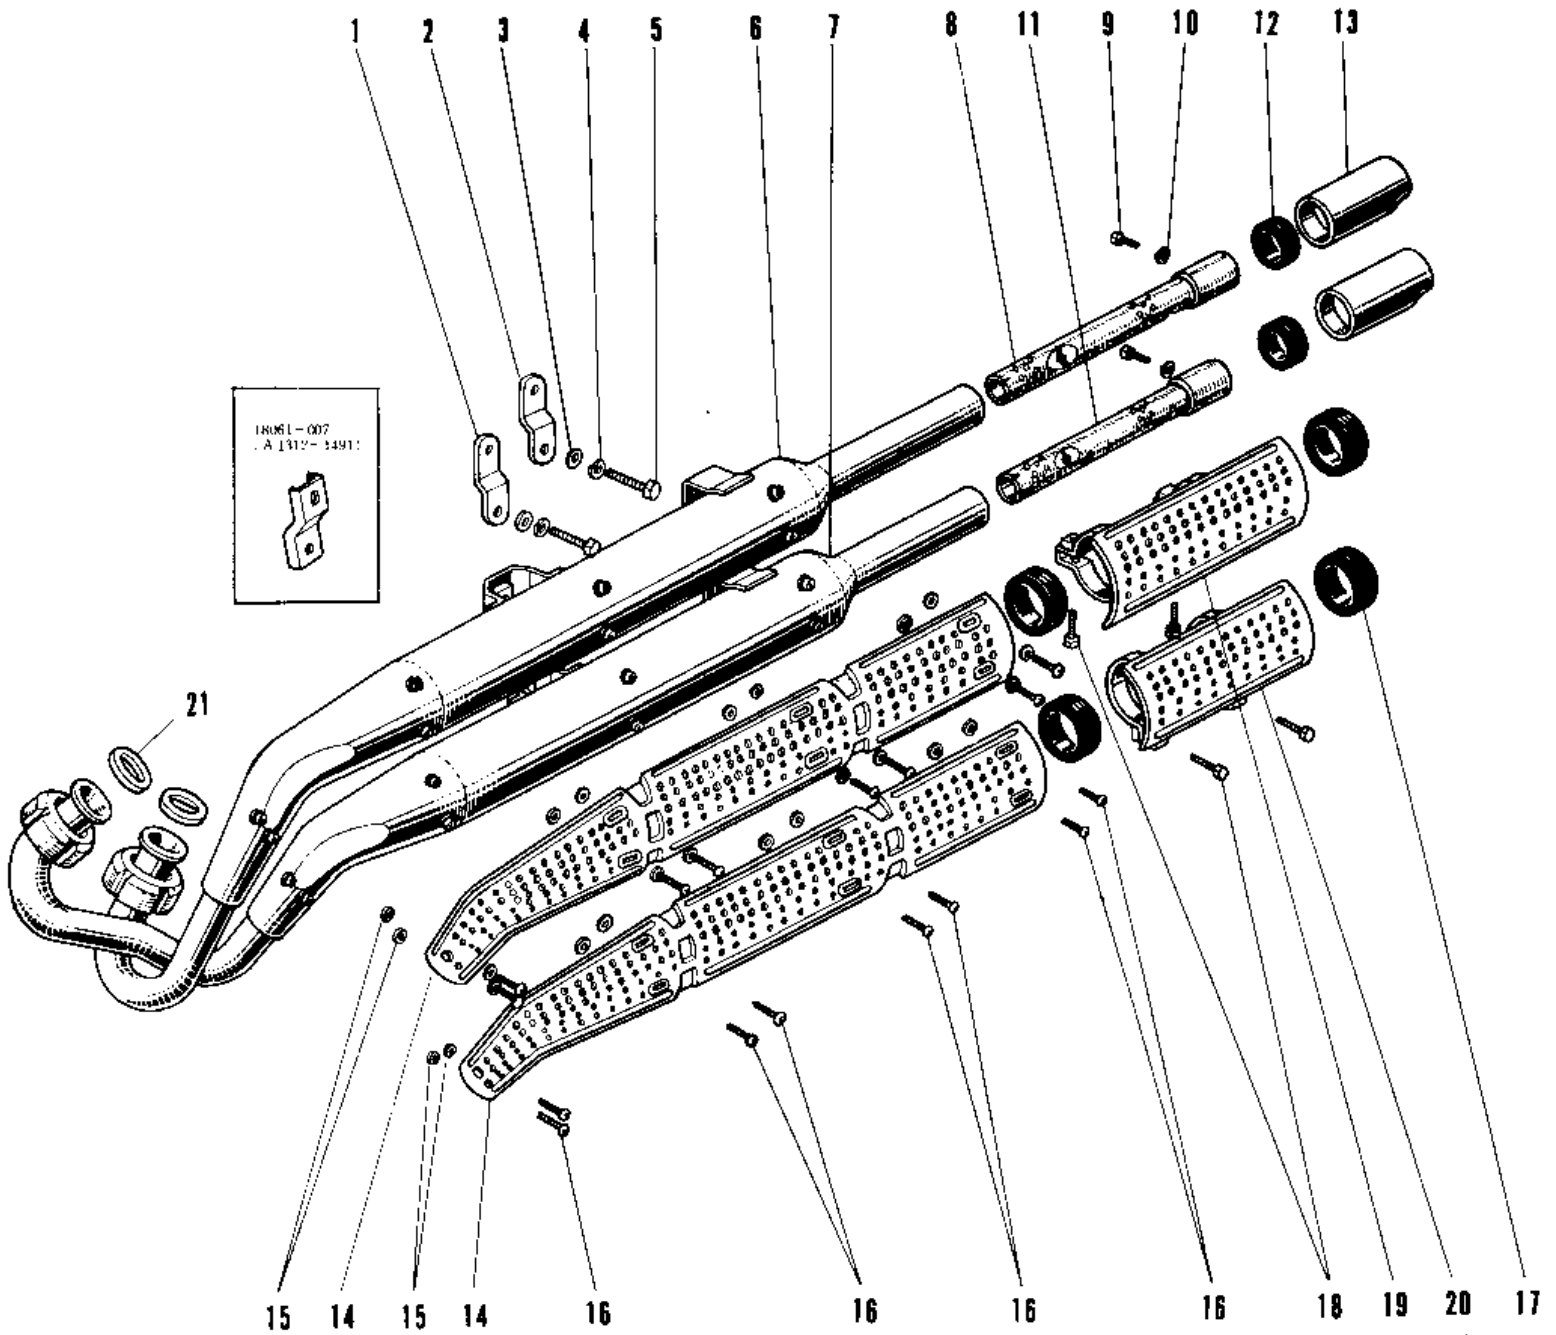

1970 Avenger PARTS DIAGRAM

MUFFLER A1SS UNIT TYPE.

1970 Avenger PARTS LIST

MUFFLER A1SS UNIT TYPE.

ITEM NAME	PART NUMBER	QUANTITY
BRACKET LOWER MUFFLER (Ref # 1)	18061-008	1
BRACKET UPPER MUFFLER (Ref # 2)	18061-007	1
WASHER PLAIN 8MM (Ref # 3)	410B0800	1
WASHER SPRING 8MM (Ref # 4)	461F0800	1
BOLT,8X20 (Ref # 5)	115G0820	1
MUFFLER ASSY UPPER (Ref # 6,8~10)	18002-021	1
MUFFLER ASSY LOWER (Ref # 7,9~11)	18003-003	1
BAFFLE TUBE UPPER (Ref # 8)	18033-016	1
BOLT-UPSET,6X12 (Ref # 9)	112G0612	1
WASHER SPRING 6MM (Ref # 10)	461F0600	1
BAFFLE TUBE LOWER (Ref # 11)	18033-017	1
RUBBER SEAL (Ref # 12)	18068-003	1
TAIL PIECE (Ref # 13)	18048-004	1
COVER MUFFLER UPPER (Ref # 14)	18057-009	1
INSULATOR HEAT (Ref # 15)	92065-024	1
INSULATOR (Ref # 15)	18065-006	1
SCREW PAN HEAD 6X8 (Ref # 16)	220E0608	1
BAND RUBBER 40MM (Ref # 17)	92072-025	1
SCREW PAN HEAD 6X16 (Ref # 18)	220B0616	1
COVER UPPER TAIL PIPE (Ref # 19)	18057-017	1
COVER LOWER TAIL PIPE (Ref # 20)	18057-018	1
GASKET EXHAUST PIPE (Ref # 21)	18067-008	1