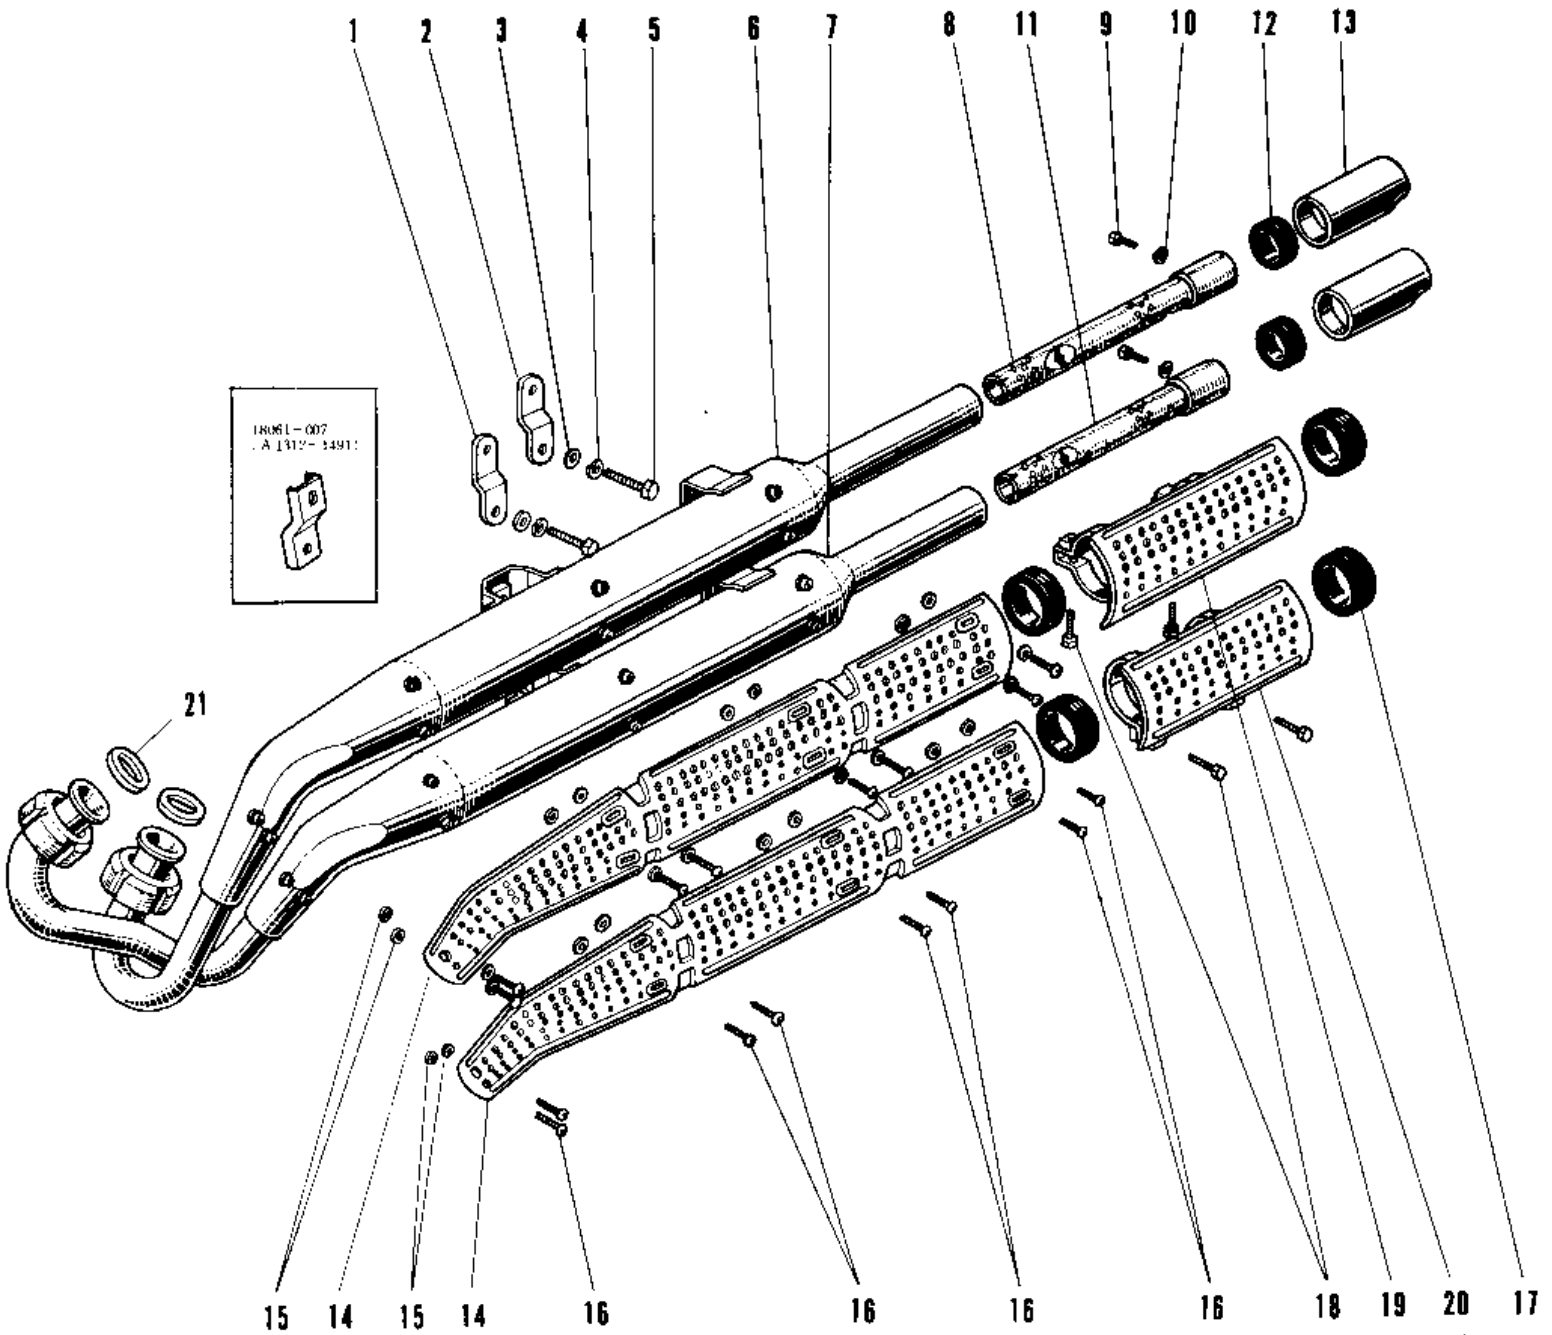

1969 Avenger PARTS DIAGRAM

MUFFLER A1SS UNIT TYPE.

1969 Avenger PARTS LIST

MUFFLER A1SS UNIT TYPE.

ITEM NAME	PART NUMBER	QUANTITY
BRACKET LOWER MUFFLER (Ref # 1)	18061-008	1
BRACKET UPPER MUFFLER (Ref # 2)	18061-007	1
WASHER PLAIN 8MM (Ref # 3)	410B0800	2
WASHER SPRING 8MM (Ref # 4)	461F0800	2
BOLT,8X20 (Ref # 5)	115G0820	2
MUFFLER ASSY UPPER (Ref # 6,8~10)	18002-021	1
MUFFLER ASSY LOWER (Ref # 7,9~11)	18003-003	1
BAFFLE TUBE UPPER (Ref # 8)	18033-016	1
BOLT-UPSET,6X12 (Ref # 9)	112G0612	2
WASHER SPRING 6MM (Ref # 10)	461F0600	2
BAFFLE TUBE LOWER (Ref # 11)	18033-017	1
RUBBER SEAL (Ref # 12)	18068-003	2
TAIL PIECE (Ref # 13)	18048-004	2
COVER MUFFLER UPPER (Ref # 14)	18057-009	2
INSULATOR HEAT (Ref # 15)	92065-024	16
INSULATOR (Ref # 15)	18065-006	16
SCREW PAN HEAD 6X8 (Ref # 16)	220E0608	16
BAND RUBBER 40MM (Ref # 17)	92072-025	4
SCREW PAN HEAD 6X16 (Ref # 18)	220B0616	4
COVER UPPER TAIL PIPE (Ref # 19)	18057-017	1
COVER LOWER TAIL PIPE (Ref # 20)	18057-018	1
GASKET EXHAUST PIPE (Ref # 21)	18067-008	2