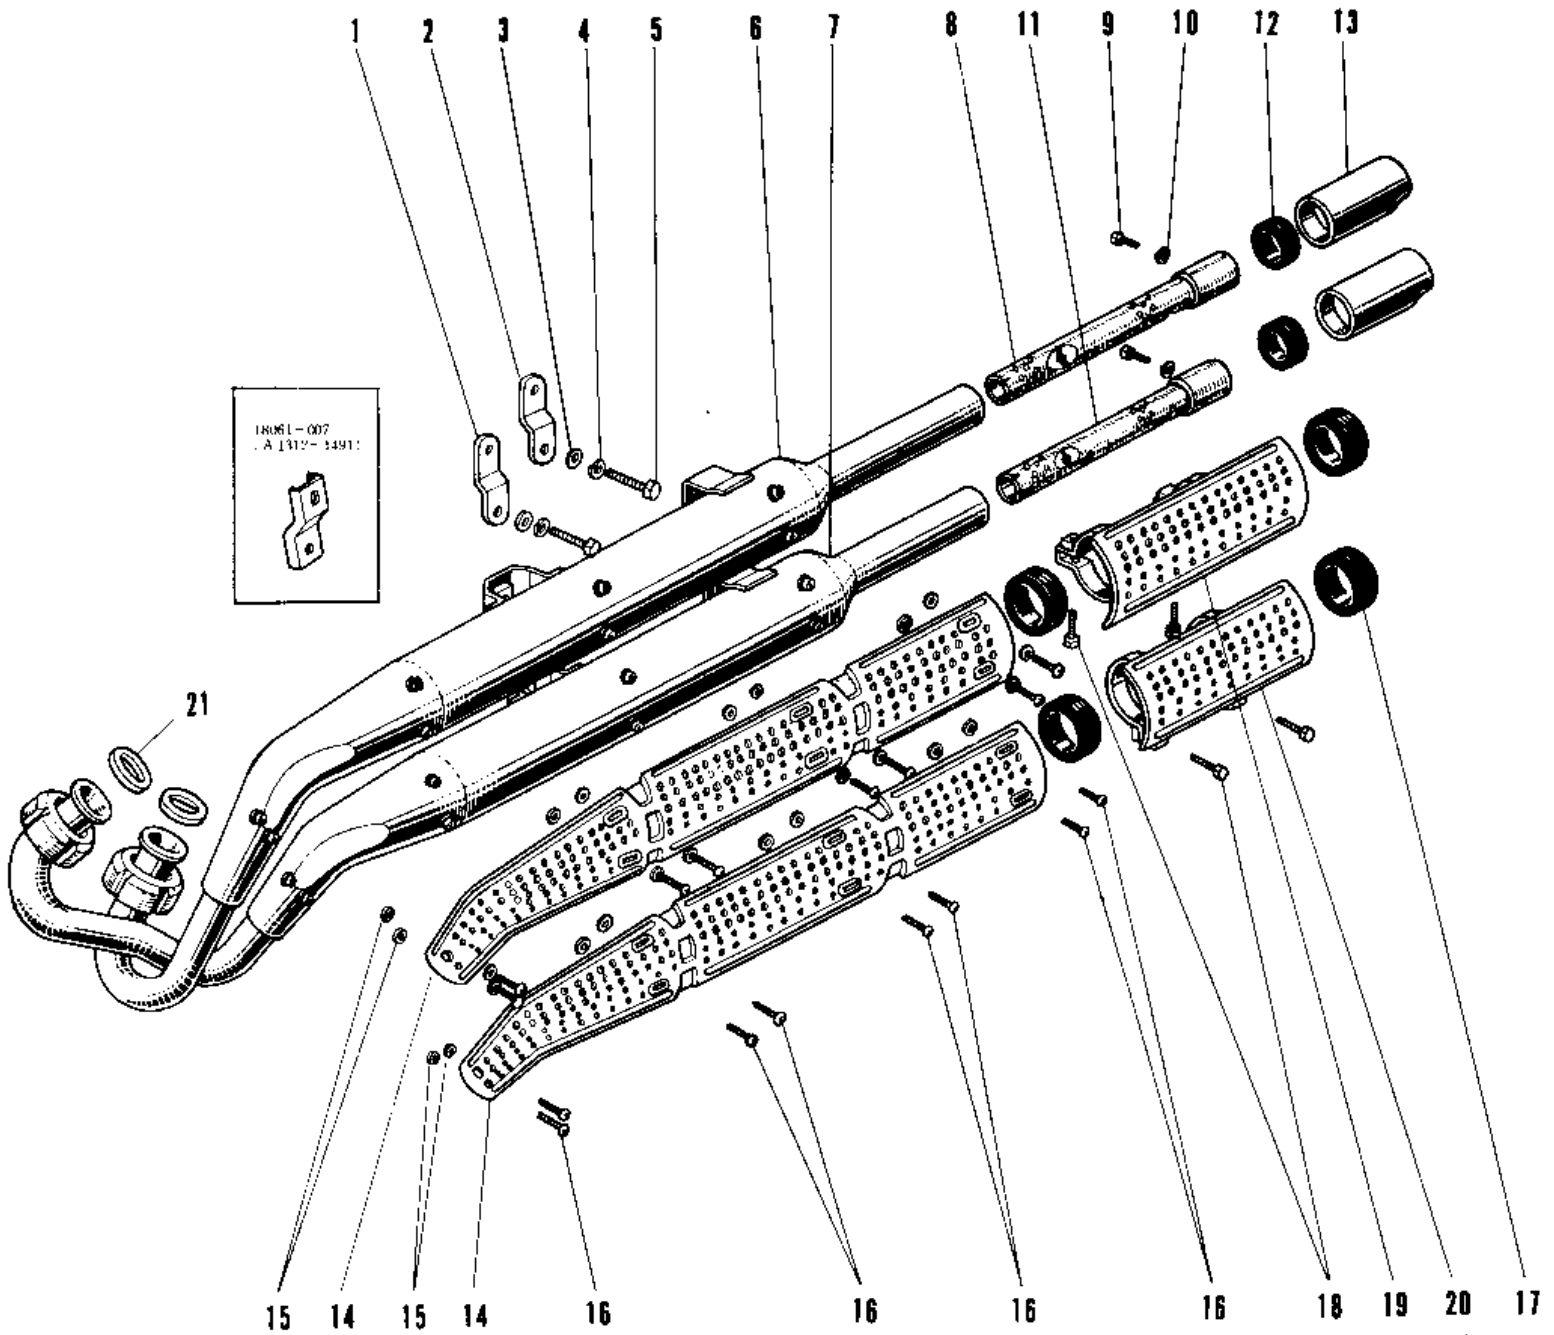

# 1967 Avenger PARTS DIAGRAM

MUFFLER A1SS UNIT TYPE.

# 1967 Avenger PARTS LIST

MUFFLER A1SS UNIT TYPE.

ITEM NAME	PART NUMBER	QUANTITY
BRACKET LOWER MUFFLER (Ref # 1)	18061-008	1
BRACKET UPPER MUFFLER (Ref # 2)	18061-007	1
WASHER PLAIN 8MM (Ref # 3)	410B0800	2
WASHER SPRING 8MM (Ref # 4)	461F0800	2
BOLT,8X20 (Ref # 5)	115G0820	2
MUFFLER ASSY UPPER (Ref # 6,8~10)	18002-021	1
MUFFLER ASSY LOWER (Ref # 7,9~11)	18003-003	1
BAFFLE TUBE UPPER (Ref # 8)	18033-016	1
BOLT-UPSET,6X12 (Ref # 9)	112G0612	2
WASHER SPRING 6MM (Ref # 10)	461F0600	2
BAFFLE TUBE LOWER (Ref # 11)	18033-017	1
RUBBER SEAL (Ref # 12)	18068-003	2
TAIL PIECE (Ref # 13)	18048-004	2
COVER MUFFLER UPPER (Ref # 14)	18057-009	2
INSULATOR HEAT (Ref # 15)	92065-024	16
INSULATOR (Ref # 15)	18065-006	16
SCREW PAN HEAD 6X8 (Ref # 16)	220E0608	16
BAND RUBBER 40MM (Ref # 17)	92072-025	4
SCREW PAN HEAD 6X16 (Ref # 18)	220B0616	4
COVER UPPER TAIL PIPE (Ref # 19)	18057-017	1
COVER LOWER TAIL PIPE (Ref # 20)	18057-018	1
GASKET EXHAUST PIPE (Ref # 21)	18067-008	2