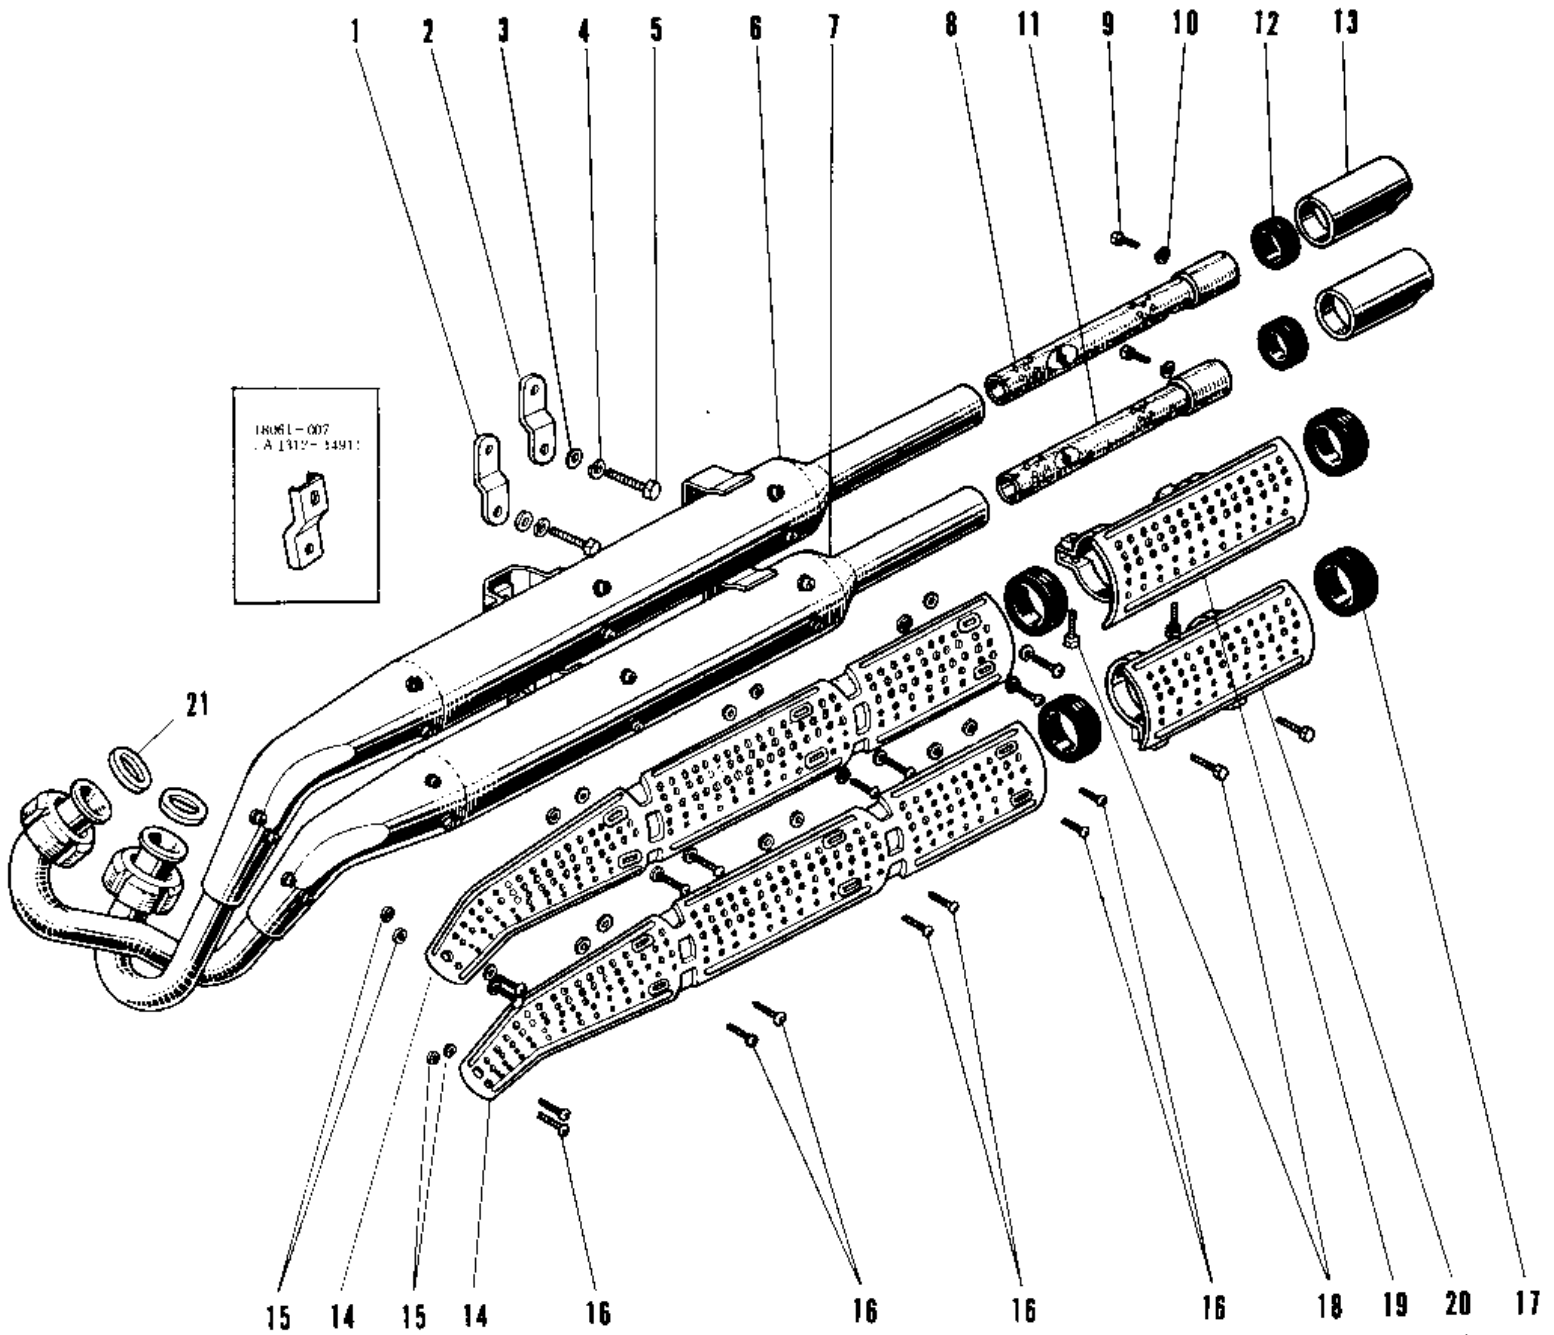

1968 Avenger PARTS DIAGRAM MUFFLER A1SS UNIT TYPE.

1968 Avenger PARTS LIST

MUFFLER A1SS UNIT TYPE.

ITEM NAME	PART NUMBER	QUANTITY
BRACKET LOWER MUFFLER (Ref # 1)	18061-008	1
BRACKET UPPER MUFFLER (Ref # 2)	18061-007	1
WASHER PLAIN 8MM (Ref # 3)	410B0800	1
WASHER SPRING 8MM (Ref # 4)	461F0800	1
BOLT,8X20 (Ref # 5)	115G0820	1
MUFFLER ASSY UPPER (Ref # 6,8~10)	18002-021	1
MUFFLER ASSY LOWER (Ref # 7,9~11)	18003-003	1
BAFFLE TUBE UPPER (Ref # 8)	18033-016	1
BOLT-UPSET,6X12 (Ref # 9)	112G0612	1
WASHER SPRING 6MM (Ref # 10)	461F0600	1
BAFFLE TUBE LOWER (Ref # 11)	18033-017	1
RUBBER SEAL (Ref # 12)	18068-003	1
TAIL PIECE (Ref # 13)	18048-004	1
COVER MUFFLER UPPER (Ref # 14)	18057-009	1
INSULATOR HEAT (Ref # 15)	92065-024	1
INSULATOR (Ref # 15)	18065-006	1
SCREW PAN HEAD 6X8 (Ref # 16)	220E0608	1
BAND RUBBER 40MM (Ref # 17)	92072-025	1
SCREW PAN HEAD 6X16 (Ref # 18)	220B0616	1
COVER UPPER TAIL PIPE (Ref # 19)	18057-017	1
COVER LOWER TAIL PIPE (Ref # 20)	18057-018	1
GASKET EXHAUST PIPE (Ref # 21)	18067-008	1