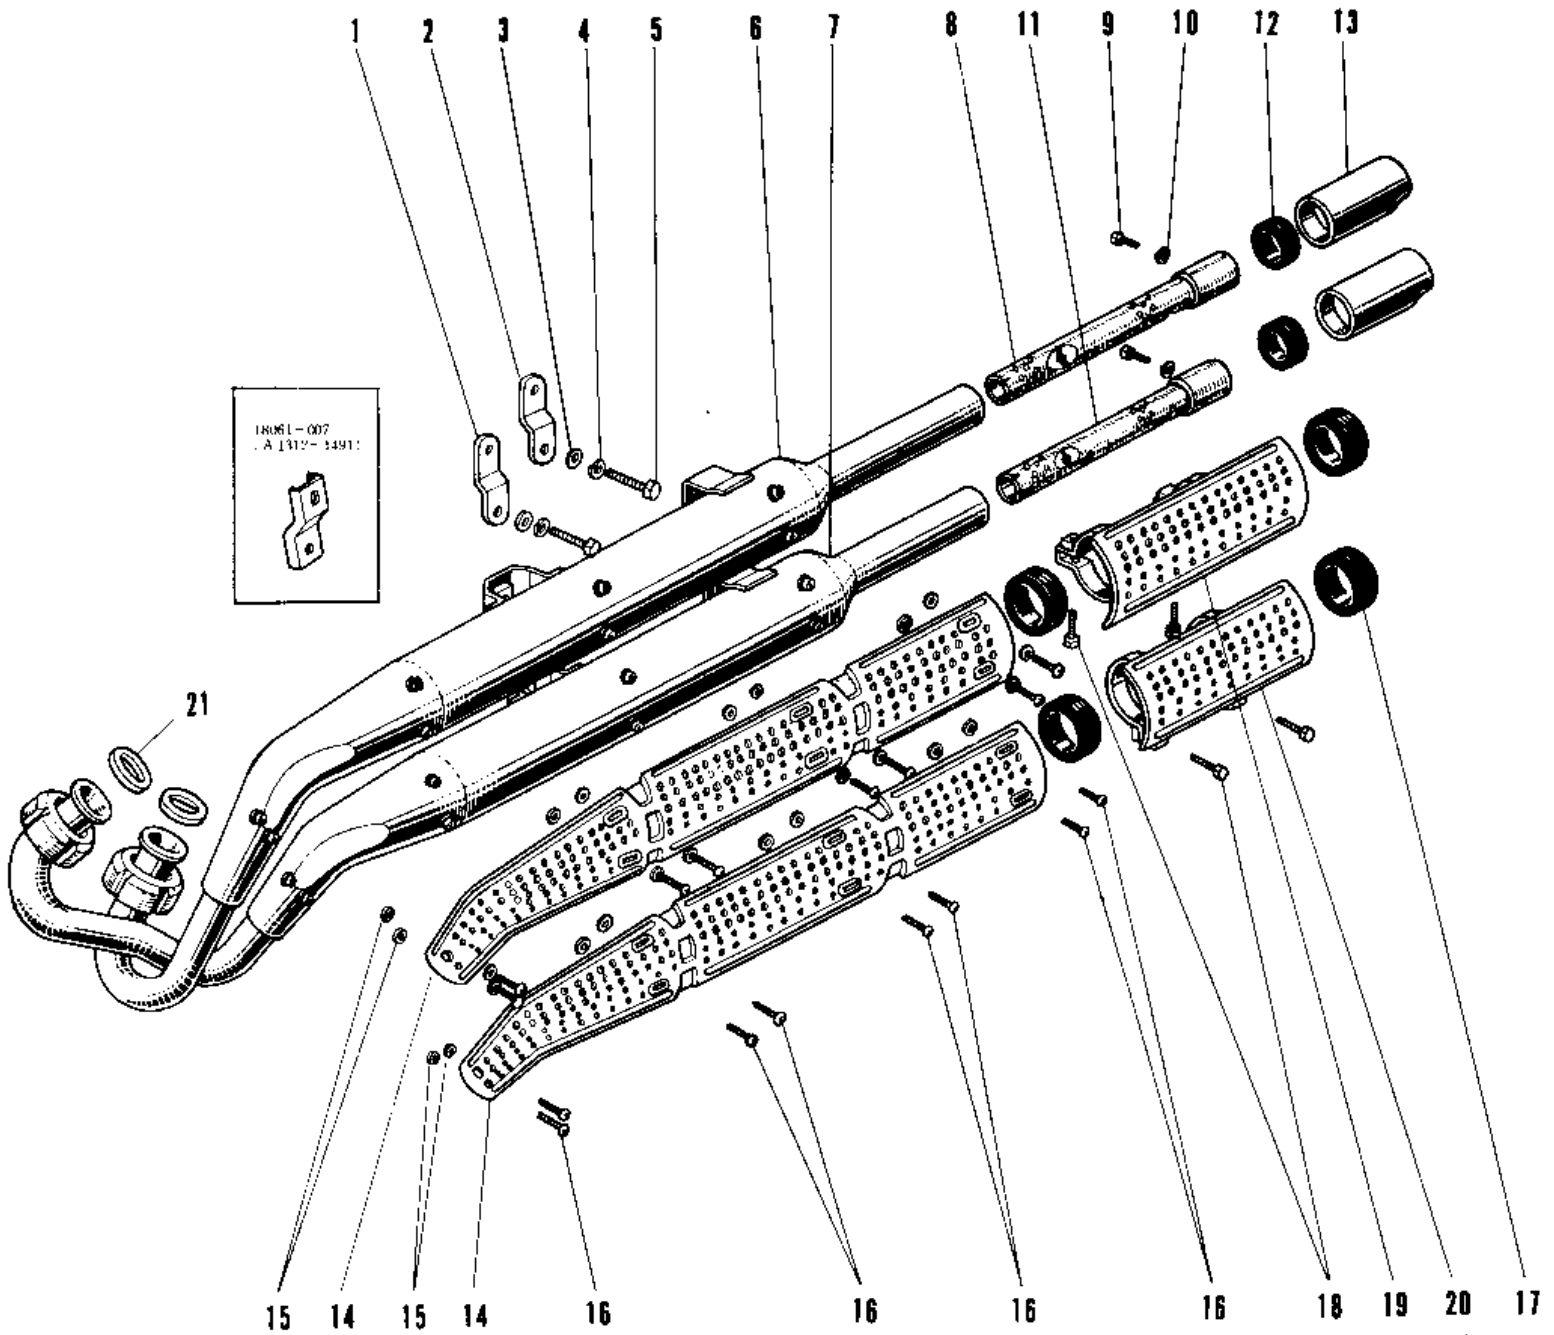

1967 A1SS PARTS DIAGRAM

MUFFLER A1SS UNIT TYPE.

1967 A1SS PARTS LIST

MUFFLER A1SS UNIT TYPE.

ITEM NAME	PART NUMBER	QUANTITY
BRACKET LOWER MUFFLER (Ref # 1)	18061-008	1
BRACKET UPPER MUFFLER (Ref # 2)	18061-007	1
WASHER PLAIN 8MM (Ref # 3)	410B0800	2
WASHER SPRING 8MM (Ref # 4)	461F0800	2
BOLT,8X20 (Ref # 5)	115G0820	2
MUFFLER ASSY UPPER (Ref # 6,8~10)	18002-021	1
MUFFLER ASSY LOWER (Ref # 7,9~11)	18003-003	1
BAFFLE TUBE UPPER (Ref # 8)	18033-016	1
BOLT-UPSET,6X12 (Ref # 9)	112G0612	2
WASHER SPRING 6MM (Ref # 10)	461F0600	2
BAFFLE TUBE LOWER (Ref # 11)	18033-017	1
RUBBER SEAL (Ref # 12)	18068-003	2
TAIL PIECE (Ref # 13)	18048-004	2
COVER MUFFLER UPPER (Ref # 14)	18057-009	2
INSULATOR HEAT (Ref # 15)	92065-024	16
INSULATOR (Ref # 15)	18065-006	16
SCREW PAN HEAD 6X8 (Ref # 16)	220E0608	16
BAND RUBBER 40MM (Ref # 17)	92072-025	4
SCREW PAN HEAD 6X16 (Ref # 18)	220B0616	4
COVER UPPER TAIL PIPE (Ref # 19)	18057-017	1
COVER LOWER TAIL PIPE (Ref # 20)	18057-018	1
GASKET EXHAUST PIPE (Ref # 21)	18067-008	2