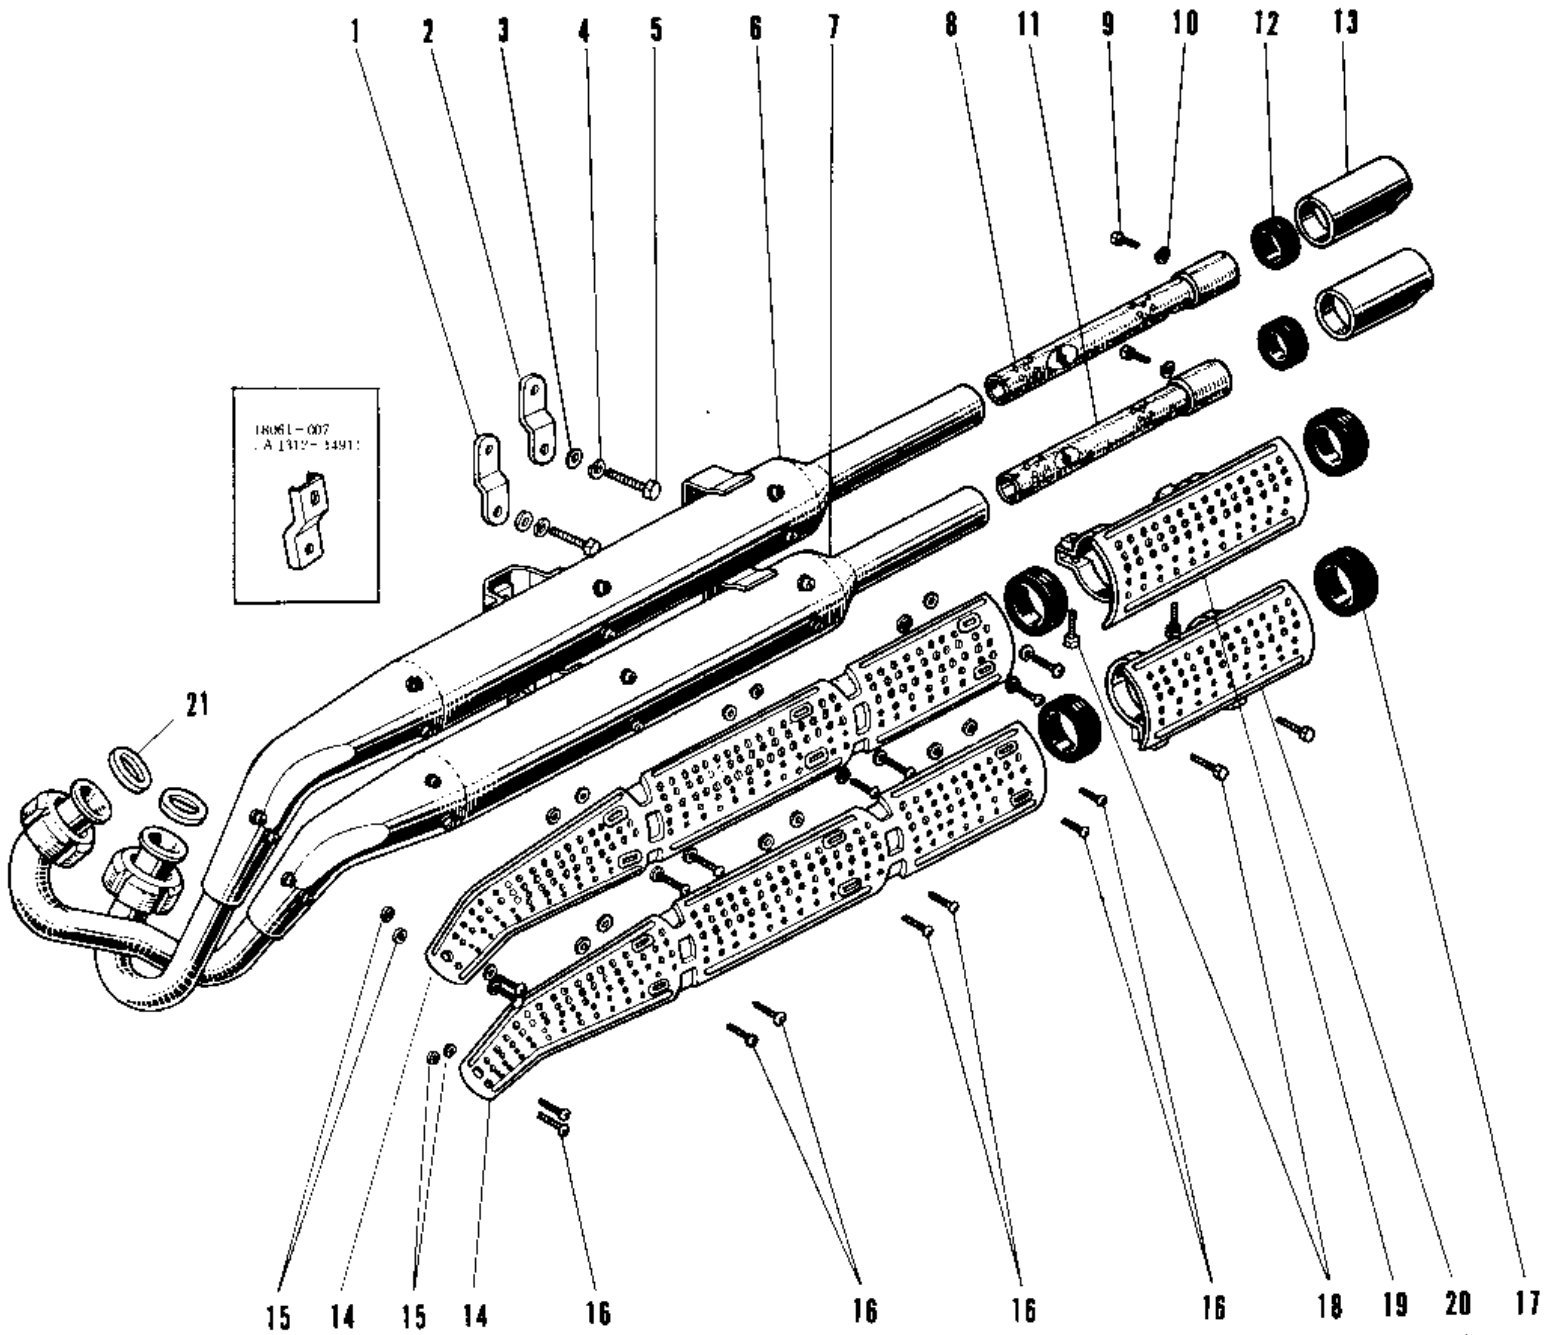

# 1967 A1SS PARTS DIAGRAM

MUFFLER A1SS UNIT TYPE.

# 1967 A1SS PARTS LIST

MUFFLER A1SS UNIT TYPE.

ITEM NAME	PART NUMBER	QUANTITY
BRACKET LOWER MUFFLER (Ref # 1)	18061-008	1
BRACKET UPPER MUFFLER (Ref # 2)	18061-007	1
WASHER PLAIN 8MM (Ref # 3)	410B0800	2
WASHER SPRING 8MM (Ref # 4)	461F0800	2
BOLT,8X20 (Ref # 5)	115G0820	2
MUFFLER ASSY UPPER (Ref # 6,8~10)	18002-021	1
MUFFLER ASSY LOWER (Ref # 7,9~11)	18003-003	1
BAFFLE TUBE UPPER (Ref # 8)	18033-016	1
BOLT-UPSET,6X12 (Ref # 9)	112G0612	2
WASHER SPRING 6MM (Ref # 10)	461F0600	2
BAFFLE TUBE LOWER (Ref # 11)	18033-017	1
RUBBER SEAL (Ref # 12)	18068-003	2
TAIL PIECE (Ref # 13)	18048-004	2
COVER MUFFLER UPPER (Ref # 14)	18057-009	2
INSULATOR HEAT (Ref # 15)	92065-024	16
INSULATOR (Ref # 15)	18065-006	16
SCREW PAN HEAD 6X8 (Ref # 16)	220E0608	16
BAND RUBBER 40MM (Ref # 17)	92072-025	4
SCREW PAN HEAD 6X16 (Ref # 18)	220B0616	4
COVER UPPER TAIL PIPE (Ref # 19)	18057-017	1
COVER LOWER TAIL PIPE (Ref # 20)	18057-018	1
GASKET EXHAUST PIPE (Ref # 21)	18067-008	2