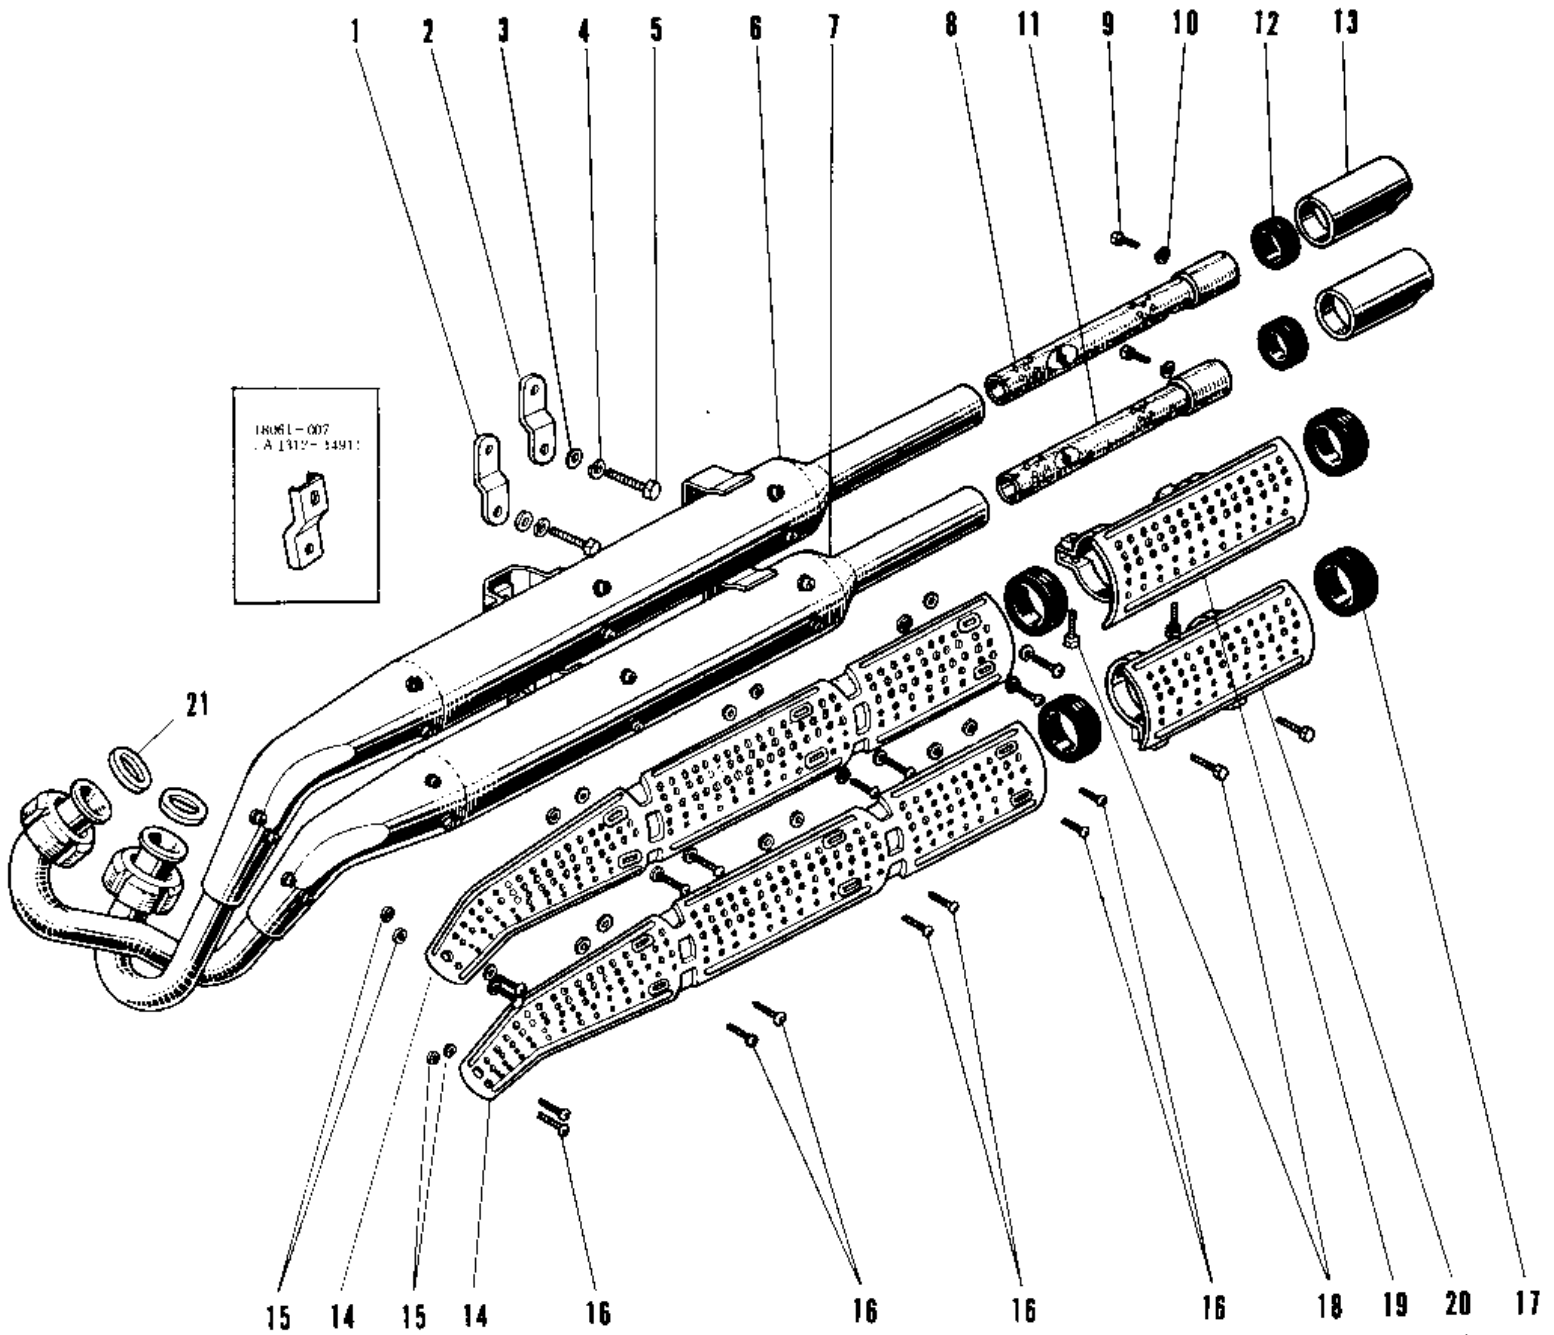

1969 Samurai PARTS DIAGRAM

MUFFLER A1SS UNIT TYPE.

1969 Samurai PARTS LIST

MUFFLER A1SS UNIT TYPE.

ITEM NAME	PART NUMBER	QUANTITY
BRACKET LOWER MUFFLER (Ref # 1)	18061-008	1
BRACKET UPPER MUFFLER (Ref # 2)	18061-007	1
WASHER PLAIN 8MM (Ref # 3)	410B0800	2
WASHER SPRING 8MM (Ref # 4)	461F0800	2
BOLT,8X20 (Ref # 5)	115G0820	2
MUFFLER ASSY UPPER (Ref # 6,8~10)	18002-021	1
MUFFLER ASSY LOWER (Ref # 7,9~11)	18003-003	1
BAFFLE TUBE UPPER (Ref # 8)	18033-016	1
BOLT-UPSET,6X12 (Ref # 9)	112G0612	2
WASHER SPRING 6MM (Ref # 10)	461F0600	2
BAFFLE TUBE LOWER (Ref # 11)	18033-017	1
RUBBER SEAL (Ref # 12)	18068-003	2
TAIL PIECE (Ref # 13)	18048-004	2
COVER MUFFLER UPPER (Ref # 14)	18057-009	2
INSULATOR HEAT (Ref # 15)	92065-024	16
INSULATOR (Ref # 15)	18065-006	16
SCREW PAN HEAD 6X8 (Ref # 16)	220E0608	16
BAND RUBBER 40MM (Ref # 17)	92072-025	4
SCREW PAN HEAD 6X16 (Ref # 18)	220B0616	4
COVER UPPER TAIL PIPE (Ref # 19)	18057-017	1
COVER LOWER TAIL PIPE (Ref # 20)	18057-018	1
GASKET EXHAUST PIPE (Ref # 21)	18067-008	2