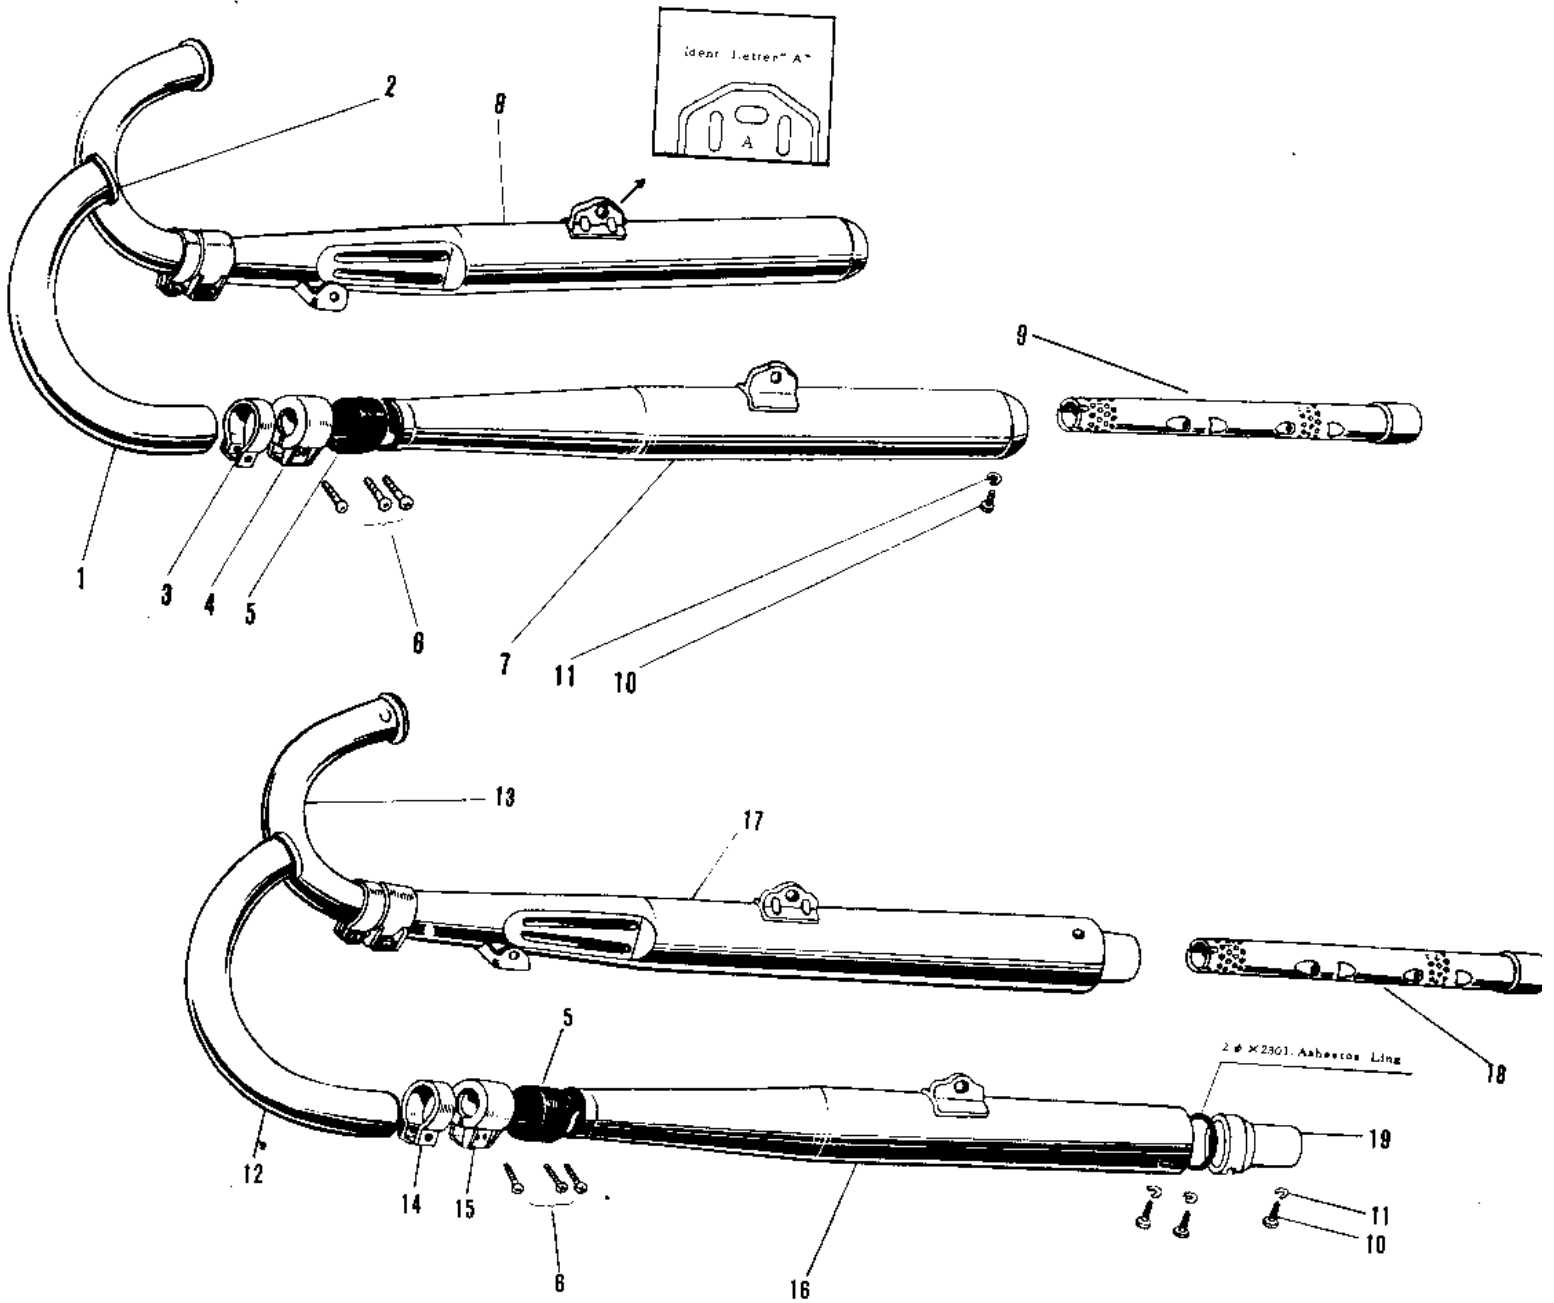

1967 Avenger PARTS DIAGRAM

MUFFLER A1, A7

1967 Avenger PARTS LIST

MUFFLER A1, A7

ITEM NAME	PART NUMBER	QUANTITY
PIPE EXHAUST L.H (Ref # 1)	18049-027	1
PIPE EXHAUST R.H (Ref # 2)	18049-028	1
HOLDER MUFFLER CONECT (Ref # 3)	18044-007	1
HOLDER MUFFLER CONECT (Ref # 4)	18044-006	1
CONNECTOR MUFFLER (Ref # 5)	18043-010	1
SCREW PAN HEAD 6X25 (Ref # 6)	220B0625	1
MUFFLER ASSY L.H (Ref # 7,9~11)	18002-020	1
MUFFLER ASSY R.H (Ref # 8~11)	18003-002	1
BAFFLE TUBE (Ref # 9)	18033-014	1
BAFFLE TUBE (Ref # 9)	18033-015	1
SCREW PAN HEAD 6X12 (Ref # 10)	220B0612	1
WASHER SPRING 6MM (Ref # 11)	461F0600	1