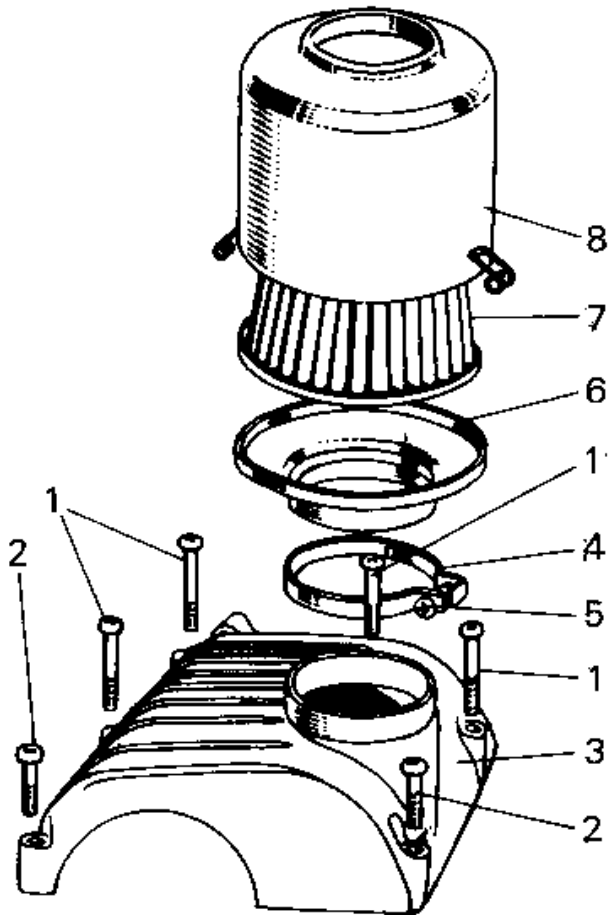

1969 Avenger SS PARTS DIAGRAM

AIR CLEANER

11010-027
(A7010-1310)

1969 Avenger SS PARTS LIST

AIR CLEANER

ITEM NAME	PART NUMBER	QUANTITY
SCREW PAN HEAD 6X50 (Ref # 1)	220B0650	17
SCREW PAN HEAD 6X40 (Ref # 2)	220B0640	10
AIR CLEANER ASSY (Ref # 4-8)	11010-027	1
CLAMP AIR CLEANER (Ref # 4)	92037-018	1
SCREW PAN HEAD 6X25 (Ref # 5)	220B0625	5
CAP AIR CLEANER (Ref # 6)	11012-006	1
ELEMENT,AIR CLNR (Ref # 7)	11013-013	1
AIR CLEANER ASSY (Ref # 8)	11010-027	1