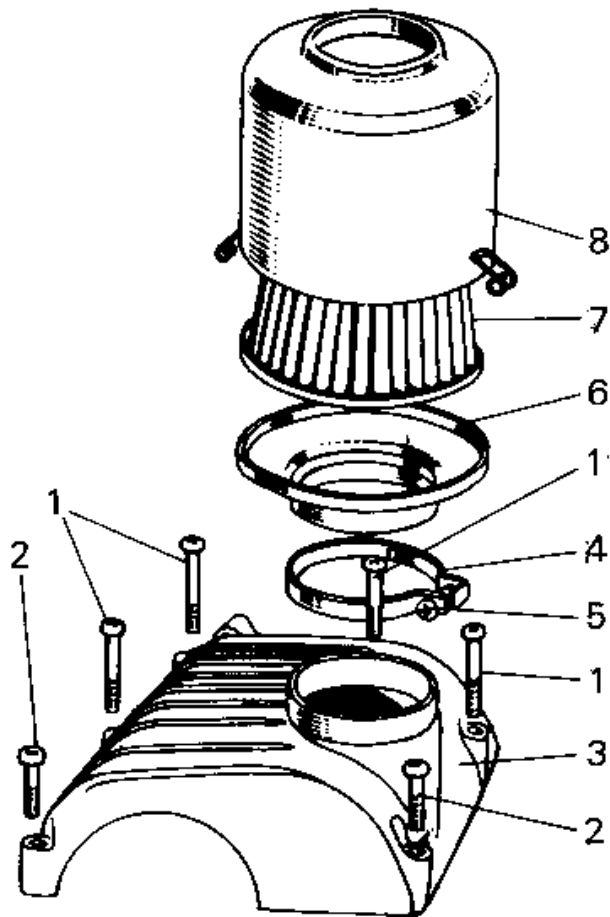

# 1971 Avenger PARTS DIAGRAM

## AIR CLEANER

11010-027  
(A7010-1310)

# 1971 Avenger PARTS LIST

## AIR CLEANER

| ITEM NAME                     | PART NUMBER | QUANTITY |
|-------------------------------|-------------|----------|
| SCREW PAN HEAD 6X50 (Ref # 1) | 220B0650    | 17       |
| SCREW PAN HEAD 6X40 (Ref # 2) | 220B0640    | 10       |
| AIR CLEANER ASSY (Ref # 4-8)  | 11010-027   | 1        |
| CLAMP AIR CLEANER (Ref # 4)   | 92037-018   | 1        |
| SCREW PAN HEAD 6X25 (Ref # 5) | 220B0625    | 5        |
| CAP AIR CLEANER (Ref # 6)     | 11012-006   | 1        |
| ELEMENT,AIR CLNR (Ref # 7)    | 11013-013   | 1        |
| AIR CLEANER ASSY (Ref # 8)    | 11010-027   | 1        |