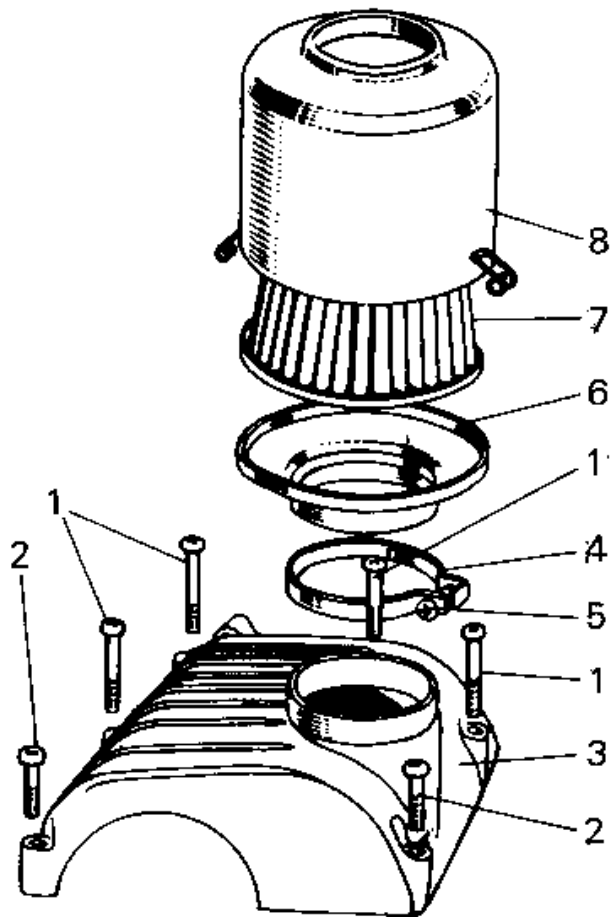

1968 Avenger PARTS DIAGRAM

AIR CLEANER

Ident. Letter "U"

11010-027
(A7010-1310)

1968 Avenger PARTS LIST

AIR CLEANER

ITEM NAME	PART NUMBER	QUANTITY
SCREW PAN HEAD 6X50 (Ref # 1)	220B0650	17
SCREW PAN HEAD 6X40 (Ref # 2)	220B0640	10
AIR CLEANER ASSY (Ref # 4-8)	11010-027	1
CLAMP AIR CLEANER (Ref # 4)	92037-018	1
SCREW PAN HEAD 6X25 (Ref # 5)	220B0625	5
CAP AIR CLEANER (Ref # 6)	11012-006	1
ELEMENT,AIR CLNR (Ref # 7)	11013-013	1
AIR CLEANER ASSY (Ref # 8)	11010-027	1