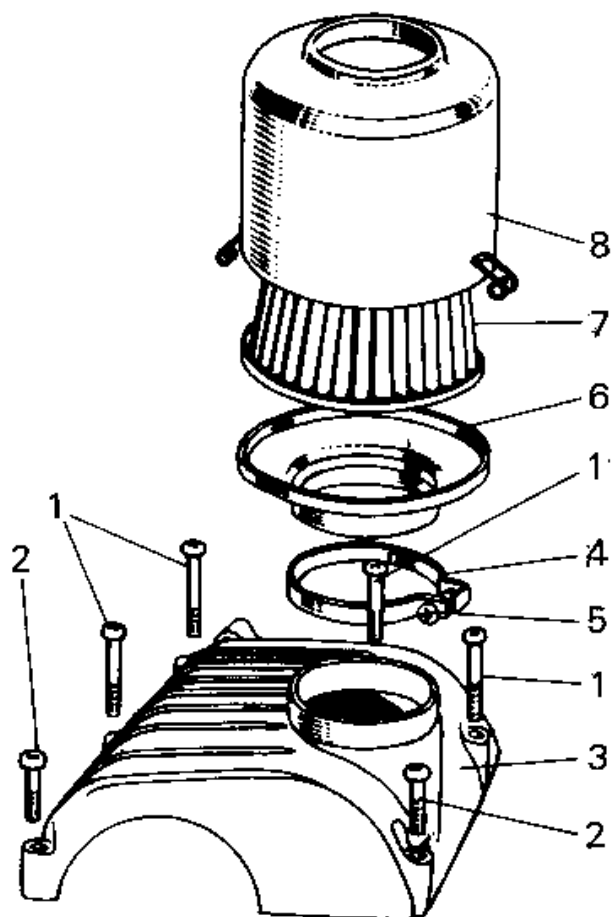

1969 Avenger PARTS DIAGRAM AIR CLEANER

11010-027
(A7010-1310)

1969 Avenger PARTS LIST

AIR CLEANER

ITEM NAME	PART NUMBER	QUANTITY
SCREW PAN HEAD 6X50 (Ref # 1)	220B0650	1
SCREW PAN HEAD 6X40 (Ref # 2)	220B0640	1
AIR CLEANER ASSY (Ref # 4-8)	11010-027	2
CLAMP AIR CLEANER (Ref # 4)	92037-018	1
SCREW PAN HEAD 6X25 (Ref # 5)	220B0625	1
CAP AIR CLEANER (Ref # 6)	11012-006	1
ELEMENT,AIR CLNR (Ref # 7)	11013-013	1