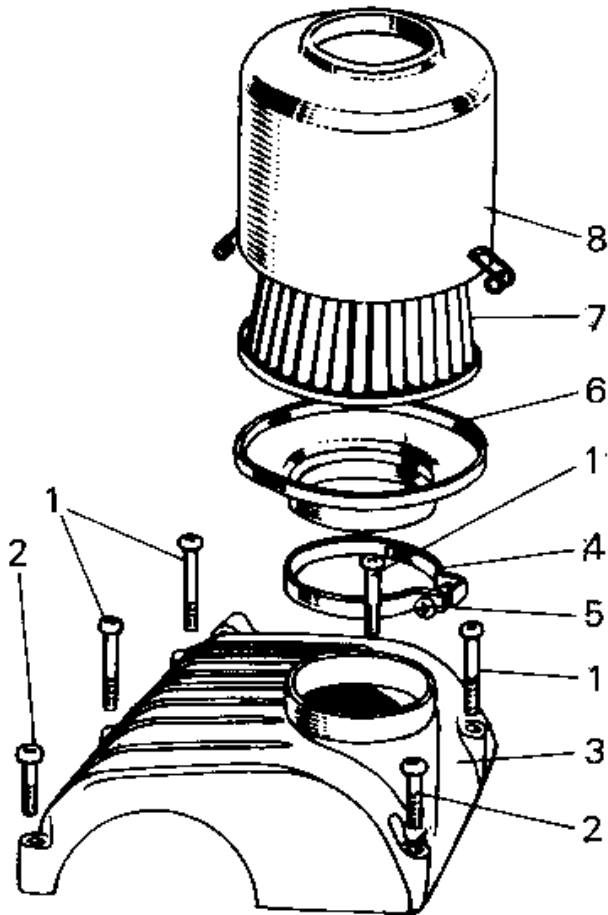

# 1968 A1SS PARTS DIAGRAM

## AIR CLEANER

Ident. Letter "U"  
11010-027  
(A7010-1310)

# 1968 A1SS PARTS LIST

## AIR CLEANER

ITEM NAME	PART NUMBER	QUANTITY
SCREW PAN HEAD 6X50 (Ref # 1)	220B0650	17
SCREW PAN HEAD 6X40 (Ref # 2)	220B0640	10
AIR CLEANER ASSY (Ref # 4-8)	11010-027	1
CLAMP AIR CLEANER (Ref # 4)	92037-018	1
SCREW PAN HEAD 6X25 (Ref # 5)	220B0625	5
CAP AIR CLEANER (Ref # 6)	11012-006	1
ELEMENT,AIR CLNR (Ref # 7)	11013-013	1
AIR CLEANER ASSY (Ref # 8)	11010-027	1