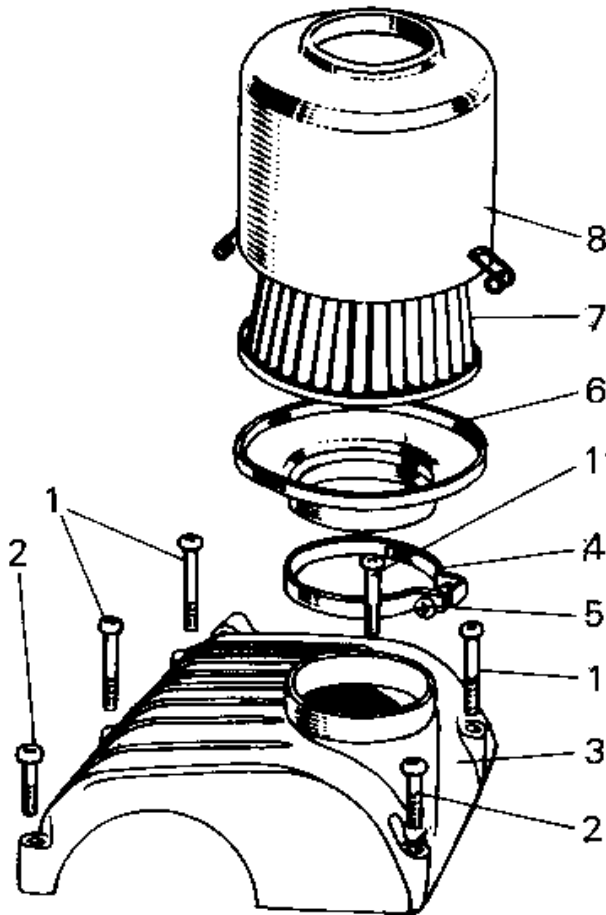

1969 Samurai PARTS DIAGRAM

AIR CLEANER

Ident. Letter "U"

11010-027
(A7010-1310)

1969 Samurai PARTS LIST

AIR CLEANER

ITEM NAME	PART NUMBER	QUANTITY
SCREW PAN HEAD 6X50 (Ref # 1)	220B0650	17
SCREW PAN HEAD 6X40 (Ref # 2)	220B0640	10
AIR CLEANER ASSY (Ref # 4-8)	11010-027	1
CLAMP AIR CLEANER (Ref # 4)	92037-018	1
SCREW PAN HEAD 6X25 (Ref # 5)	220B0625	5
CAP AIR CLEANER (Ref # 6)	11012-006	1
ELEMENT,AIR CLNR (Ref # 7)	11013-013	1
AIR CLEANER ASSY (Ref # 8)	11010-027	1