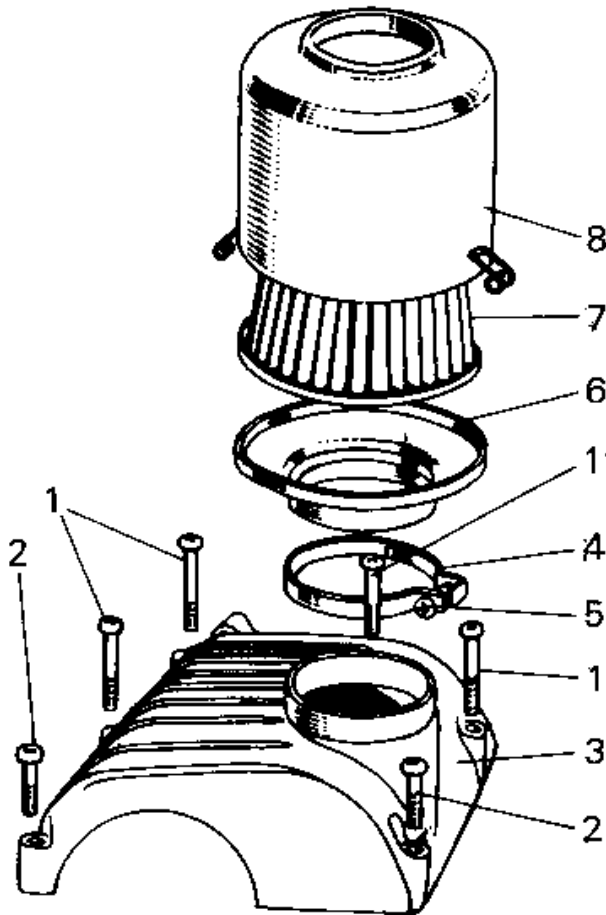

1966 Samurai PARTS DIAGRAM

AIR CLEANER

Ident. Letter "U"

11010-027
(A7010-1310)

1966 Samurai PARTS LIST

AIR CLEANER

ITEM NAME	PART NUMBER	QUANTITY
SCREW PAN HEAD 6X50 (Ref # 1)	220B0650	17
SCREW PAN HEAD 6X40 (Ref # 2)	220B0640	10
AIR CLEANER ASSY (Ref # 4-8)	11010-027	1
CLAMP AIR CLEANER (Ref # 4)	92037-018	1
SCREW PAN HEAD 6X25 (Ref # 5)	220B0625	5
CAP AIR CLEANER (Ref # 6)	11012-006	1
ELEMENT,AIR CLNR (Ref # 7)	11013-013	1
AIR CLEANER ASSY (Ref # 8)	11010-027	1