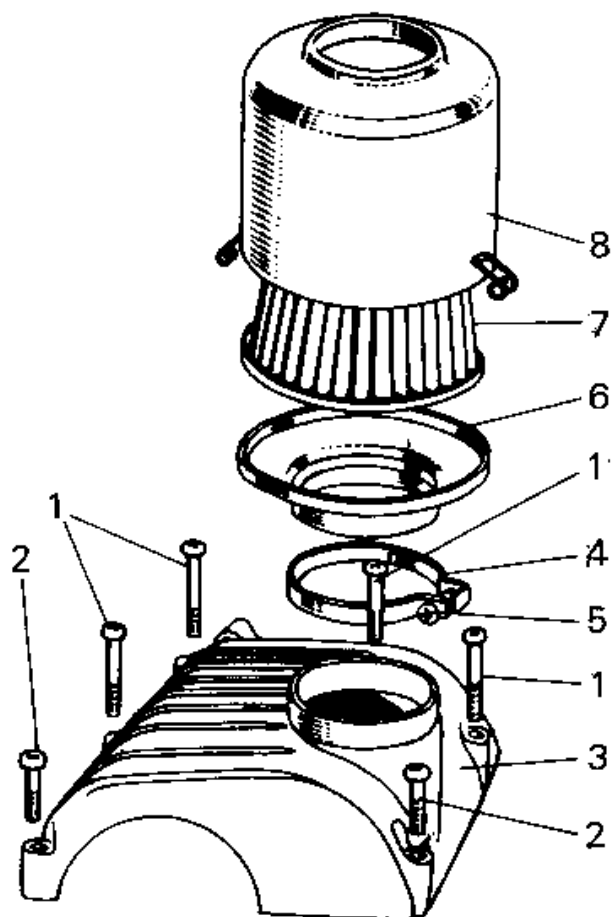

## 1966 Samurai PARTS DIAGRAM

AIR CLEANER

Ident. Letter "U"

11010-027  
(A7010-1310)

## 1966 Samurai PARTS LIST

### AIR CLEANER

ITEM NAME	PART NUMBER	QUANTITY
SCREW PAN HEAD 6X50 (Ref # 1)	220B0650	1
SCREW PAN HEAD 6X40 (Ref # 2)	220B0640	1
AIR CLEANER ASSY (Ref # 4-8)	11010-027	2
CLAMP AIR CLEANER (Ref # 4)	92037-018	1
SCREW PAN HEAD 6X25 (Ref # 5)	220B0625	1
CAP AIR CLEANER (Ref # 6)	11012-006	1
ELEMENT,AIR CLNR (Ref # 7)	11013-013	1