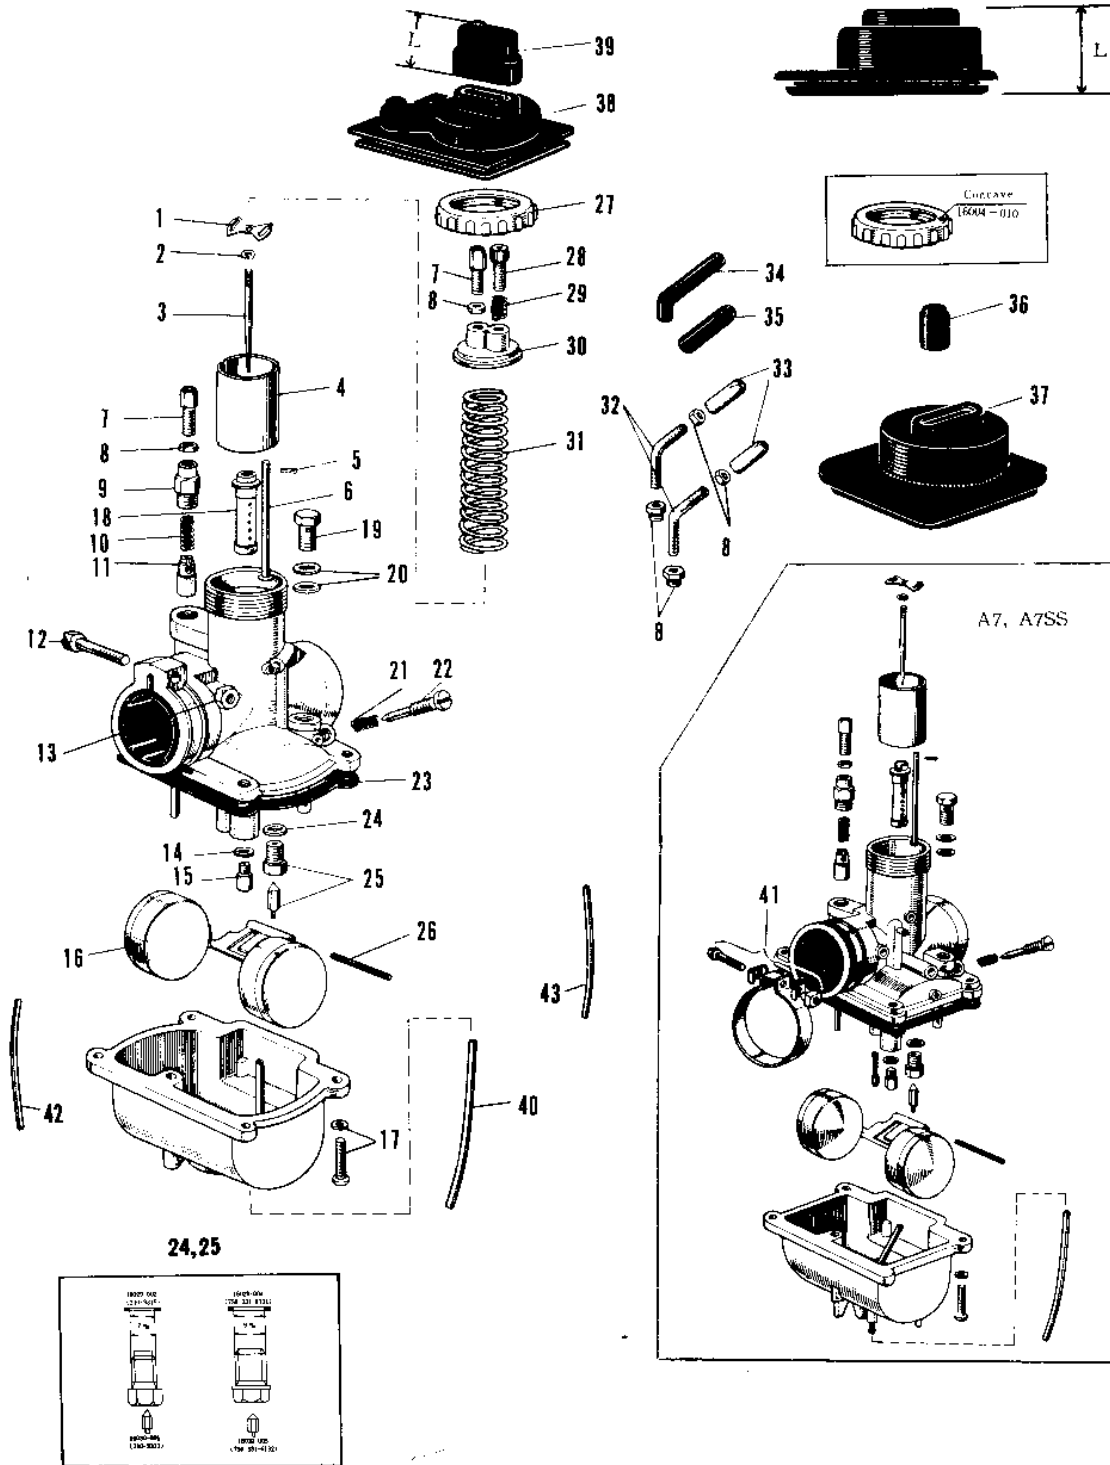

1970 Avenger PARTS DIAGRAM CARBURETOR VM22SC, VM28SC

1970 Avenger PARTS LIST

CARBURETOR VM22SC, VM28SC

ITEM NAME	PART NUMBER	QUANTITY
CARBURETOR ASSY R.H (Ref # 1~31)	16001-096	1
CARBURETOR ASSY L.H (Ref # 1~31)	16001-097	1
SPRING SEAT THRTL VLV (Ref # 1)	16007-002	1
CIRCLIP (Ref # 2)	16008-010	1
JET NEEDLE 4J13 (Ref # 3)	16009-012	1
VALVE THROTTLE (Ref # 4)	16025-011	1
UNAVAILABLE IN PRICE BOOK (Ref # 5)	16023-001	1
ROD THROTTLE VLV STOP (Ref # 6)	16024-002	1
CABLE ADJUSTER (Ref # 7)	16002-002	1
NUT CABLE ADJUST LOCK (Ref # 8)	16003-004	1
CAP STARTER PLUNGER (Ref # 9)	16012-004	1
SPRING STARTER PLUNG (Ref # 10)	16013-005	1
PLUNGER-ENRICHNER (Ref # 11)	16016-002	1
SCREW CLAMP (Ref # 12)	16010-004	1
NUT 6MM (Ref # 13)	311B0600	2
WASHER MAIN JET (Ref # 14)	16034-001	1
JET-MAIN NO 140A (Ref # 15)	92063-015	1
FLOAT (Ref # 16)	16031-004	1
SCREW FLOAT CHAMBER (Ref # 17)	16033-009	1
NEEDLE JET 0-6 (Ref # 18)	16017-026	1
BOLT BANJO (Ref # 19)	92001-014	1
GASKET 8MM (Ref # 20)	751P0800	1
SPRING, THROTTLE ADJST (Ref # 21)	16022-010	1
SCREW PILOT AIR ADJST (Ref # 22)	16014-003	1
GASKET FLOAT CHAMBER (Ref # 23)	16019-004	1
WASHER VALVE SEAT (Ref # 24)	16029-002	1
WASHER FLOAT VLV SEAT (Ref # 24)	16029-004	1
FLOAT VALVE ASSY (Ref # 25)	16030-001	1
FLOAT VALVE ASSY (Ref # 25)	16030-005	1