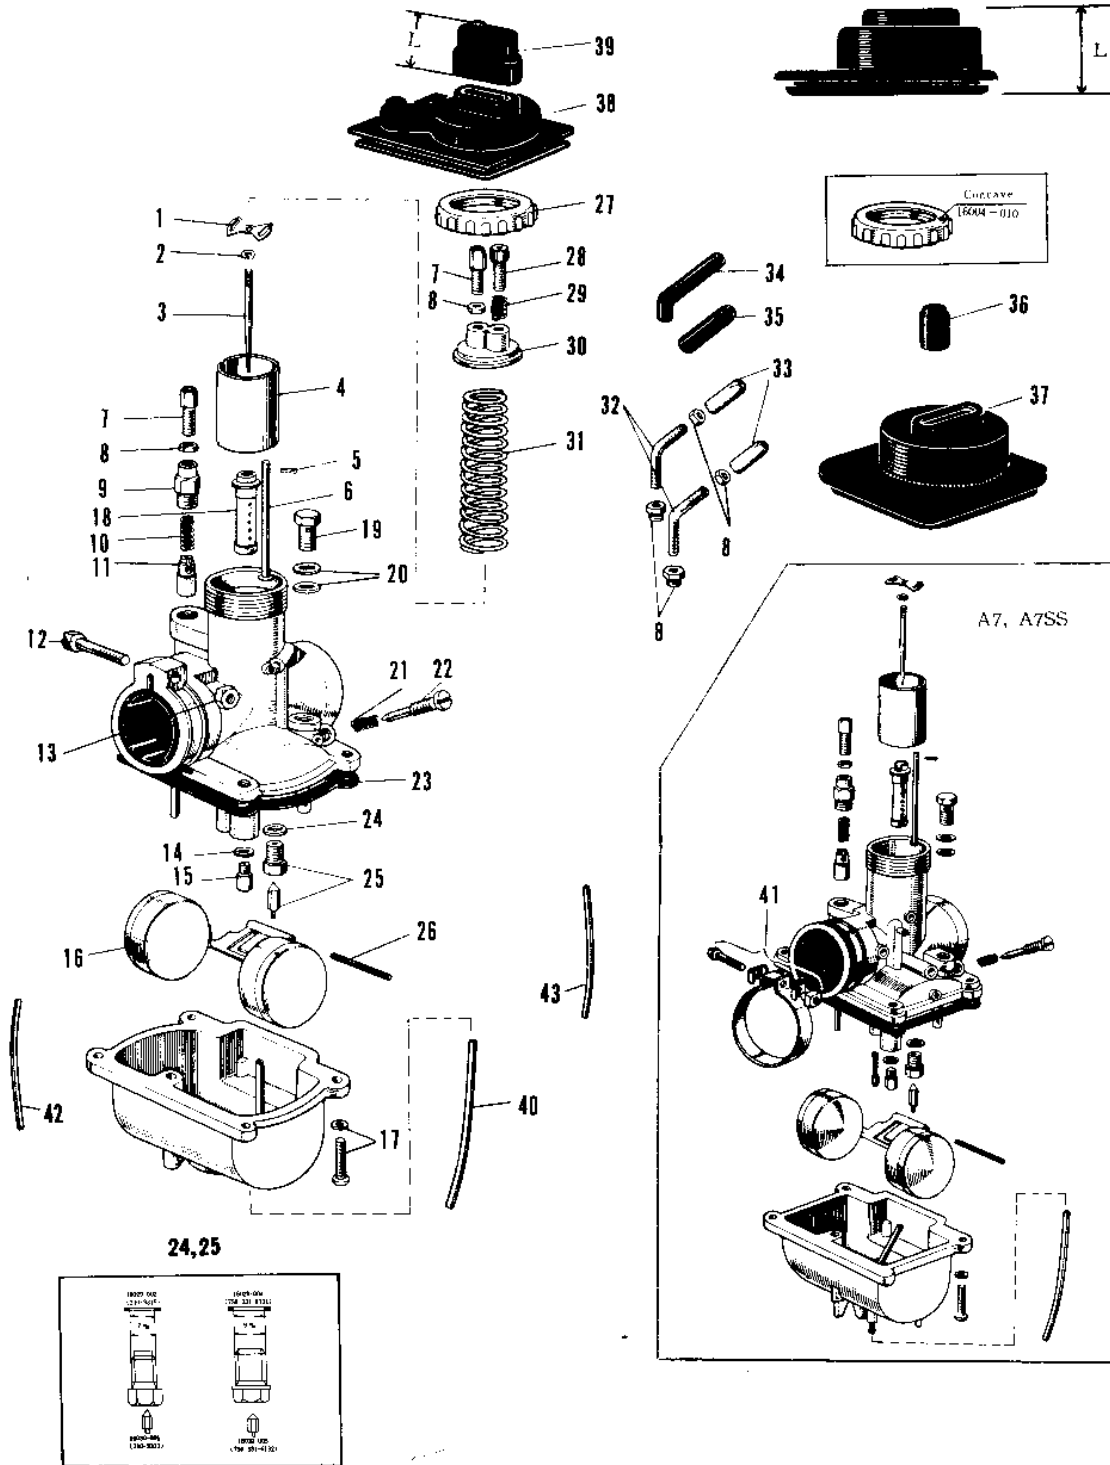

1967 Avenger PARTS DIAGRAM

CARBURETOR VM22SC, VM28SC

1967 Avenger PARTS LIST

CARBURETOR VM22SC, VM28SC

ITEM NAME	PART NUMBER	QUANTITY
CARBURETOR ASSY R.H (Ref # 1~31)	16001-096	1
CARBURETOR ASSY L.H (Ref # 1~31)	16001-097	1
SPRING SEAT THRTL VLV (Ref # 1)	16007-002	1
CIRCLIP (Ref # 2)	16008-010	1
JET NEEDLE 4J13 (Ref # 3)	16009-012	1
VALVE THROTTLE (Ref # 4)	16025-011	1
UNAVAILABLE IN PRICE BOOK (Ref # 5)	16023-001	1
ROD THROTTLE VLV STOP (Ref # 6)	16024-002	1
CABLE ADJUSTER (Ref # 7)	16002-002	1
NUT CABLE ADJUST LOCK (Ref # 8)	16003-004	1
CAP STARTER PLUNGER (Ref # 9)	16012-004	1
SPRING STARTER PLUNG (Ref # 10)	16013-005	1
PLUNGER-ENRICHNER (Ref # 11)	16016-002	1
SCREW CLAMP (Ref # 12)	16010-004	1
NUT 6MM (Ref # 13)	311B0600	2
WASHER MAIN JET (Ref # 14)	16034-001	1
JET-MAIN NO 140A (Ref # 15)	92063-015	1
FLOAT (Ref # 16)	16031-004	1
SCREW FLOAT CHAMBER (Ref # 17)	16033-009	1
NEEDLE JET 0-6 (Ref # 18)	16017-026	1
BOLT BANJO (Ref # 19)	92001-014	1
GASKET 8MM (Ref # 20)	751P0800	1
SPRING, THROTTLE ADJST (Ref # 21)	16022-010	1
SCREW PILOT AIR ADJST (Ref # 22)	16014-003	1
GASKET FLOAT CHAMBER (Ref # 23)	16019-004	1
WASHER VALVE SEAT (Ref # 24)	16029-002	1
WASHER FLOAT VLV SEAT (Ref # 24)	16029-004	1
FLOAT VALVE ASSY (Ref # 25)	16030-001	1
FLOAT VALVE ASSY (Ref # 25)	16030-005	1