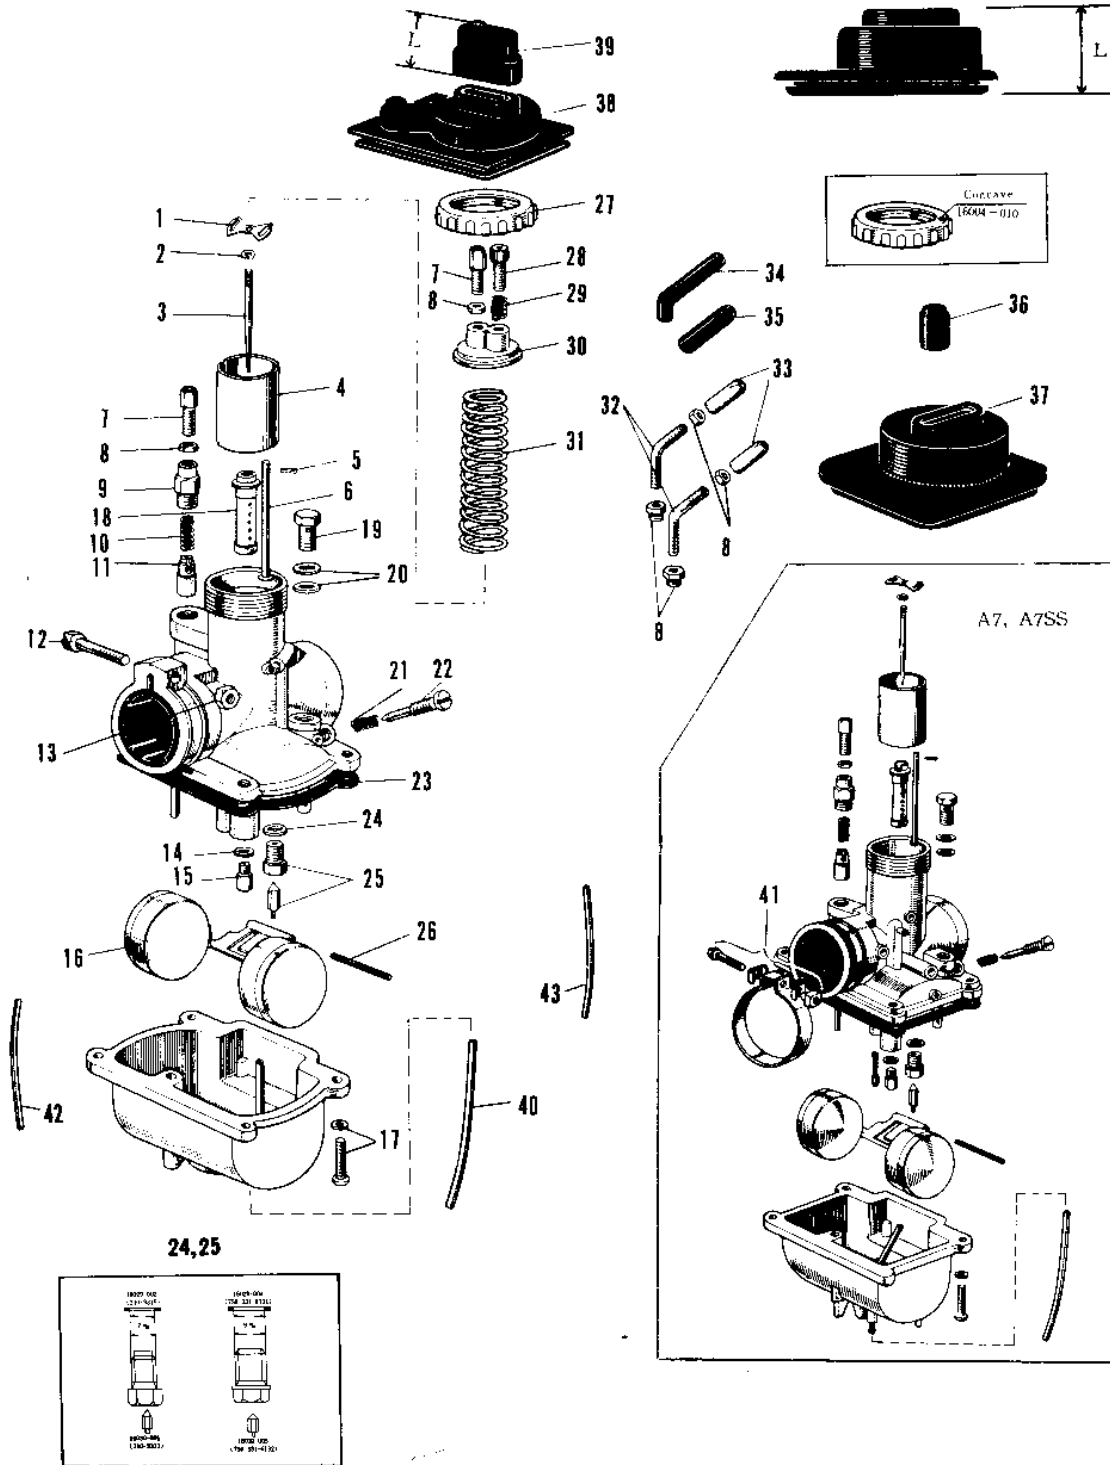

1971 A1-B PARTS DIAGRAM

CARBURETOR VM22SC, VM28SC

1971 A1-B PARTS LIST

CARBURETOR VM22SC, VM28SC

ITEM NAME	PART NUMBER	QUANTITY
CARBURETOR ASSY R.H (Ref # 1~31)	16001-096	1
CARBURETOR ASSY L.H (Ref # 1~31)	16001-097	1
SPRING SEAT THRTL VLV (Ref # 1)	16007-002	1
CIRCLIP (Ref # 2)	16008-010	1
JET NEEDLE 4J13 (Ref # 3)	16009-012	1
VALVE THROTTLE (Ref # 4)	16025-011	1
UNAVAILABLE IN PRICE BOOK (Ref # 5)	16023-001	1
ROD THROTTLE VLV STOP (Ref # 6)	16024-002	1
CABLE ADJUSTER (Ref # 7)	16002-002	1
NUT CABLE ADJUST LOCK (Ref # 8)	16003-004	1
CAP STARTER PLUNGER (Ref # 9)	16012-004	1
SPRING STARTER PLUNG (Ref # 10)	16013-005	1
PLUNGER-ENRICHNER (Ref # 11)	16016-002	1
SCREW CLAMP (Ref # 12)	16010-004	1
NUT 6MM (Ref # 13)	311B0600	2
WASHER MAIN JET (Ref # 14)	16034-001	1
JET-MAIN NO 140A (Ref # 15)	92063-015	1
FLOAT (Ref # 16)	16031-004	1
SCREW FLOAT CHAMBER (Ref # 17)	16033-009	1
NEEDLE JET 0-6 (Ref # 18)	16017-026	1
BOLT BANJO (Ref # 19)	92001-014	1
GASKET 8MM (Ref # 20)	751P0800	1
SPRING, THROTTLE ADJST (Ref # 21)	16022-010	1
SCREW PILOT AIR ADJST (Ref # 22)	16014-003	1
GASKET FLOAT CHAMBER (Ref # 23)	16019-004	1
WASHER VALVE SEAT (Ref # 24)	16029-002	1
WASHER FLOAT VLV SEAT (Ref # 24)	16029-004	1
FLOAT VALVE ASSY (Ref # 25)	16030-001	1
FLOAT VALVE ASSY (Ref # 25)	16030-005	1