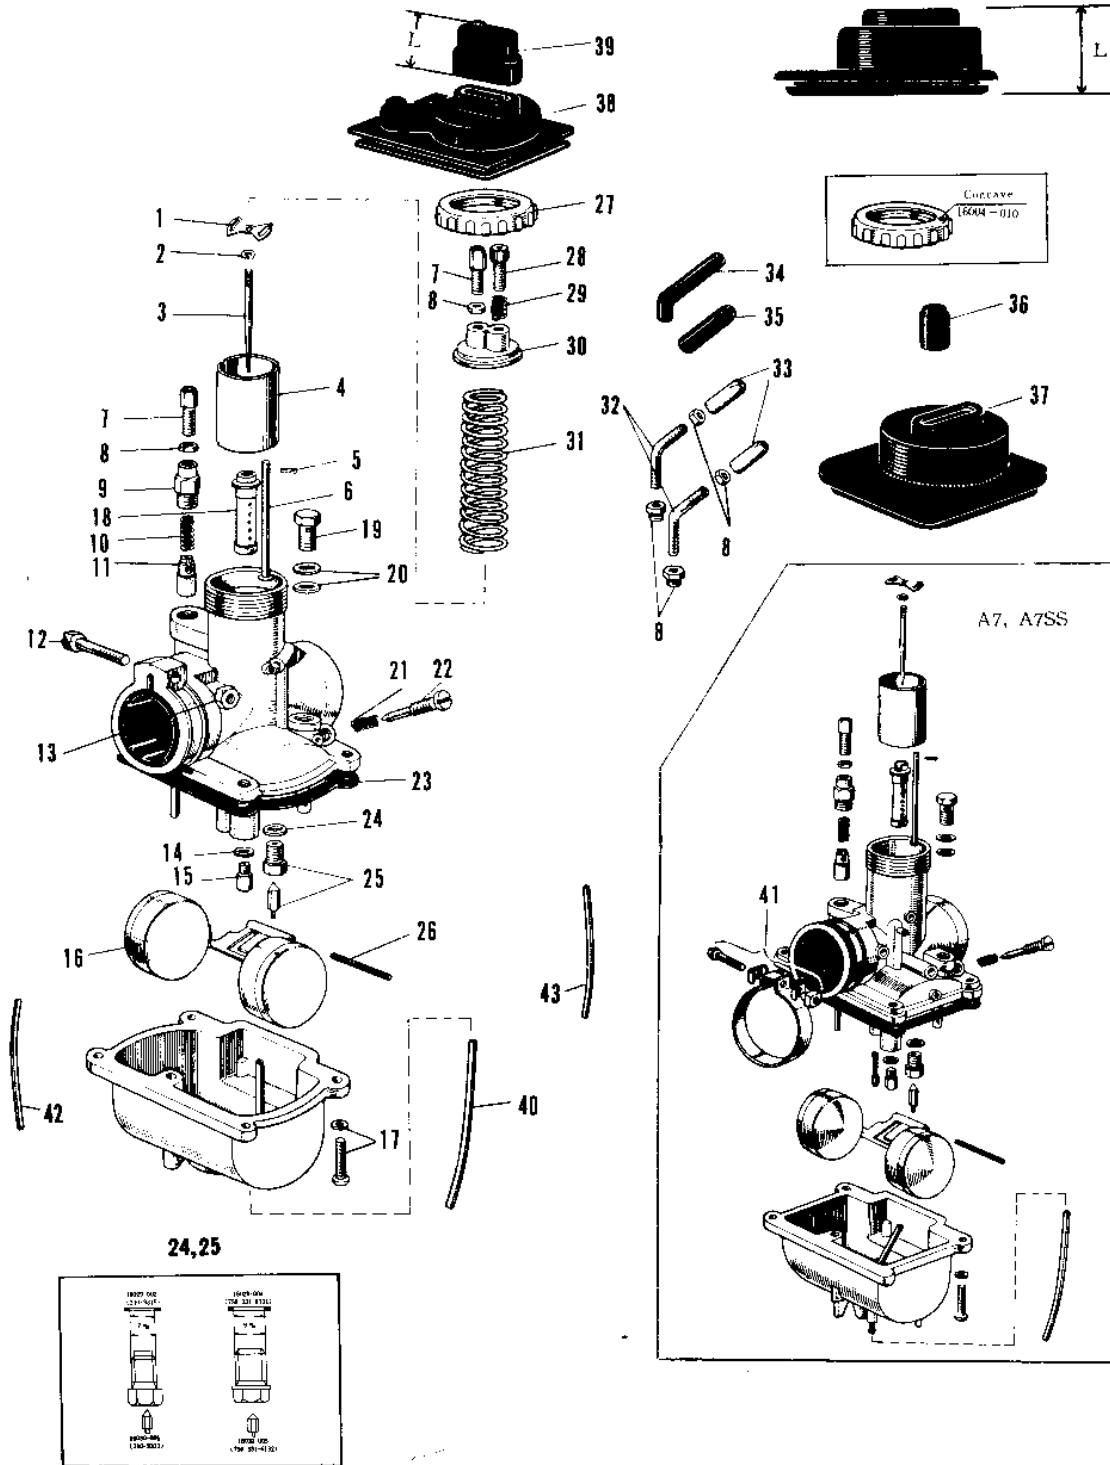

1968 Samurai PARTS DIAGRAM CARBURETOR VM22SC, VM28SC

1968 Samurai PARTS LIST

CARBURETOR VM22SC, VM28SC

ITEM NAME	PART NUMBER	QUANTITY
CARBURETOR ASSY R.H (Ref # 1~31)	16001-096	1
CARBURETOR ASSY L.H (Ref # 1~31)	16001-097	1
SPRING SEAT THRTL VLV (Ref # 1)	16007-002	1
CIRCLIP (Ref # 2)	16008-010	1
JET NEEDLE 4J13 (Ref # 3)	16009-012	1
VALVE THROTTLE (Ref # 4)	16025-011	1
UNAVAILABLE IN PRICE BOOK (Ref # 5)	16023-001	1
ROD THROTTLE VLV STOP (Ref # 6)	16024-002	1
CABLE ADJUSTER (Ref # 7)	16002-002	1
NUT CABLE ADJUST LOCK (Ref # 8)	16003-004	1
CAP STARTER PLUNGER (Ref # 9)	16012-004	1
SPRING STARTER PLUNG (Ref # 10)	16013-005	1
PLUNGER-ENRICHNER (Ref # 11)	16016-002	1
SCREW CLAMP (Ref # 12)	16010-004	1
NUT 6MM (Ref # 13)	311B0600	2
WASHER MAIN JET (Ref # 14)	16034-001	1
JET-MAIN NO 140A (Ref # 15)	92063-015	1
FLOAT (Ref # 16)	16031-004	1
SCREW FLOAT CHAMBER (Ref # 17)	16033-009	1
NEEDLE JET 0-6 (Ref # 18)	16017-026	1
BOLT BANJO (Ref # 19)	92001-014	1
GASKET 8MM (Ref # 20)	751P0800	1
SPRING, THROTTLE ADJST (Ref # 21)	16022-010	1
SCREW PILOT AIR ADJST (Ref # 22)	16014-003	1
GASKET FLOAT CHAMBER (Ref # 23)	16019-004	1
WASHER VALVE SEAT (Ref # 24)	16029-002	1
WASHER FLOAT VLV SEAT (Ref # 24)	16029-004	1
FLOAT VALVE ASSY (Ref # 25)	16030-001	1
FLOAT VALVE ASSY (Ref # 25)	16030-005	1