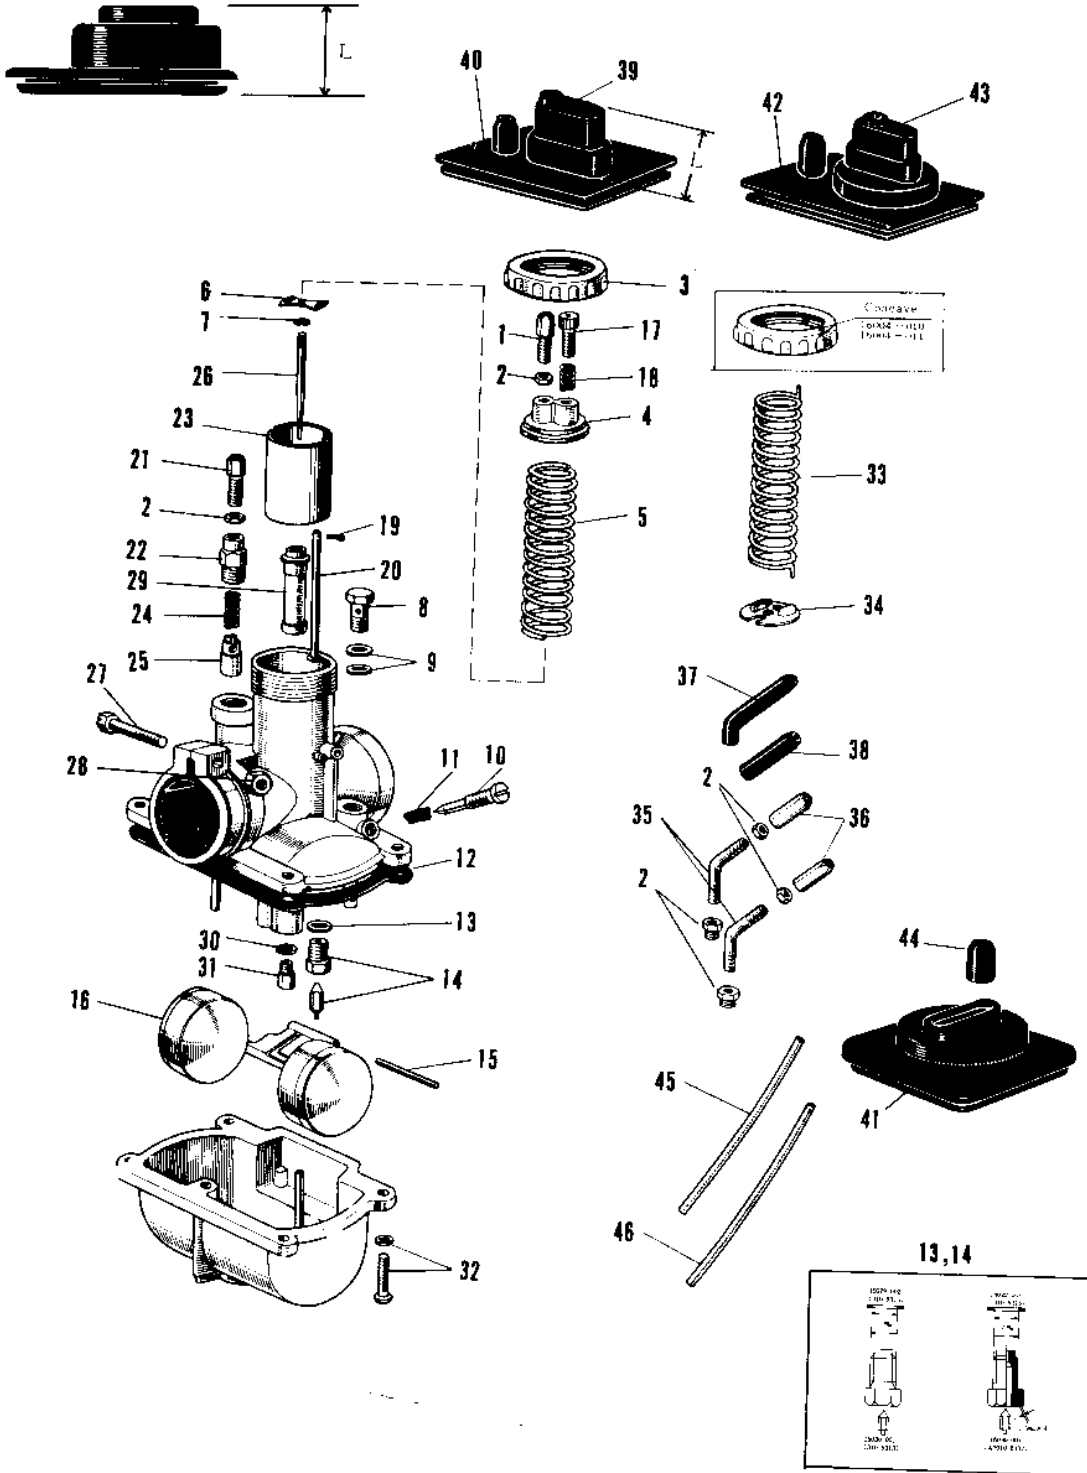

## 1970 Avenger PARTS DIAGRAM

CARBURETOR VM22SC, VM26SC

## 1970 Avenger PARTS LIST

CARBURETOR VM22SC, VM26SC

ITEM NAME	PART NUMBER	QUANTITY
CARBURETOR ASSY (Ref # 1~32)	16001-038	1
CABLE ADJUSTER (Ref # 1)	16002-002	2
NUT CABLE ADJUST LOCK (Ref # 2)	16003-004	1
CAP-MIXING CHAMBER (Ref # 3)	16004-002	1
CAP MIXING CHAMBER (Ref # 3)	16004-010	1
TOP MIXING CHAMBER (Ref # 4)	16005-005	1
SPRING THROTTLE VALVE (Ref # 5)	16006-013	1
SPRING SEAT THRTL VLV (Ref # 6)	16007-002	1
CIRCLIP (Ref # 7)	16008-010	1
BOLT BANJO (Ref # 8)	92001-014	1
UNAVAILABLE IN PRICE BOOK (Ref # 9)	751P0880	1
SCREW PILOT AIR ADJUST (Ref # 10)	16014-003	1
SPRING, THROTTLE ADJUST (Ref # 11)	16022-010	1
GASKET FLOAT CHAMBER (Ref # 12)	16019-004	1
WASHER VALVE SEAT (Ref # 13)	16029-002	1
FLOAT VALVE ASSY (Ref # 14)	16030-001	1
FLOAT PIN (Ref # 15)	16032-003	1
FLOAT (Ref # 16)	16031-004	1
SCREW, THROTTLE STOP (Ref # 17)	16021-002	1
SPRING THR STOP SCREW (Ref # 18)	16022-005	1
UNAVAILABLE IN PRICE BOOK (Ref # 19)	16023-001	1
ROD THROTTLE VLV STOP (Ref # 20)	16024-002	1
CAP STARTER PLUNGER (Ref # 22)	16012-004	1
VALVE THROTTLE (Ref # 23)	16025-011	1
SPRING STARTER PLUNG (Ref # 24)	16013-005	1
PLUNGER-ENRICHNER (Ref # 25)	16016-002	1
JET NEEDLE 4J13 (Ref # 26)	16009-012	1
SCREW CLAMP (Ref # 27)	16010-004	1
NUT 6MM (Ref # 28)	311B0600	2

## 1970 Avenger PARTS LIST

CARBURETOR VM22SC, VM26SC

ITEM NAME	PART NUMBER	QUANTITY
NEEDLE JET 0-6 (Ref # 29)	16017-026	1
WASHER MAIN JET (Ref # 30)	16034-001	1
JET-MAIN NO 150A (Ref # 31)	92063-016	1
SCREW FLOAT CHAMBER (Ref # 32)	16033-008	1
SCREW FLOAT CHAMBER (Ref # 32)	16033-009	1
GROMMET CARB CAP (Ref # 39)	14038-006	1
CAP CARBURETOR (Ref # 40)	14038-008	1
PIPE FUEL OVERFLOW (Ref # 45)	92059-031	1
PIPE FUEL OVERFLOW R (Ref # 46)	92059-027	1