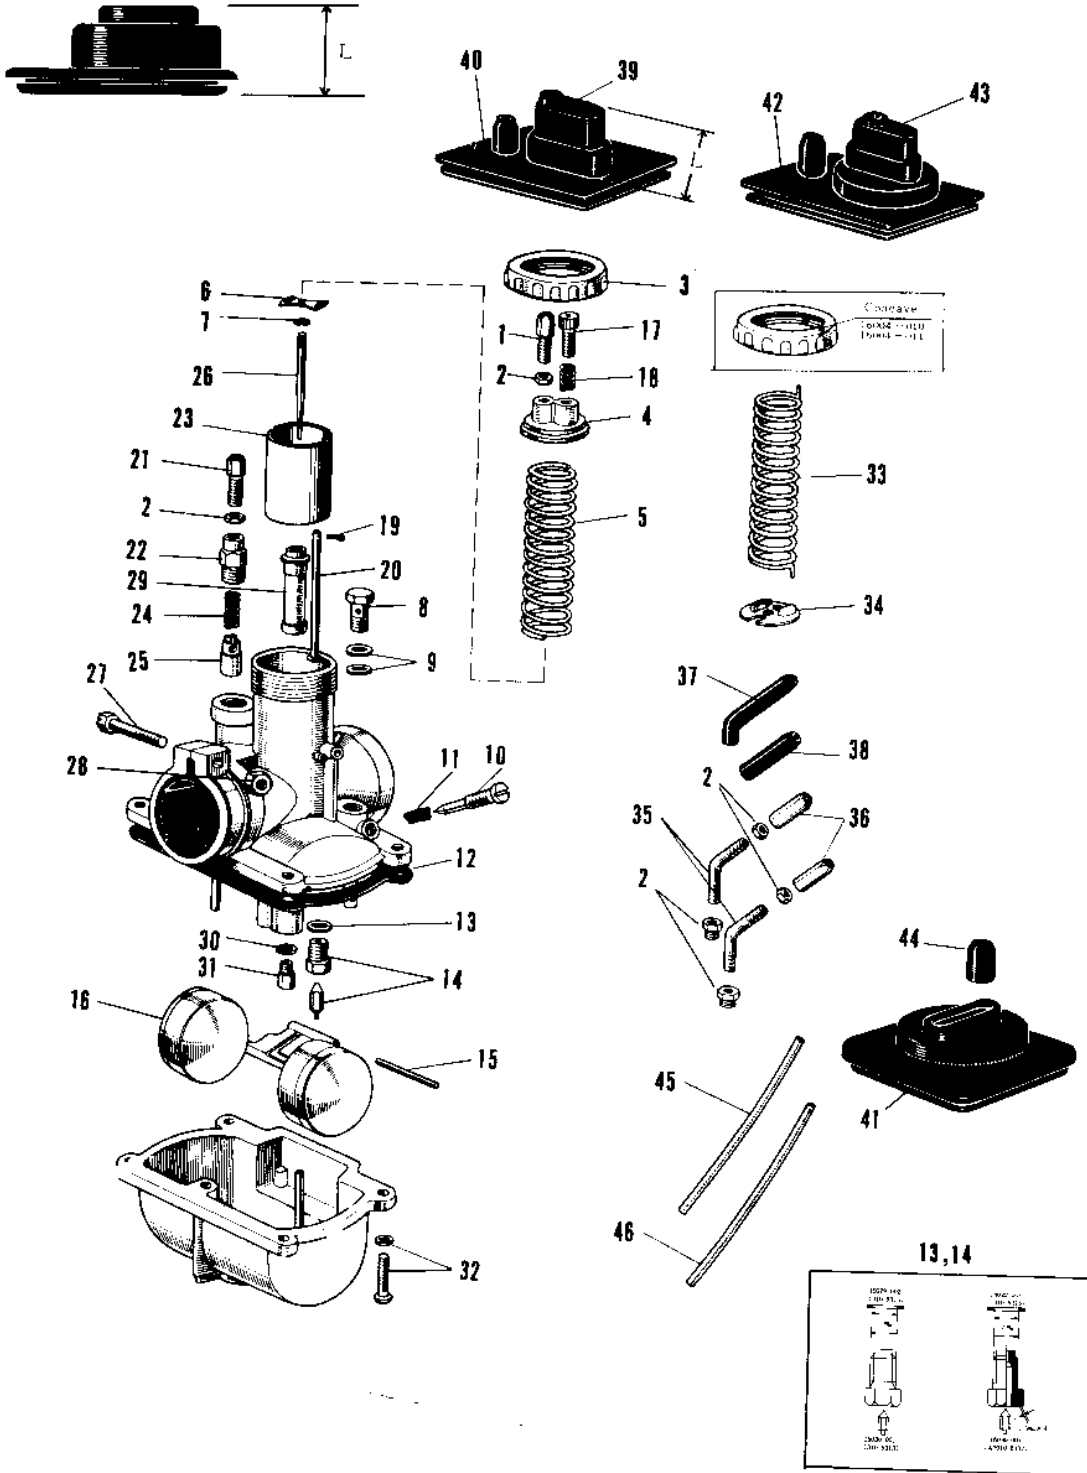

# 1967 Avenger PARTS DIAGRAM

CARBURETOR VM22SC, VM26SC

# 1967 Avenger PARTS LIST

CARBURETOR VM22SC, VM26SC

ITEM NAME	PART NUMBER	QUANTITY
CARBURETOR ASSY (Ref # 1~32)	16001-038	2
CABLE ADJUSTER (Ref # 1)	16002-002	2
NUT CABLE ADJUST LOCK (Ref # 2)	16003-004	4
CAP-MIXING CHAMBER (Ref # 3)	16004-002	2
CAP MIXING CHAMBER (Ref # 3)	16004-010	2
TOP MIXING CHAMBER (Ref # 4)	16005-005	2
SPRING THROTTLE VALVE (Ref # 5)	16006-013	2
SPRING SEAT THRTL VLV (Ref # 6)	16007-002	2
CIRCLIP (Ref # 7)	16008-010	2
BOLT BANJO (Ref # 8)	92001-014	2
UNAVAILABLE IN PRICE BOOK (Ref # 9)	751P0880	4
SCREW PILOT AIR ADJST (Ref # 10)	16014-003	2
SPRING,THROTTLE ADJST (Ref # 11)	16022-010	2
GASKET FLOAT CHAMBER (Ref # 12)	16019-004	2
WASHER VALVE SEAT (Ref # 13)	16029-002	2
FLOAT VALVE ASSY (Ref # 14)	16030-001	2
FLOAT PIN (Ref # 15)	16032-003	2
FLOAT (Ref # 16)	16031-004	2
SCREW,THROTTLE STOP (Ref # 17)	16021-002	2
SPRING THR STOP SCREW (Ref # 18)	16022-005	2
UNAVAILABLE IN PRICE BOOK (Ref # 19)	16023-001	2
ROD THROTTLE VLV STOP (Ref # 20)	16024-002	2
CABLE ADJUSTER (Ref # 21)	16002-002	2
CAP STARTER PLUNGER (Ref # 22)	16012-004	2
VALVE THROTTLE (Ref # 23)	16025-011	2
SPRING STARTER PLUNG (Ref # 24)	16013-005	2
PLUNGER-ENRICHNER (Ref # 25)	16016-002	2
JET NEEDLE 4J13 (Ref # 26)	16009-012	2
SCREW CLAMP (Ref # 27)	16010-004	2

# 1967 Avenger PARTS LIST

CARBURETOR VM22SC, VM26SC

ITEM NAME	PART NUMBER	QUANTITY
NUT 6MM (Ref # 28)	311B0600	(2
NUT 6MM (Ref # 28)	311B0600	2
NEEDLE JET 0-6 (Ref # 29)	16017-026	2
WASHER MAIN JET (Ref # 30)	16034-001	2
JET-MAIN NO 150A (Ref # 31)	92063-016	2
SCREW FLOAT CHAMBER (Ref # 32)	16033-008	8
SCREW FLOAT CHAMBER (Ref # 32)	16033-009	8
GROMMET CARB CAP (Ref # 39)	14038-006	2
CAP CARBURETOR (Ref # 40)	14038-008	2
PIPE FUEL OVERFLOW (Ref # 45)	92059-031	1
PIPE FUEL OVERFLOW R (Ref # 46)	92059-027	1