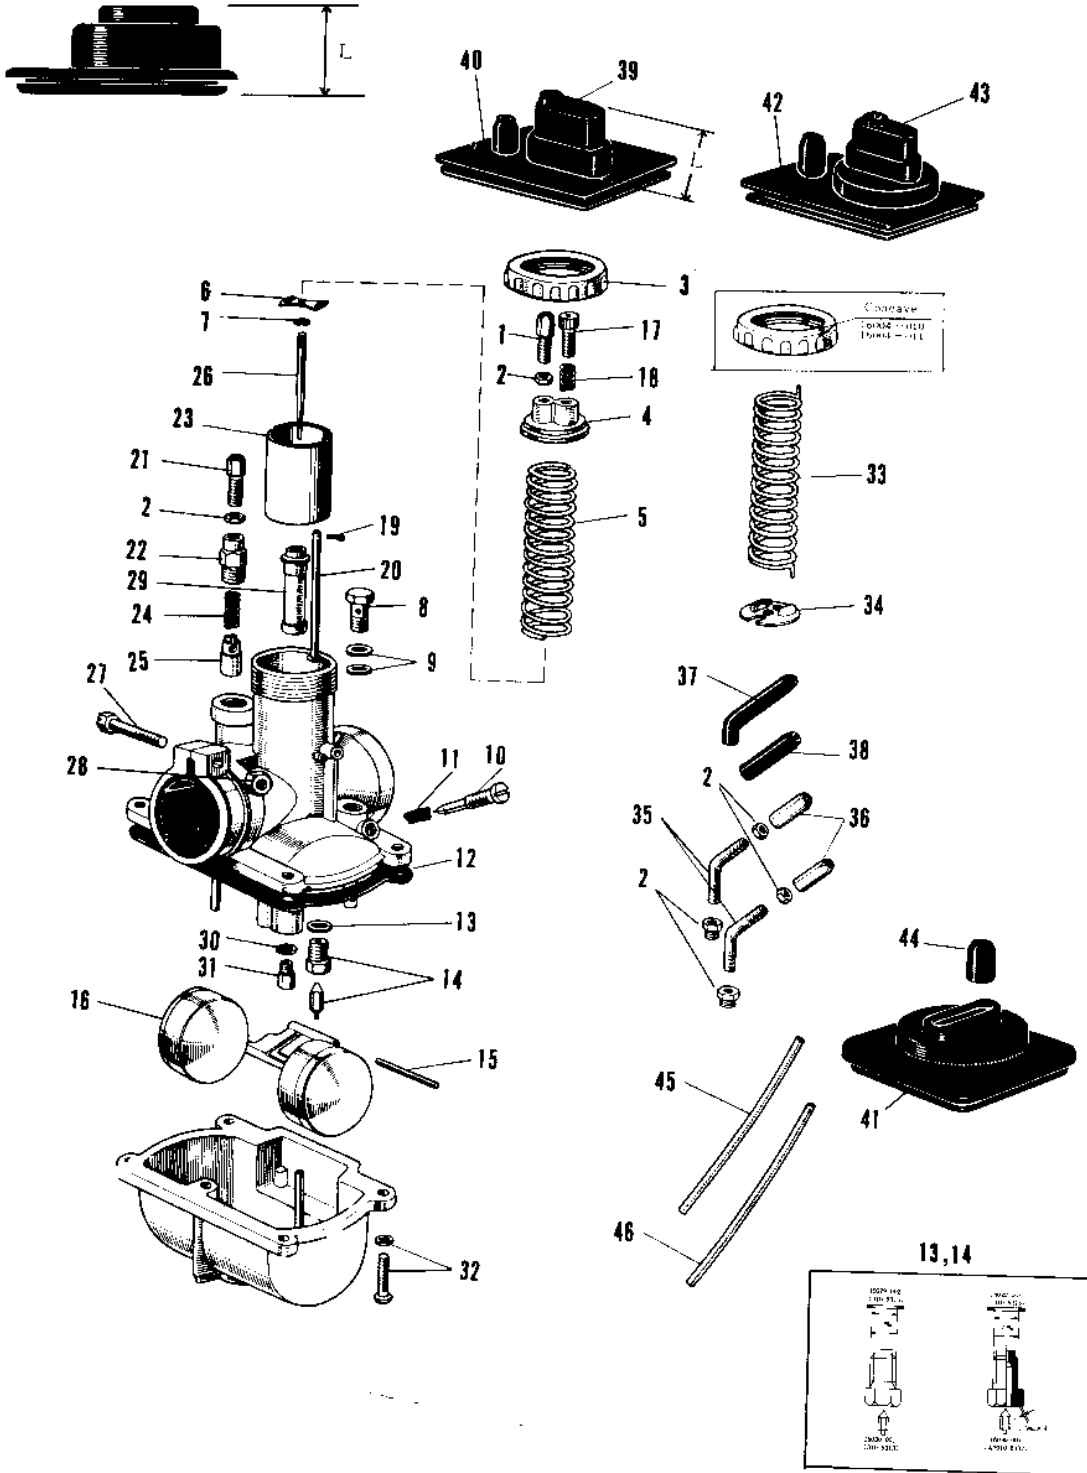

1967 Avenger PARTS DIAGRAM

CARBURETOR VM22SC, VM26SC

1967 Avenger PARTS LIST

CARBURETOR VM22SC, VM26SC

ITEM NAME	PART NUMBER	QUANTITY
CARBURETOR ASSY (Ref # 1~32)	16001-038	1
CABLE ADJUSTER (Ref # 1)	16002-002	2
NUT CABLE ADJUST LOCK (Ref # 2)	16003-004	1
CAP-MIXING CHAMBER (Ref # 3)	16004-002	1
CAP MIXING CHAMBER (Ref # 3)	16004-010	1
TOP MIXING CHAMBER (Ref # 4)	16005-005	1
SPRING THROTTLE VALVE (Ref # 5)	16006-013	1
SPRING SEAT THRTL VLV (Ref # 6)	16007-002	1
CIRCLIP (Ref # 7)	16008-010	1
BOLT BANJO (Ref # 8)	92001-014	1
UNAVAILABLE IN PRICE BOOK (Ref # 9)	751P0880	1
SCREW PILOT AIR ADJUST (Ref # 10)	16014-003	1
SPRING, THROTTLE ADJUST (Ref # 11)	16022-010	1
GASKET FLOAT CHAMBER (Ref # 12)	16019-004	1
WASHER VALVE SEAT (Ref # 13)	16029-002	1
FLOAT VALVE ASSY (Ref # 14)	16030-001	1
FLOAT PIN (Ref # 15)	16032-003	1
FLOAT (Ref # 16)	16031-004	1
SCREW, THROTTLE STOP (Ref # 17)	16021-002	1
SPRING THR STOP SCREW (Ref # 18)	16022-005	1
UNAVAILABLE IN PRICE BOOK (Ref # 19)	16023-001	1
ROD THROTTLE VLV STOP (Ref # 20)	16024-002	1
CAP STARTER PLUNGER (Ref # 22)	16012-004	1
VALVE THROTTLE (Ref # 23)	16025-011	1
SPRING STARTER PLUNG (Ref # 24)	16013-005	1
PLUNGER-ENRICHNER (Ref # 25)	16016-002	1
JET NEEDLE 4J13 (Ref # 26)	16009-012	1
SCREW CLAMP (Ref # 27)	16010-004	1
NUT 6MM (Ref # 28)	311B0600	2

1967 Avenger PARTS LIST

CARBURETOR VM22SC, VM26SC

ITEM NAME	PART NUMBER	QUANTITY
NEEDLE JET 0-6 (Ref # 29)	16017-026	1
WASHER MAIN JET (Ref # 30)	16034-001	1
JET-MAIN NO 150A (Ref # 31)	92063-016	1
SCREW FLOAT CHAMBER (Ref # 32)	16033-008	1
SCREW FLOAT CHAMBER (Ref # 32)	16033-009	1
GROMMET CARB CAP (Ref # 39)	14038-006	1
CAP CARBURETOR (Ref # 40)	14038-008	1
PIPE FUEL OVERFLOW (Ref # 45)	92059-031	1
PIPE FUEL OVERFLOW R (Ref # 46)	92059-027	1