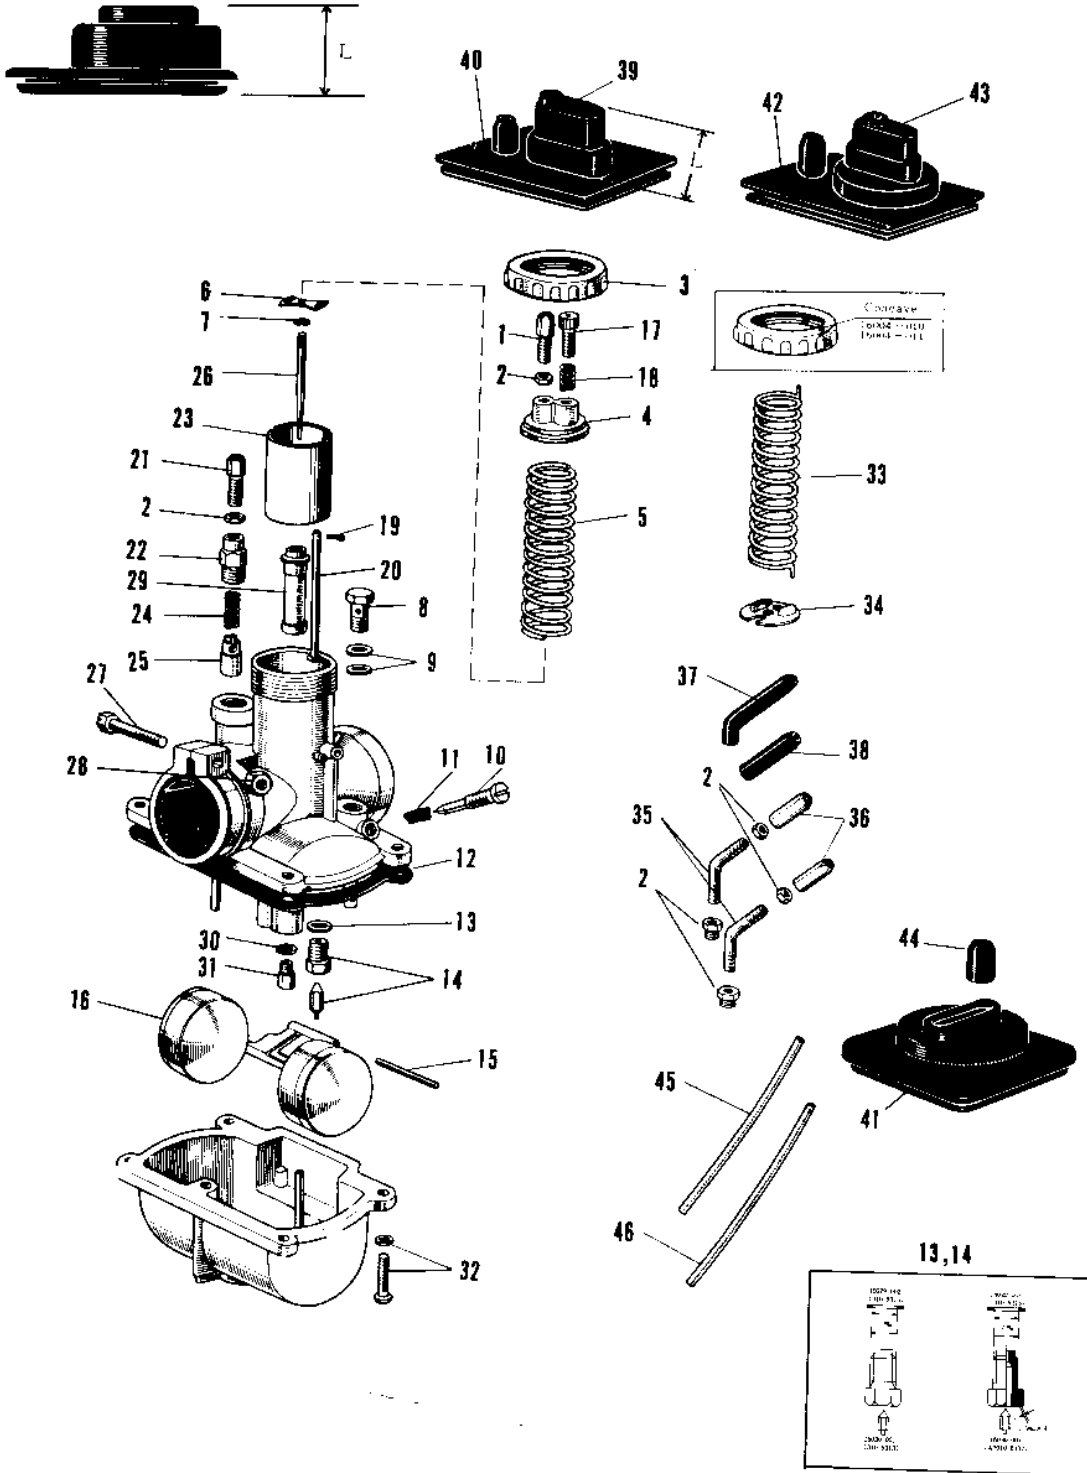

1969 A1SS PARTS DIAGRAM

CARBURETOR VM22SC, VM26SC